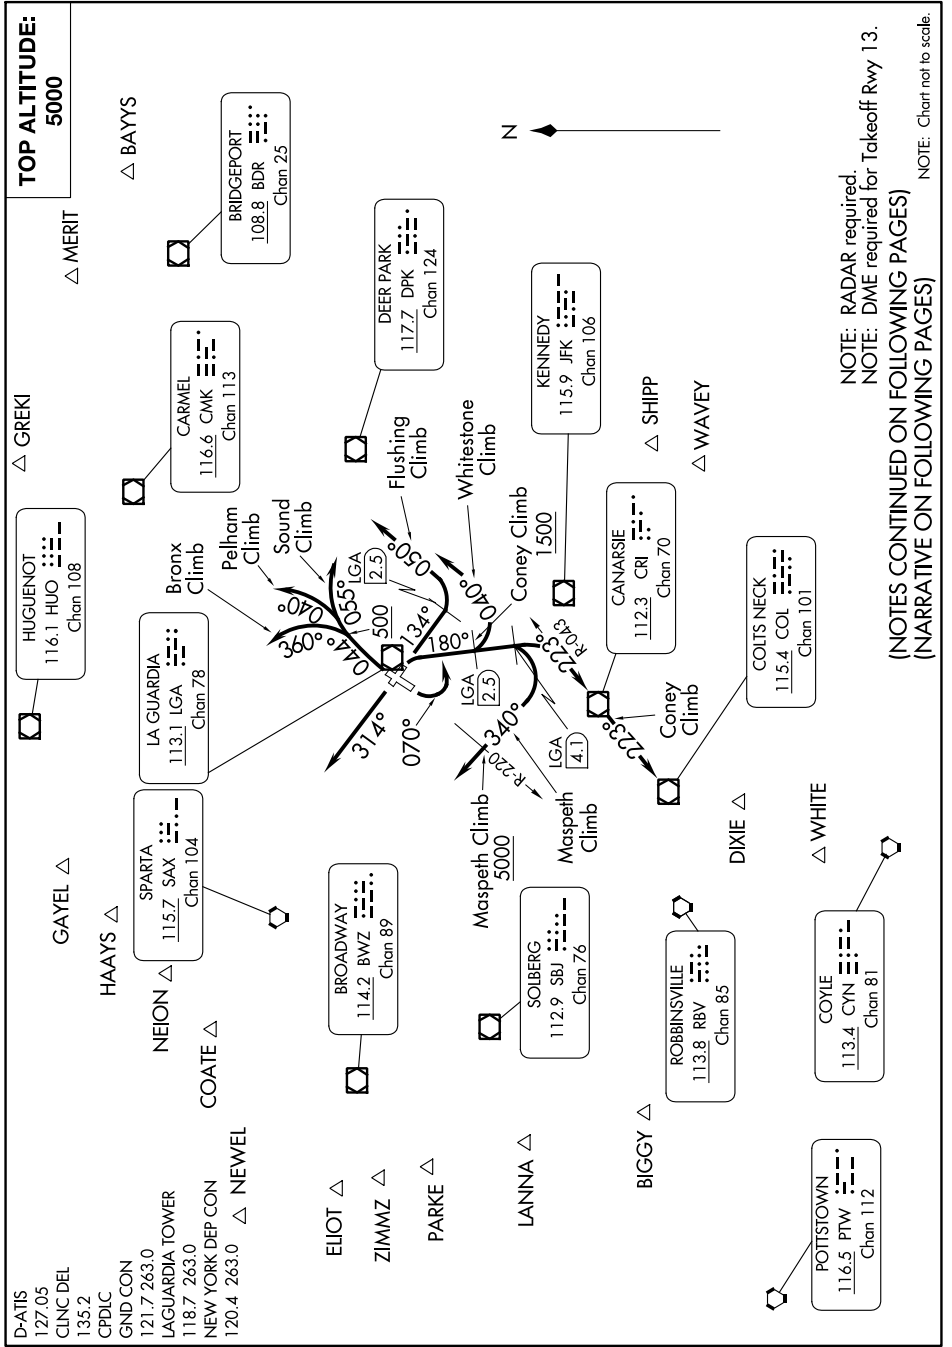

LAGUARDIA SEVEN DEPARTURE

NE-2, 26 DEC 2024 to 23 JAN 2025

NOTE: RADAR required.
 NOTE: DME required for Takeoff Rwy 13.
 (NOTES CONTINUED ON FOLLOWING PAGES)
 (NARRATIVE ON FOLLOWING PAGES)

NOTE: Chart not to scale.

NE-2, 26 DEC 2024 to 23 JAN 2025

LAGUARDIA SEVEN DEPARTURE