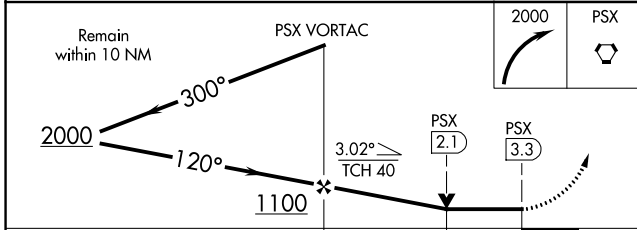

VORTAC PSX 117.3 Chan 120	APP CRS 120°	Rwy Idg TDZE 13 Apt Elev 14	5001
---	------------------------	---	-------------

VOR RWY 13

PALACIOS MUNI (PSX)

⚠ When local altimeter setting not received, use Port Lavaca altimeter setting: increase all MDAs 60 feet and S-13 Cat C/D and Circling Cat C/D visibility ¼ SM. Rwy 13 helicopter visibility reduction below ¾ SM NA. Circling Rwy 8, 18, 26, 31, 36 NA at night.

⚠ MISSED APPROACH: Climbing right turn to 2000 direct PSX VORTAC and hold.

ASOS 118.025	HOUSTON CENTER 135.05 353.6	UNICOM 122.8 (CTAF) 0
------------------------	---------------------------------------	---------------------------------