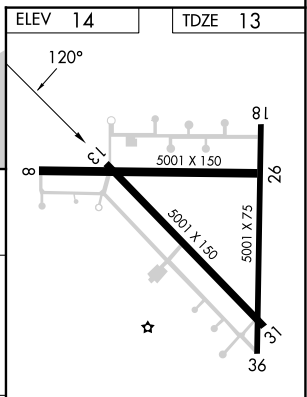

VORTAC PSX 117.3 Chan 120	APP CRS 120°	Rwy Idg TDZE 13 Apt Elev 14	5001
---	------------------------	---	-------------

VOR RWY 13

PALACIOS MUNI (PSX)

⚠ When local altimeter setting not received, use Port Lavaca altimeter setting: increase all MDAs 60 feet and S-13 Cat C/D and Circling Cat C/D visibility ¼ SM. Rwy 13 helicopter visibility reduction below ¾ SM NA. Circling Rwy 8, 18, 26, 31, 36 NA at night.

⚠ MISSED APPROACH: Climbing right turn to 2000 direct PSX VORTAC and hold.

ASOS 118.025	HOUSTON CENTER 135.05 353.6	UNICOM 122.8 (CTAF) 0
------------------------	---------------------------------------	---------------------------------

CATEGORY	A	B	C	D
S-13		380-1 367 (400-1)		380-1½ 367 (400-1½)
CIRCLING	460-1 446 (500-1)	480-1 466 (500-1)	560-1½ 546 (600-1½)	700-2¼ 686 (700-2¼)

REIL Rwys 13 and 31	MIRL Rwy 13-31 0	FAF to MAP 3.3 NM			
Knots	60	90	120	150	180
Min:Sec	3:18	2:12	1:39	1:19	1:06