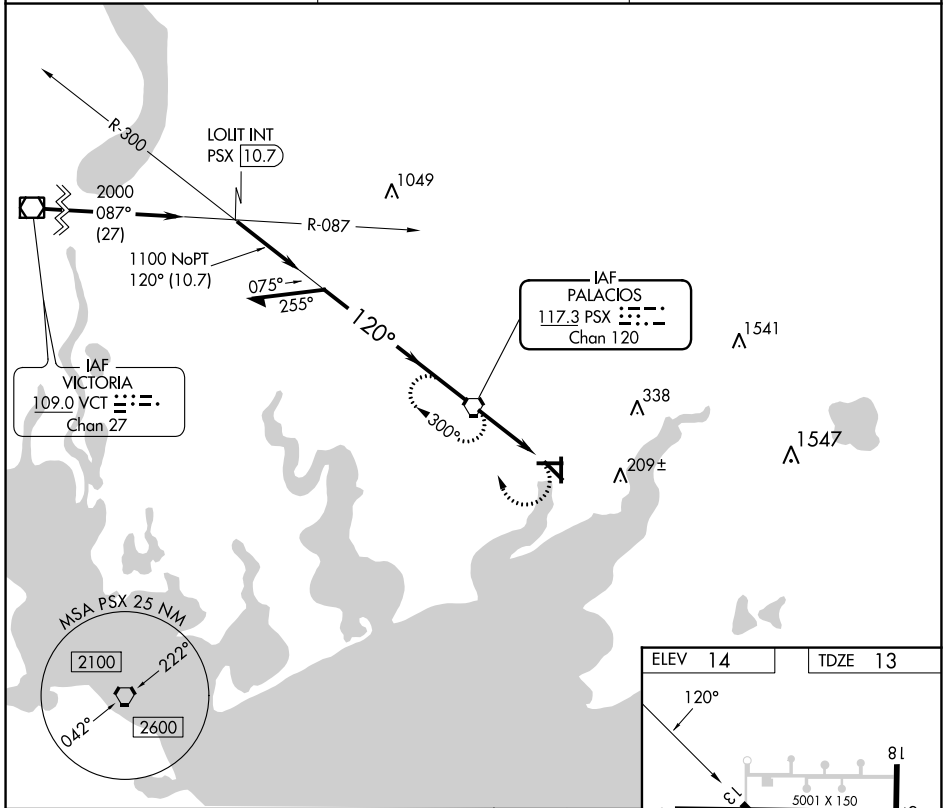

VORTAC PSX 117.3 Chan 120	APP CRS 120°	Rwy Idg TDZE 13 Apt Elev 14	5001
---	------------------------	---	-------------

VOR RWY 13

PALACIOS MUNI (PSX)

⚠ When local altimeter setting not received, use Port Lavaca altimeter setting: increase all MDAs 60 feet and S-13 Cat C/D and Circling Cat C/D visibility ¼ SM. Rwy 13 helicopter visibility reduction below ¾ SM NA. Circling Rwy 8, 18, 26, 31, 36 NA at night.

⚠ MISSED APPROACH: Climbing right turn to 2000 direct PSX VORTAC and hold.

ASOS 118.025	HOUSTON CENTER 135.05 353.6	UNICOM 122.8 (CTAF) 0
------------------------	---------------------------------------	---------------------------------

CATEGORY	A	B	C	D
S-13		380-1 367 (400-1)		380-1½ 367 (400-1½)
CIRCLING	460-1 446 (500-1)	480-1 466 (500-1)	560-1½ 546 (600-1½)	700-2¼ 686 (700-2¼)

REIL Rwys 13 and 31	MIRL Rwy 13-31 0	FAF to MAP 3.3 NM			
Knots	60	90	120	150	180
Min:Sec	3:18	2:12	1:39	1:19	1:06

SC-5, 26 DEC 2024 to 23 JAN 2025

SC-5, 26 DEC 2024 to 23 JAN 2025