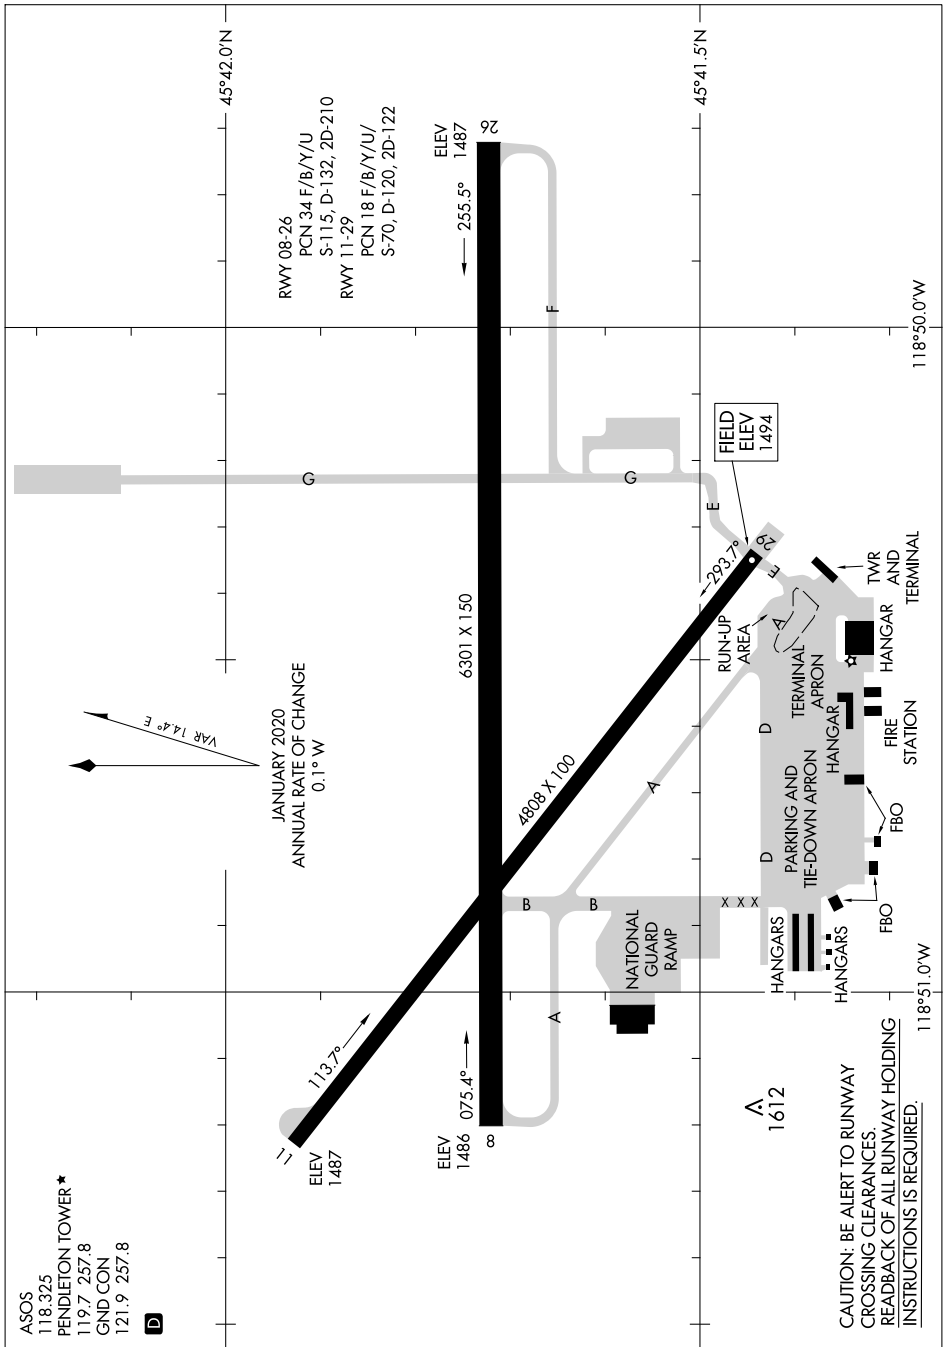

AIRPORT DIAGRAM

EASTERN OREGON RGNL AT PENDLETON (PDT)
AL-316 (FAA)

PENDLETON, OREGON

NW-1, 26 DEC 2024 to 23 JAN 2025

NW-1, 26 DEC 2024 to 23 JAN 2025

AIRPORT DIAGRAM

PENDLETON, OREGON
EASTERN OREGON RGNL AT PENDLETON (PDT)