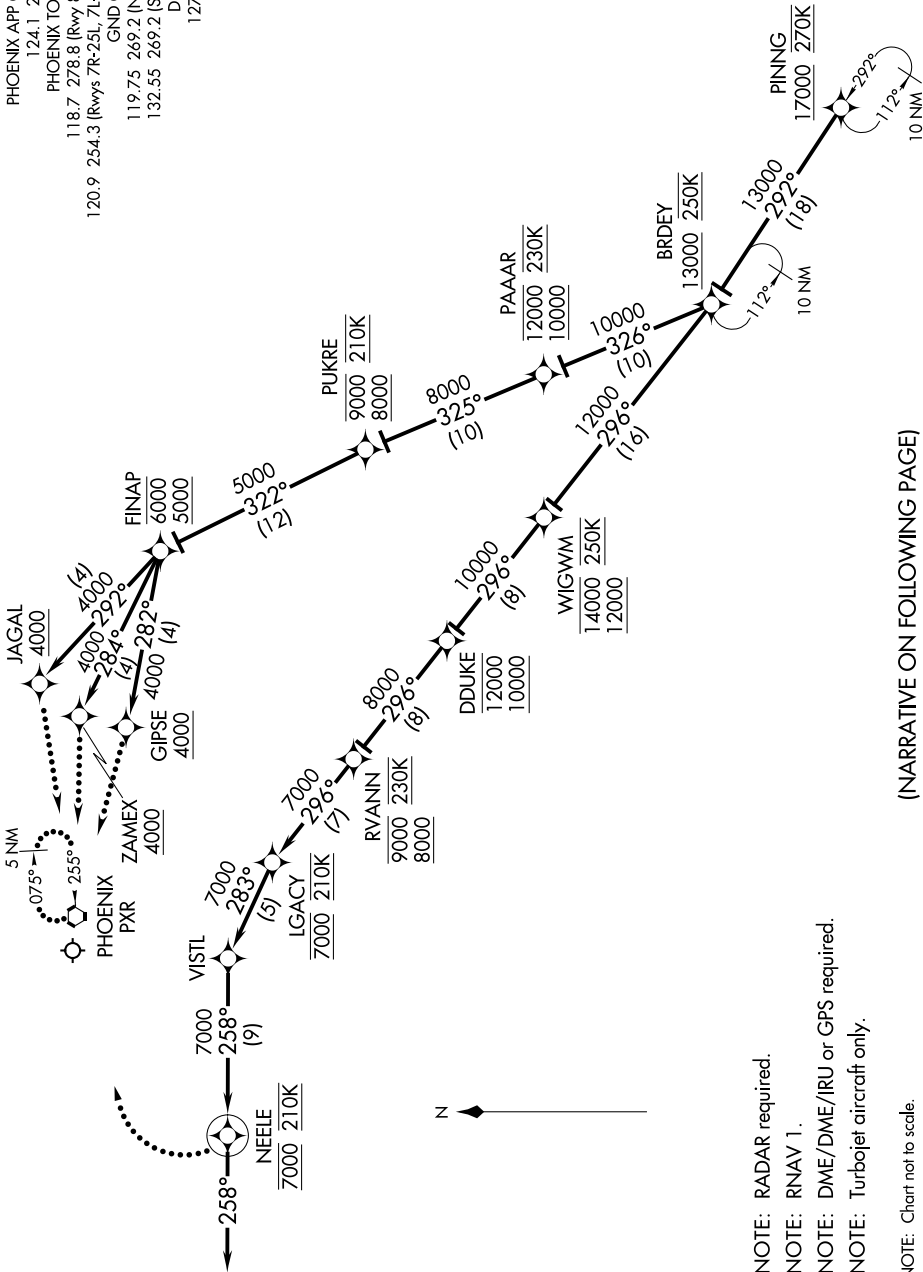

(PING.PINNG1) 17117

AL-322 (FAA)

PING ONE ARRIVAL (RNAV) Arrival Routes

PHOENIX SKY HARBOR INTL (PHX)

PHOENIX, ARIZONA

PHOENIX APP CON
124.1 256.9
PHOENIX TOWER
118.7 278.8 (Rwy 8-26)
120.9 254.3 (Rwys 7R-25L, 7L-25R)
GND CON
119.75 269.2 (North)
132.55 269.2 (South)
D-ATIS
127.575

(NARRATIVE ON FOLLOWING PAGE)

NOTE: RADAR required.

NOTE: RNAV 1.

NOTE: DME/DME/IRU or GPS required.

NOTE: Turbojet aircraft only.

NOTE: Chart not to scale.

SW-4, 26 DEC 2024 to 23 JAN 2025

SW-4, 26 DEC 2024 to 23 JAN 2025

PING ONE ARRIVAL (RNAV) Arrival Routes

(PING.PINNG1) 18SEP14

PHOENIX, ARIZONA

PHOENIX SKY HARBOR INTL (PHX)