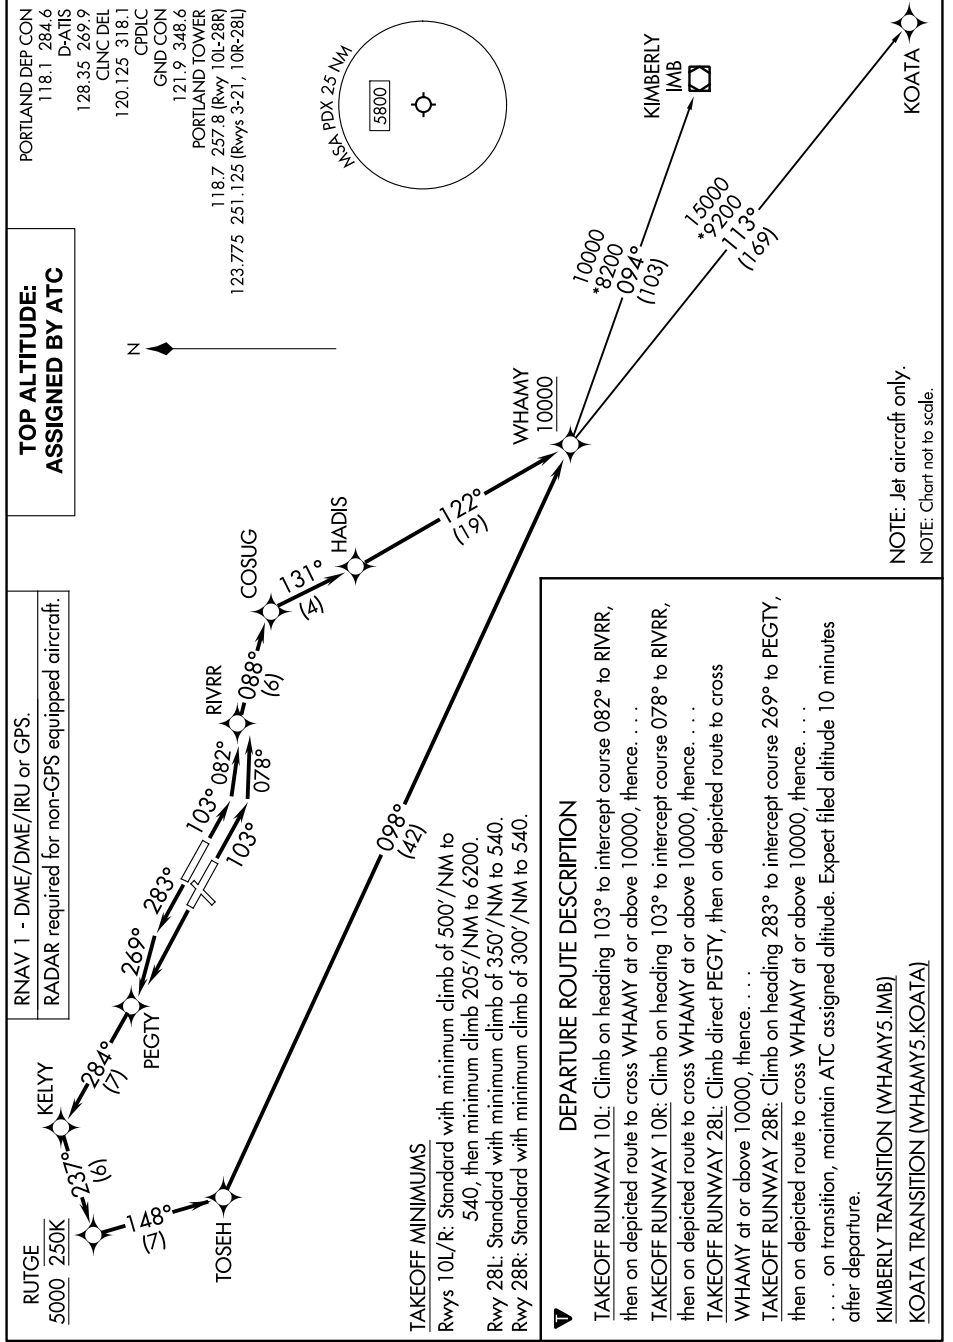

WHAMY FIVE DEPARTURE (RNAV)

AL-330 (FAA)

PORTLAND INTL (PDX)
PORTLAND, OREGON

NW-1, 26 DEC 2024 to 23 JAN 2025

WHAMY FIVE DEPARTURE (RNAV)

PORTLAND, OREGON
PORTLAND INTL (PDX)

NW-1, 26 DEC 2024 to 23 JAN 2025