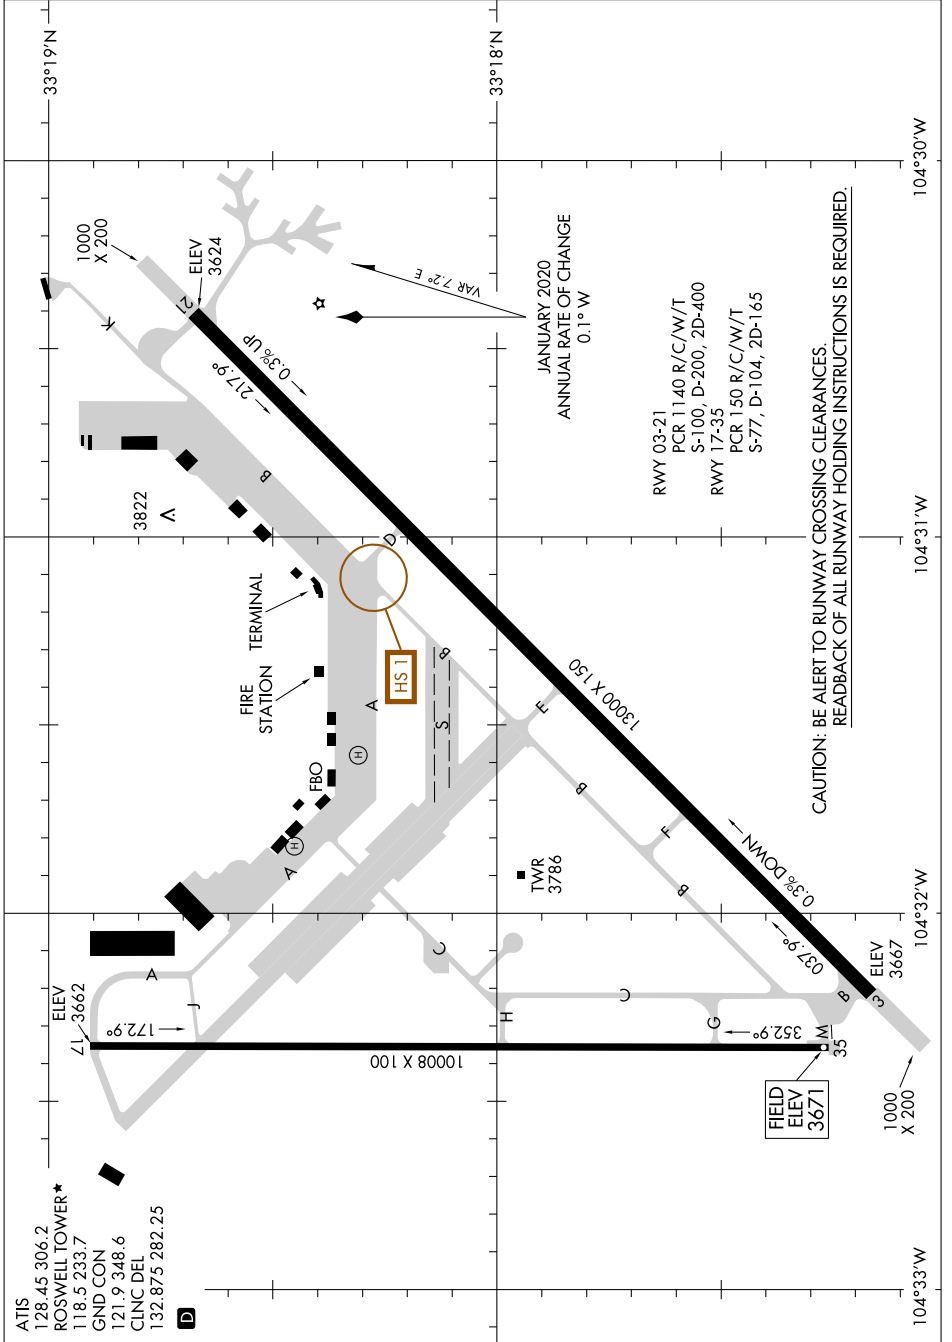

AIRPORT DIAGRAM

AL-354 (FAA)

ROSWELL AIR CENTER (ROW)
ROSWELL, NEW MEXICO

SW-1, 26 DEC 2024 to 23 JAN 2025

SW-1, 26 DEC 2024 to 23 JAN 2025

AIRPORT DIAGRAM

ROSWELL, NEW MEXICO
ROSWELL AIR CENTER (ROW)

ATIS 128.45 306.2
 ROSWELL TOWER* 118.5 233.7
 GND CON 121.9 348.6
 CLNC DEL 132.875 282.25