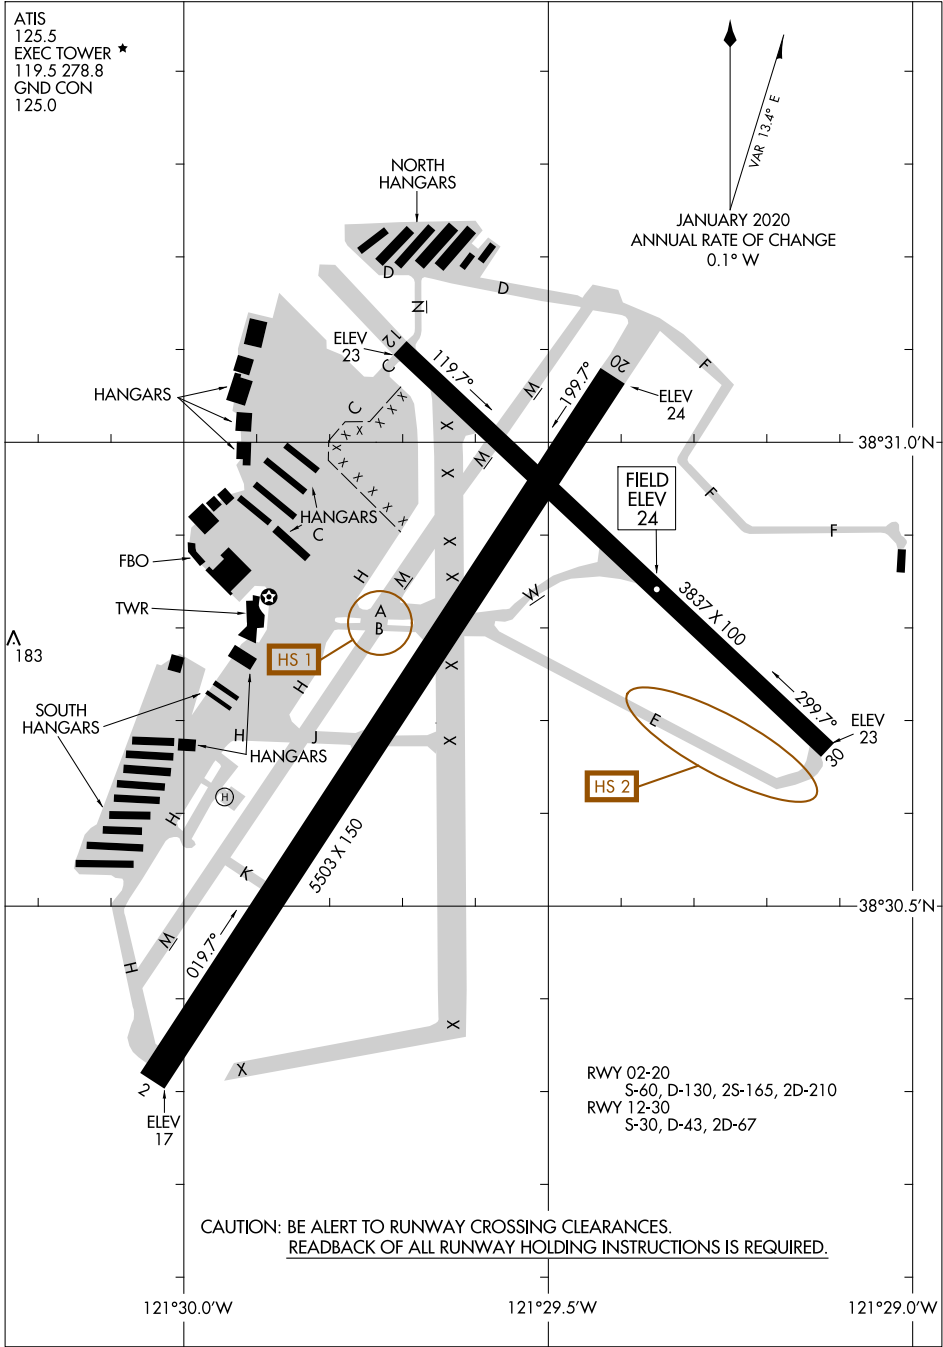

24193

AIRPORT DIAGRAM

AL-358 (FAA)

SACRAMENTO EXEC (SAC)
SACRAMENTO, CALIFORNIA

ATIS
125.5
EXEC TOWER ★
119.5 278.8
GND CON
125.0

VAR 13.4° E
JANUARY 2020
ANNUAL RATE OF CHANGE
0.1° W

SW-2, 26 DEC 2024 to 23 JAN 2025

SW-2, 26 DEC 2024 to 23 JAN 2025

AIRPORT DIAGRAM

24193

SACRAMENTO, CALIFORNIA
SACRAMENTO EXEC (SAC)