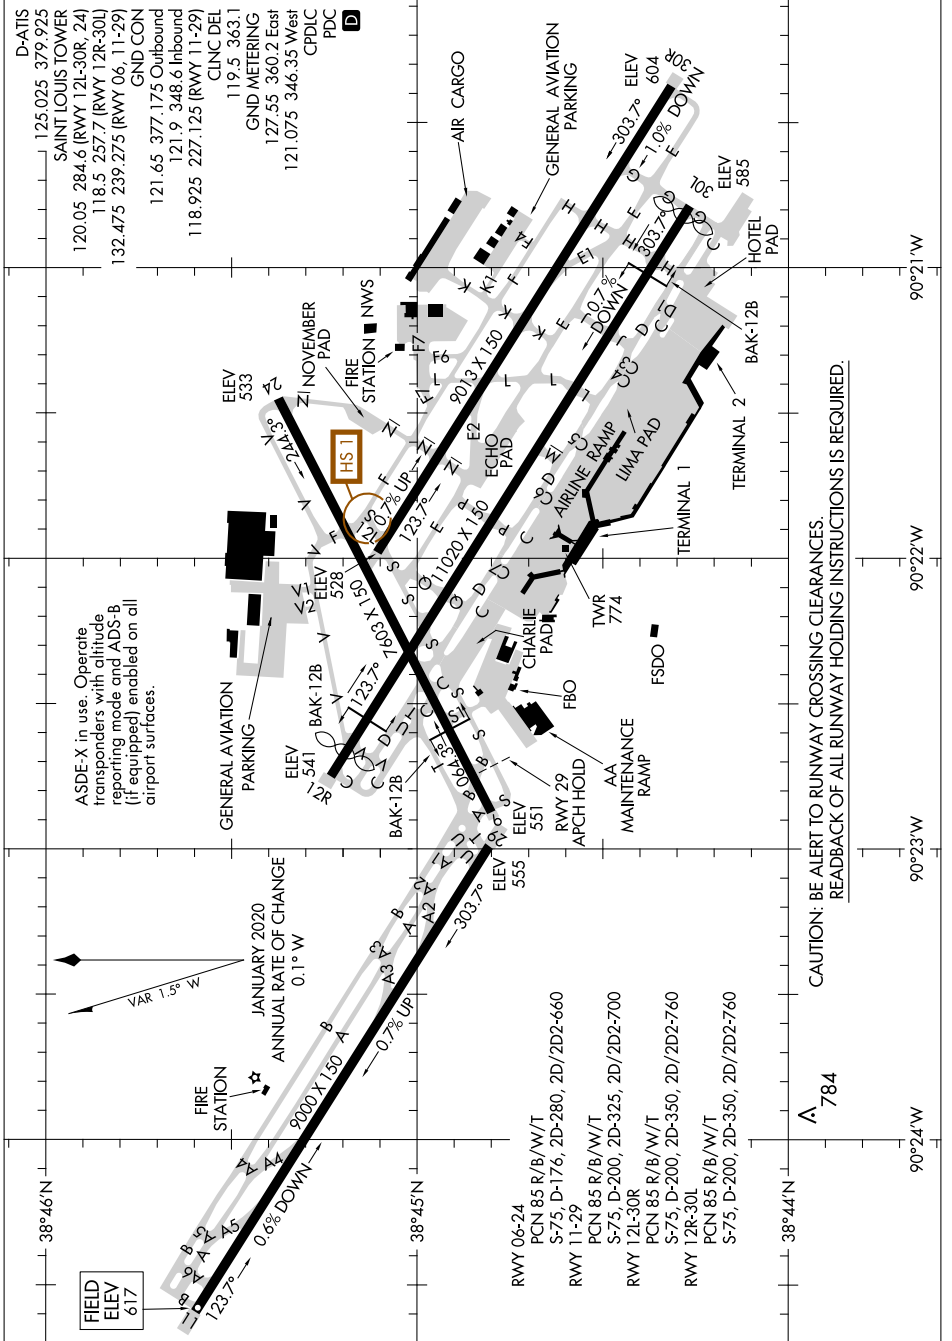

# AIRPORT DIAGRAM

ST LOUIS LAMBERT INTL (STL)

ST LOUIS, MISSOURI

AL-360 (FAA)

NC-3, 26 DEC 2024 TO 23 JAN 2025

NC-3, 26 DEC 2024 TO 23 JAN 2025

# AIRPORT DIAGRAM

ST LOUIS, MISSOURI

ST LOUIS LAMBERT INTL (STL)