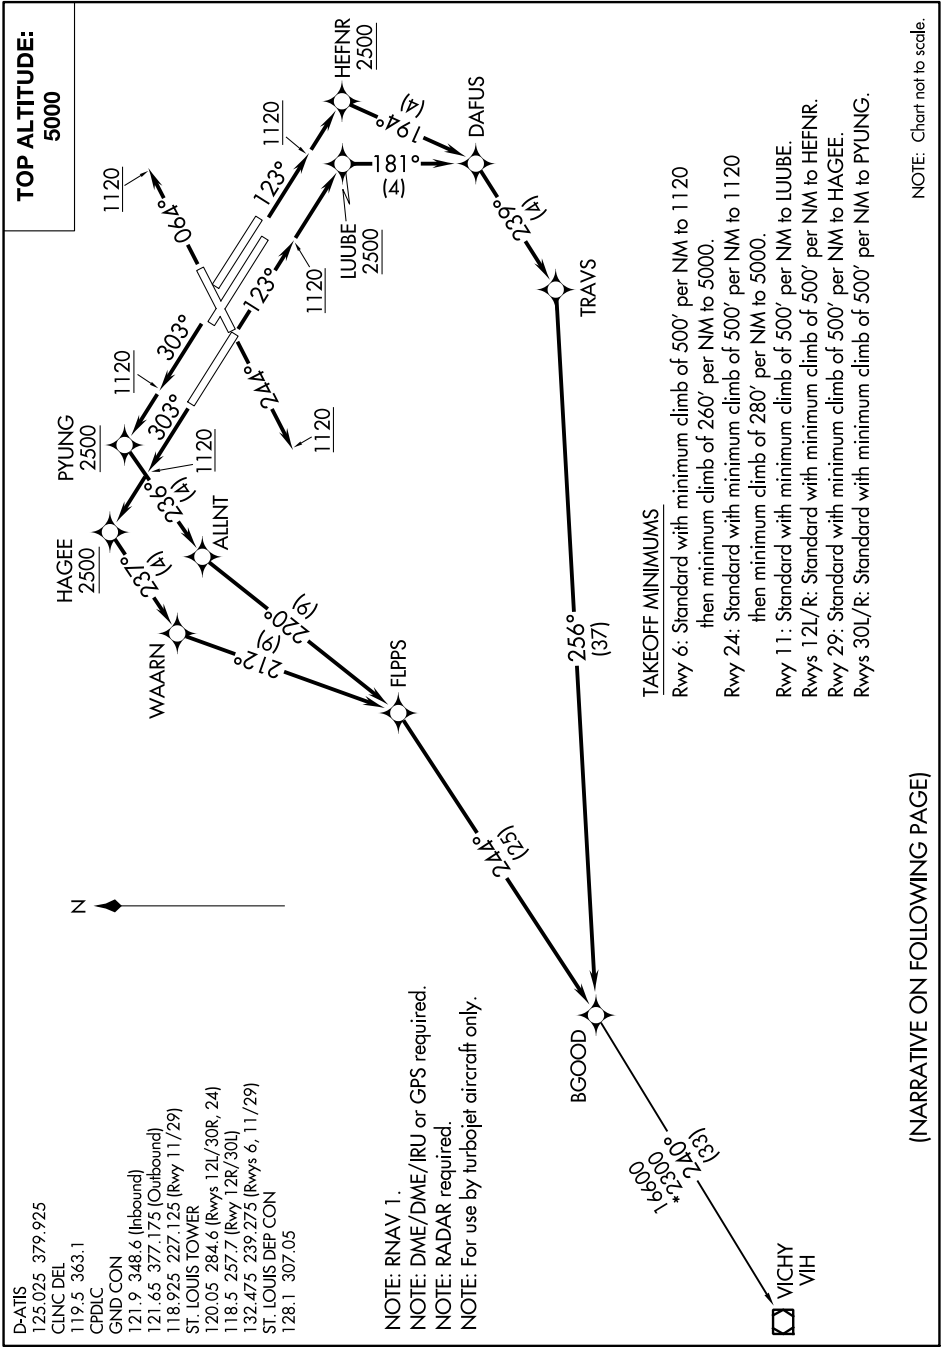

BGOOD FIVE DEPARTURE (RNAV)

AL-360 (FAA)

ST LOUIS LAMBERT INTL (STL)
ST. LOUIS, MISSOURI

NC-3, 26 DEC 2024 to 23 JAN 2025

(NARRATIVE ON FOLLOWING PAGE)

NOTE: Chart not to scale.

NC-3, 26 DEC 2024 to 23 JAN 2025

BGOOD FIVE DEPARTURE (RNAV)

ST. LOUIS, MISSOURI
ST LOUIS LAMBERT INTL (STL)