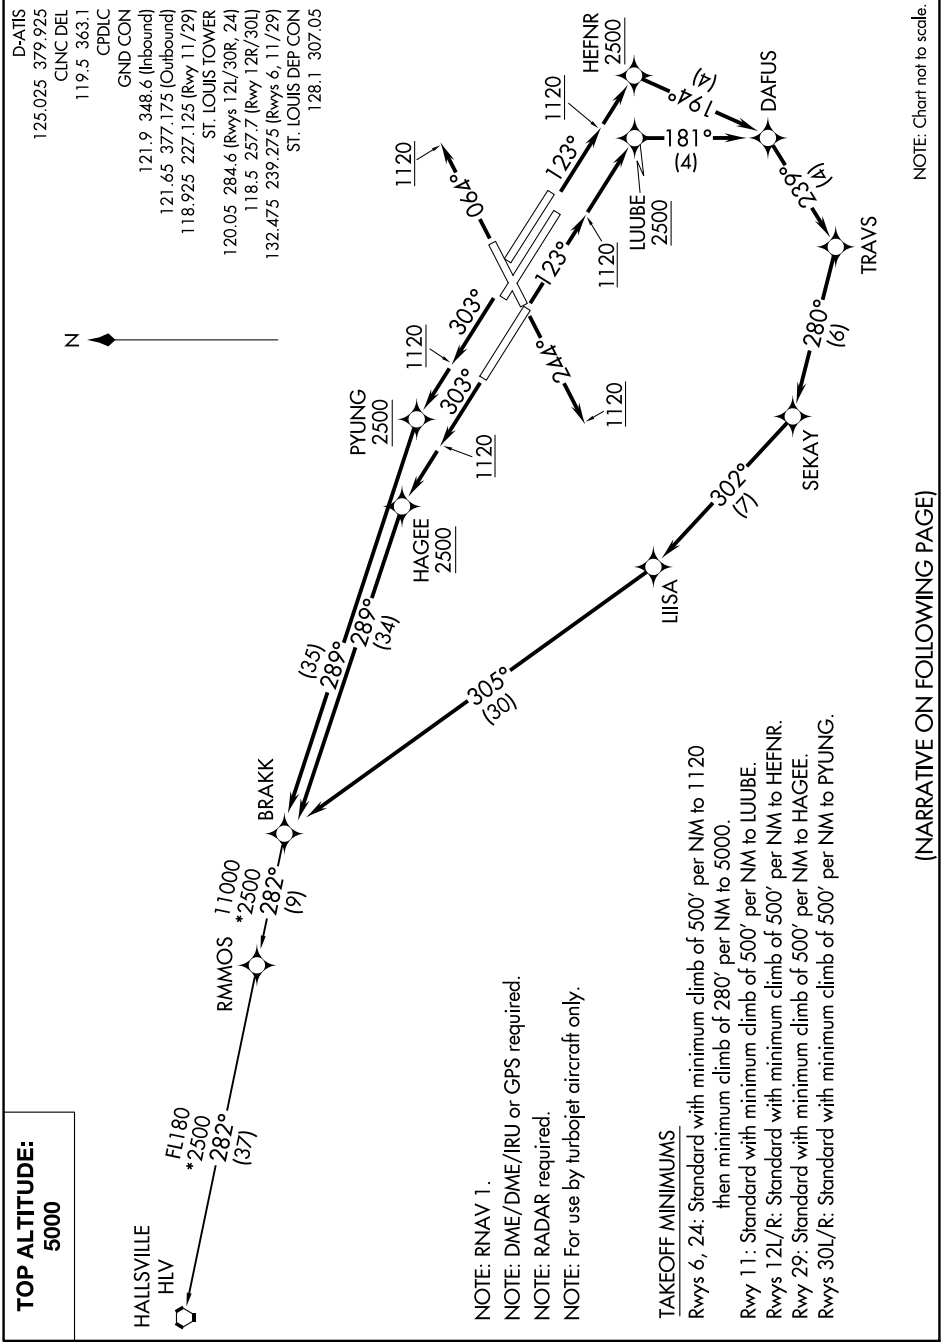

(BRAKK5.BRAKK) 18312

BRAKK FIVE DEPARTURE (RNAV)

AL-360 (FAA)

ST LOUIS LAMBERT INTL (STL)
ST. LOUIS, MISSOURI

NC-3, 26 DEC 2024 to 23 JAN 2025

BRAKK FIVE DEPARTURE (RNAV)

(BRAKK5.BRAKK) 19JUL18

ST. LOUIS, MISSOURI
ST LOUIS LAMBERT INTL (STL)

(NARRATIVE ON FOLLOWING PAGE)

NC-3, 26 DEC 2024 to 23 JAN 2025