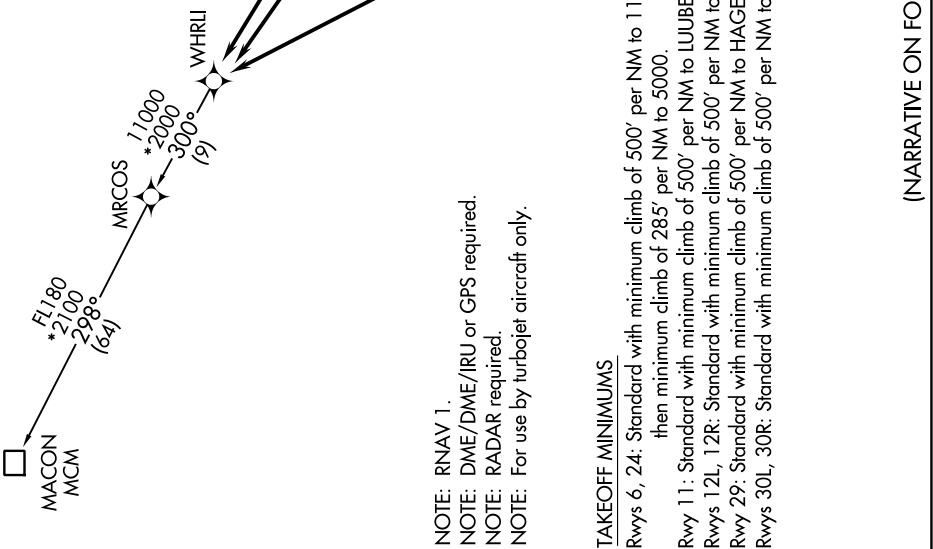

WHRL SEVEN DEPARTURE (RNAV)

AL-360 (FAA)

ST LOUIS LAMBERT INTL (STL)

ST. LOUIS, MISSOURI

NC-3, 26 DEC 2024 to 23 JAN 2025

**TOP ALTITUDE:
5000**

D-AIS 125.025 379.925
 CLNC DEL 119.5 363.1
 CPDLC
 GND CON 121.9 348.6 (Inbound)
 121.65 377.175 (Outbound)
 118.925 227.125 (Rwy 11/29)
 ST. LOUIS TOWER 120.05 284.6 (Rwys 12L/30R, 24)
 118.5 257.7 (Rwy 12R/30L)
 132.475 239.275 (Rwys 6, 11/29)
 ST. LOUIS DEP CON 128.1 307.05

(NARRATIVE ON FOLLOWING PAGE)

TRAVS

NOTE: Chart not to scale.

WHRL SEVEN DEPARTURE (RNAV)

ST. LOUIS, MISSOURI

ST LOUIS LAMBERT INTL (STL)

NC-3, 26 DEC 2024 to 23 JAN 2025