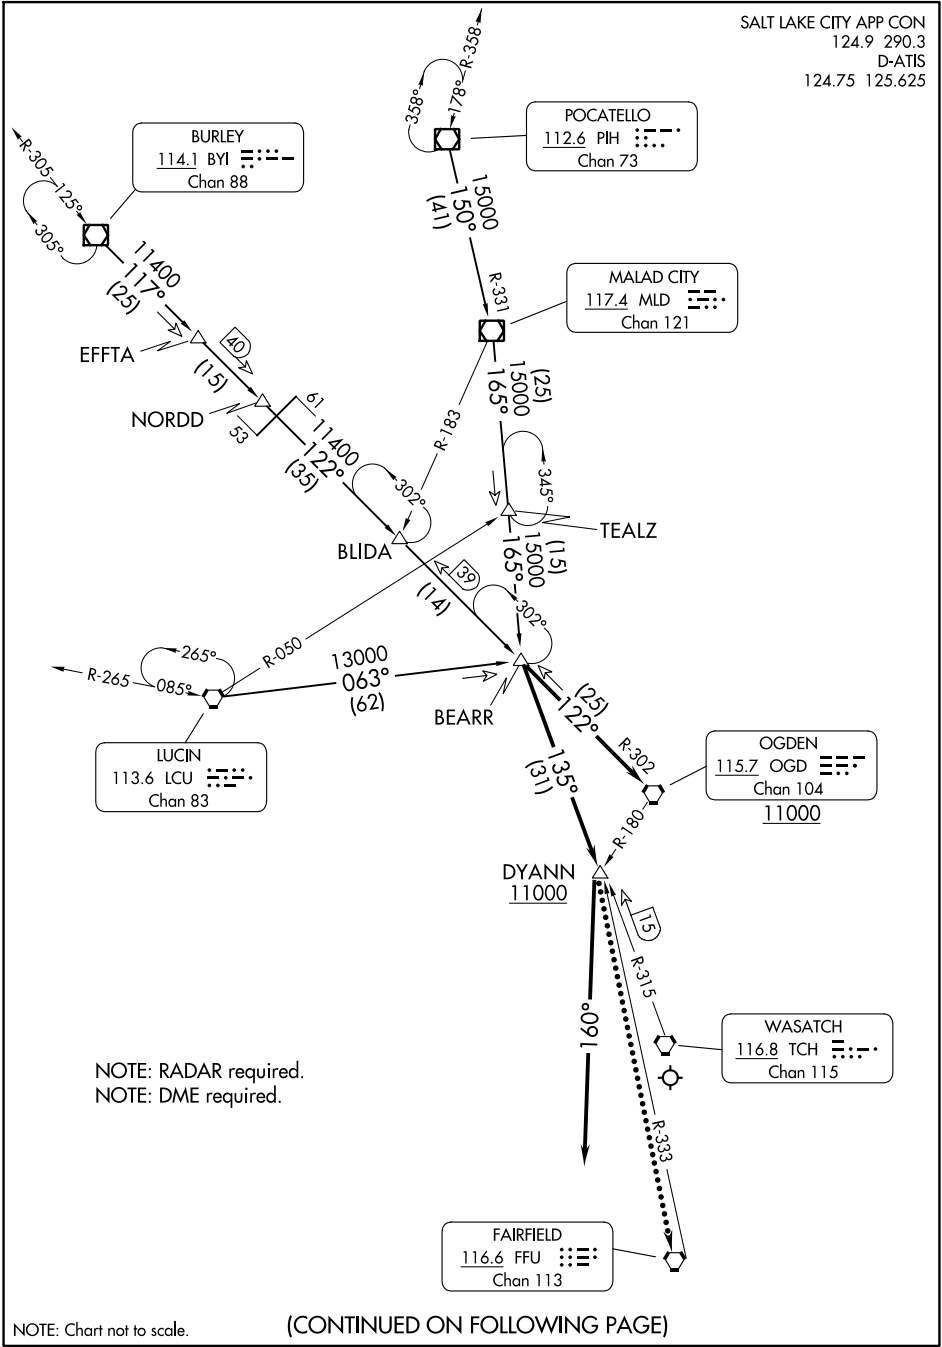

BEARR FIVE ARRIVAL

SALT LAKE CITY APP CON
124.9 290.3
D-ATIS
124.75 125.625

AL-365 (FAA)

NOTE: RADAR required.
NOTE: DME required.

NOTE: Chart not to scale.

(CONTINUED ON FOLLOWING PAGE)

SW-4, 26 DEC 2024 to 23 JAN 2025

SW-4, 26 DEC 2024 to 23 JAN 2025