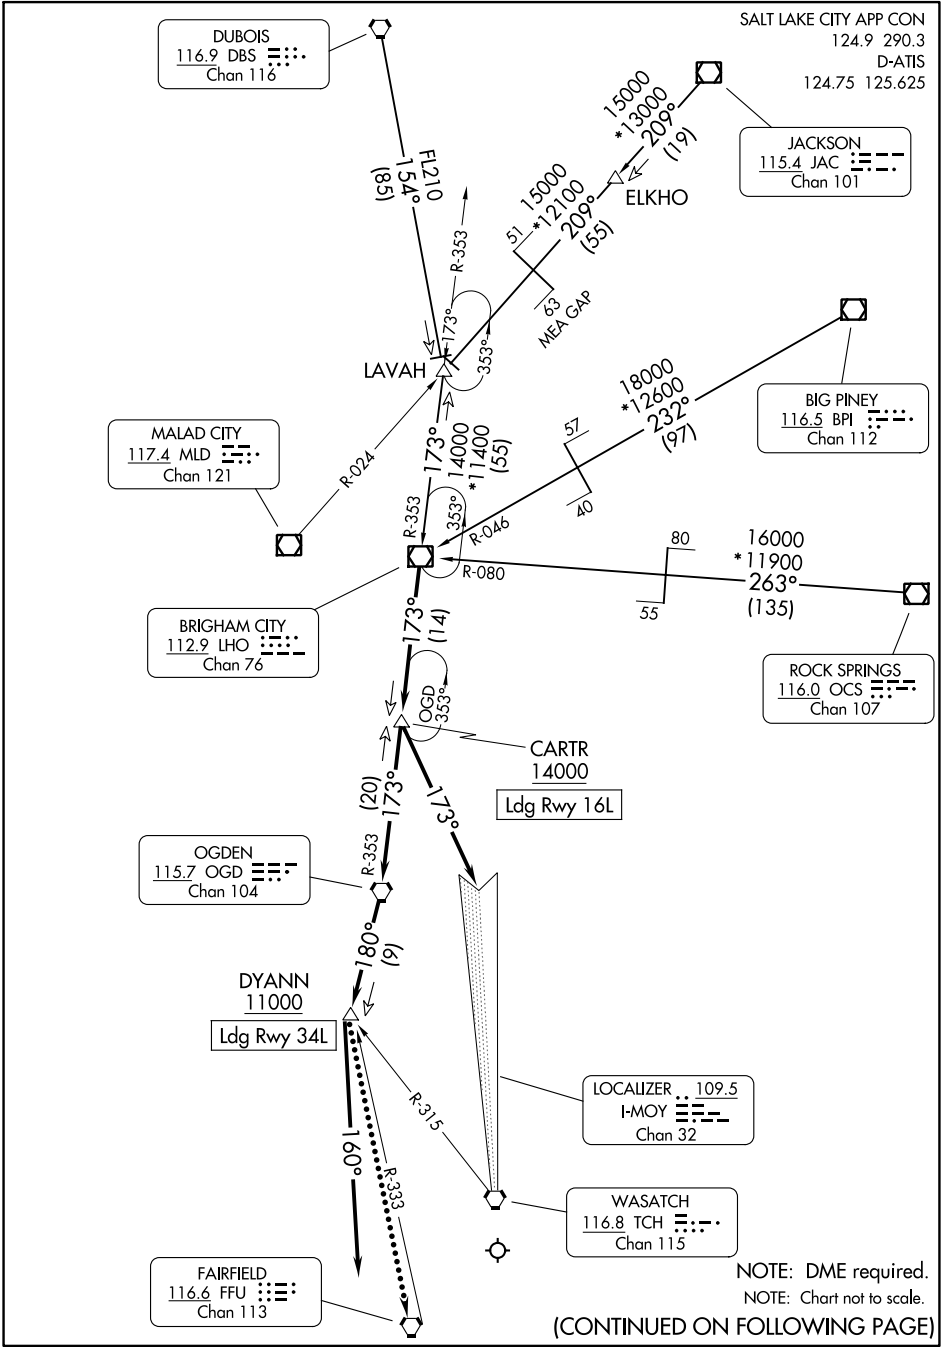

(LHO.LHO5) 24025

BRIGHAM CITY FIVE ARRIVAL

AL-365 (FAA)

SALT LAKE CITY INTL (SLC)
SALT LAKE CITY, UTAH

SW-4, 26 DEC 2024 to 23 JAN 2025

SW-4, 26 DEC 2024 to 23 JAN 2025

BRIGHAM CITY FIVE ARRIVAL

(LHO.LHO5) 15JUN23

SALT LAKE CITY, UTAH
SALT LAKE CITY INTL (SLC)

(CONTINUED ON FOLLOWING PAGE)