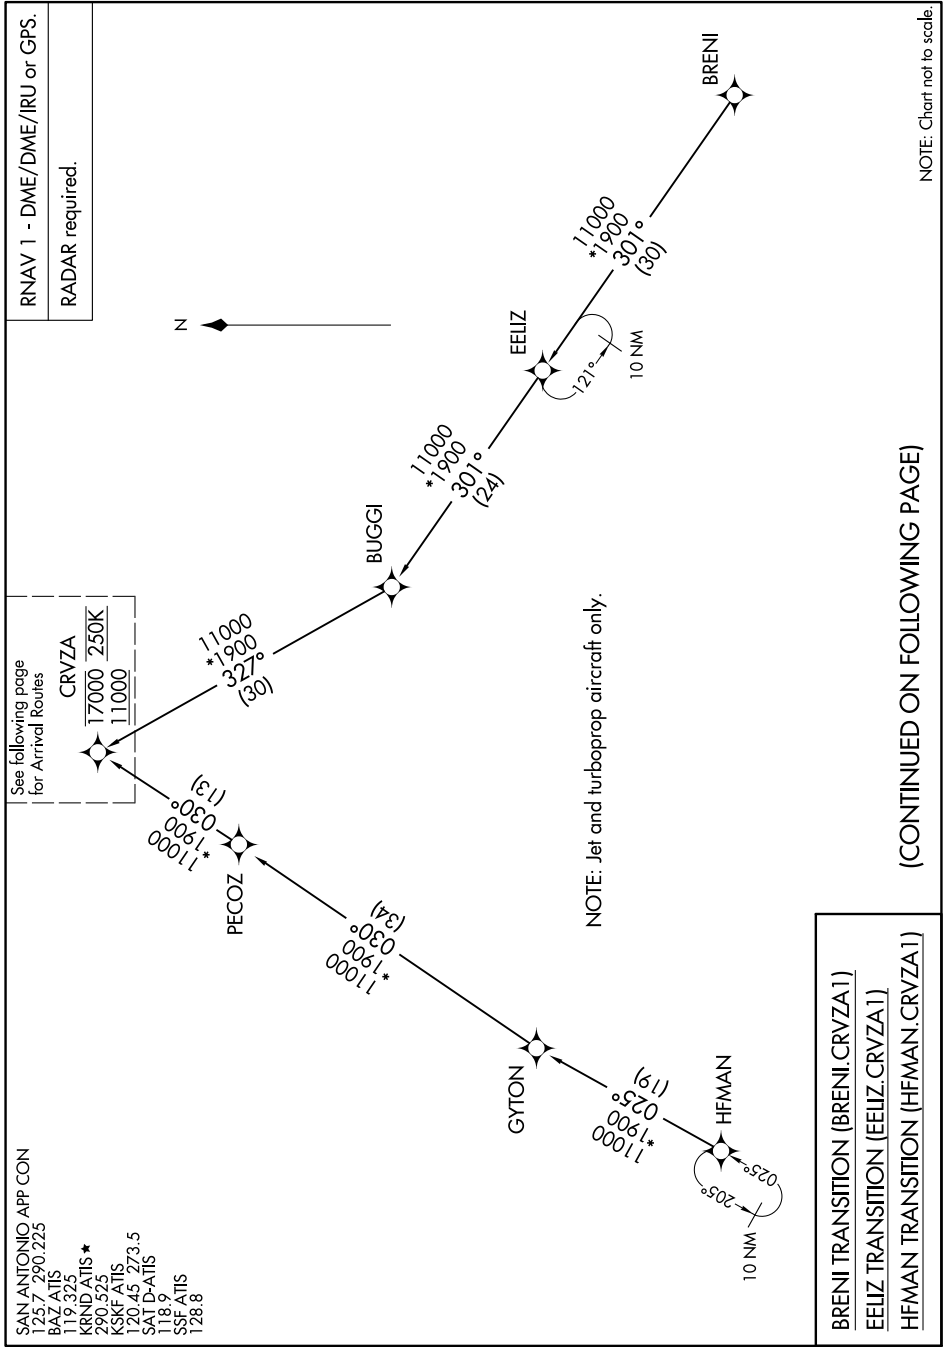

CRVZA ONE ARRIVAL (RNAV) Transition Routes

SAN ANTONIO, TEXAS

SC-3, 26 DEC 2024 to 23 JAN 2025

(CONTINUED ON FOLLOWING PAGE)

BRENI TRANSITION (BRENI.CRVZA1)
 EELIZ TRANSITION (EELIZ.CRVZA1)
 HFMAN TRANSITION (HFMAN.CRVZA1)

CRVZA ONE ARRIVAL (RNAV) Transition Routes

SAN ANTONIO, TEXAS

SC-3, 26 DEC 2024 to 23 JAN 2025