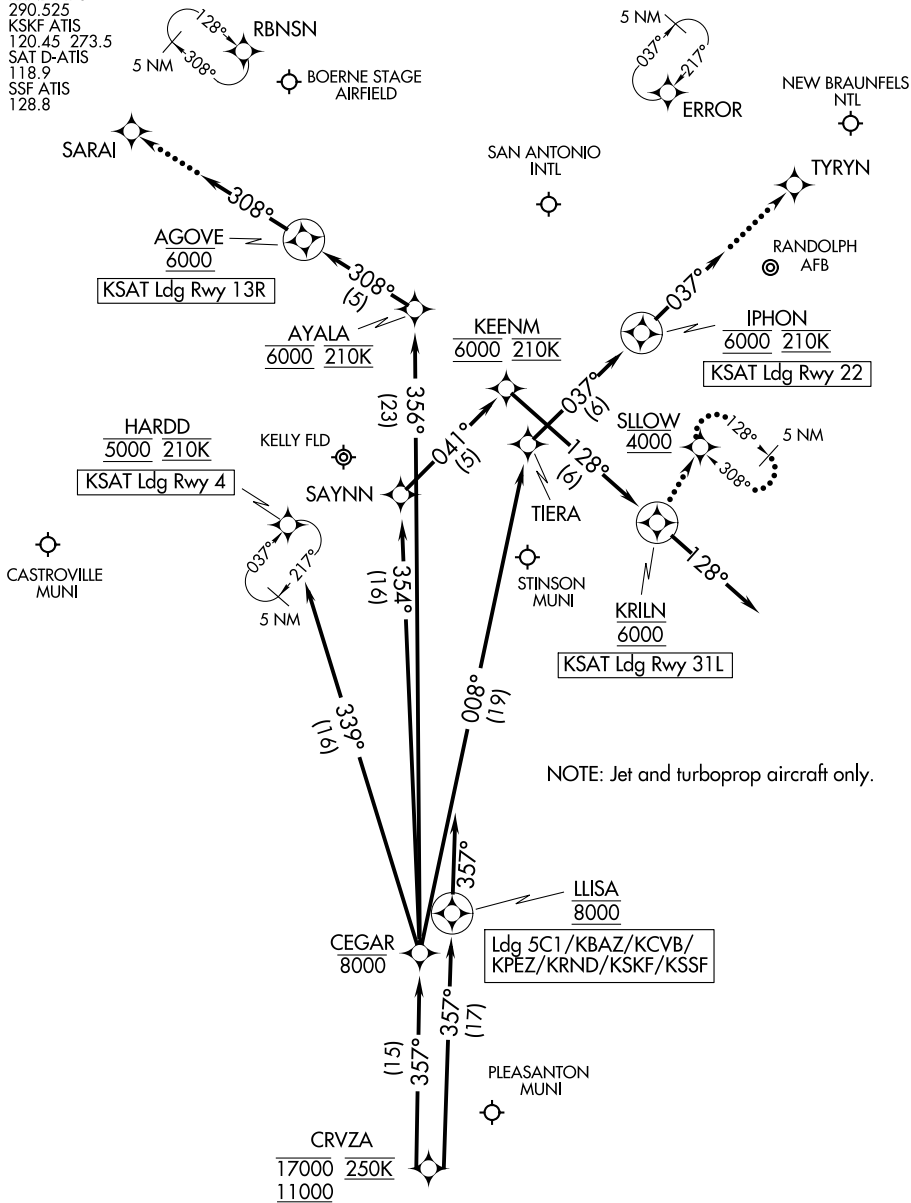

CRVZA ONE ARRIVAL (RNAV) Arrival Routes

SAN ANTONIO, TEXAS

SAN ANTONIO APP CON
 125.7 290.225
 BAZ ATIS
 119.325
 KRND ATIS ★
 290.525
 KSKF ATIS
 120.45 273.5
 SAT D-ATIS
 118.9
 SSF ATIS
 128.8

RNAV 1 - DME/DME/IRU or GPS.

RADAR required.

NOTE: Jet and turboprop aircraft only.

NOTE: Chart not to scale.

(CONTINUED ON FOLLOWING PAGE)

CRVZA ONE ARRIVAL (RNAV) Arrival Routes

SAN ANTONIO, TEXAS