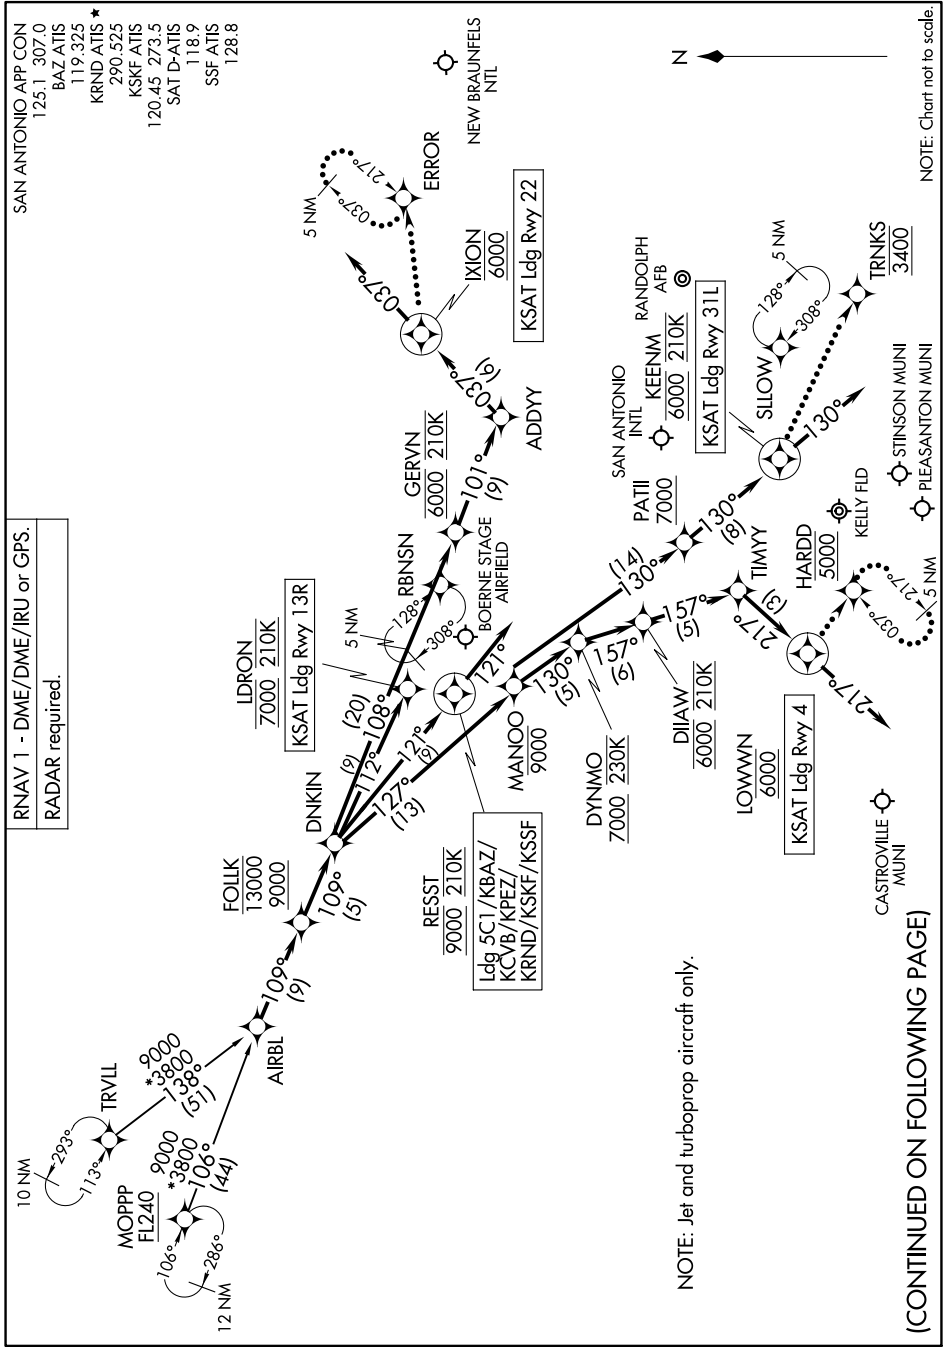

DNKIN ONE ARRIVAL (RNAV)

SAN ANTONIO, TEXAS

SAN ANTONIO APP CON
 125.1 307.0
 BAZ ATIS
 119.325
 KRND ATIS *
 290.525
 KSKF ATIS
 120.45 273.5
 SAT D-ATIS
 118.9
 SSF ATIS
 128.8

RNAV 1 - DME/DME/IRU or GPS.
 RADAR required.

NOTE: Chart not to scale.

NOTE: Jet and turboprop aircraft only.

(CONTINUED ON FOLLOWING PAGE)

DNKIN ONE ARRIVAL (RNAV)

SAN ANTONIO, TEXAS