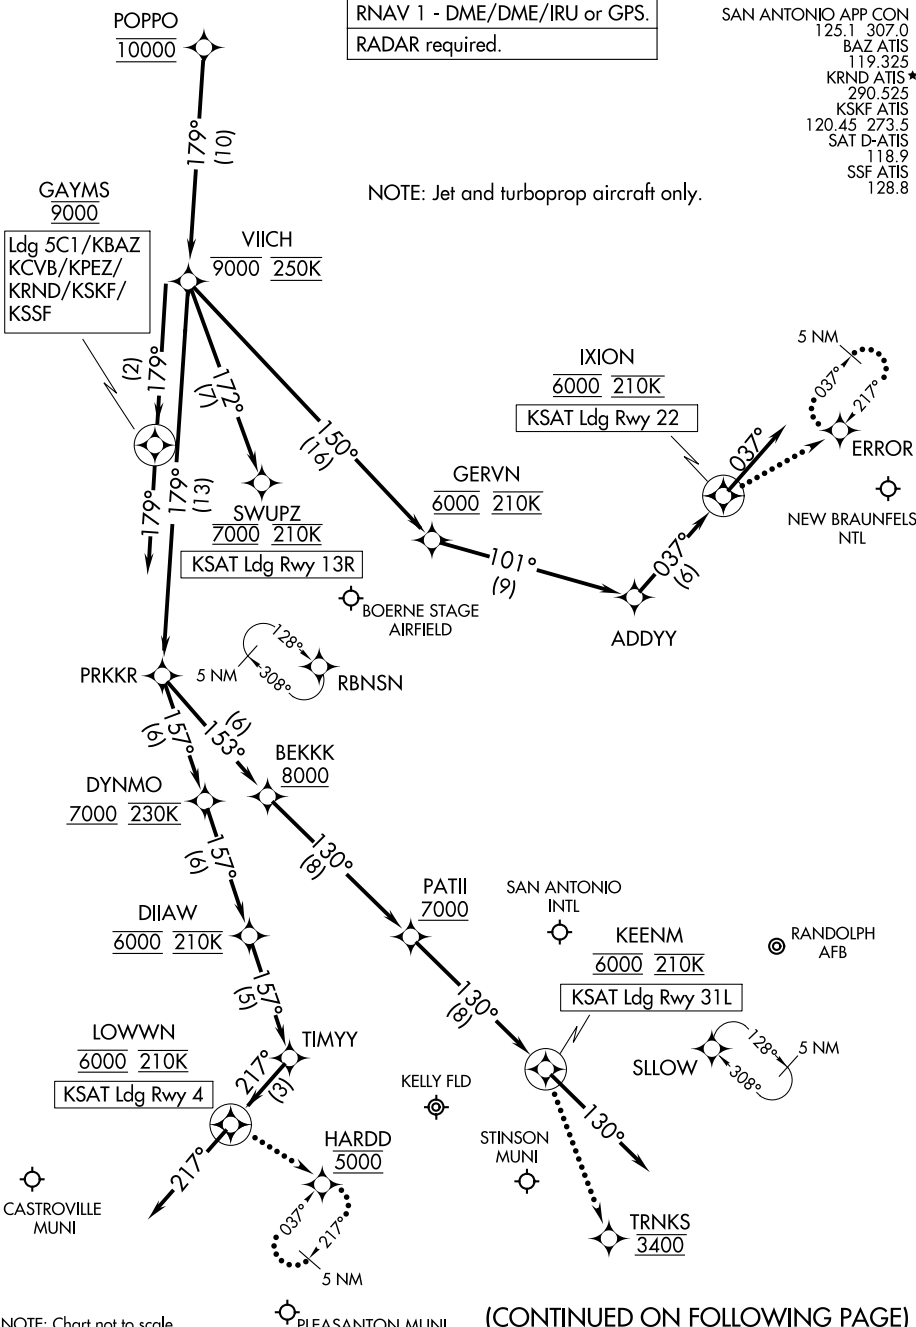

POPPO ONE ARRIVAL (RNAV) Arrival Routes

SAN ANTONIO, TEXAS

RNAV 1 - DME/DME/IRU or GPS.
RADAR required.

SAN ANTONIO APP CON
125.1 307.0
BAZ ATIS
119.325
KRND ATIS*
290.525
KSKF ATIS
120.45 273.5
SAT D-ATIS
118.9
SSF ATIS
128.8

NOTE: Jet and turboprop aircraft only.

Ldg 5C1/KBAZ
KCVB/KPEZ/
KRND/KSKF/
KSSF

NOTE: Chart not to scale.

(CONTINUED ON FOLLOWING PAGE)

POPPO ONE ARRIVAL (RNAV) Arrival Routes

SAN ANTONIO, TEXAS

SC-3, 26 DEC 2024 to 23 JAN 2025

SC-3, 26 DEC 2024 to 23 JAN 2025