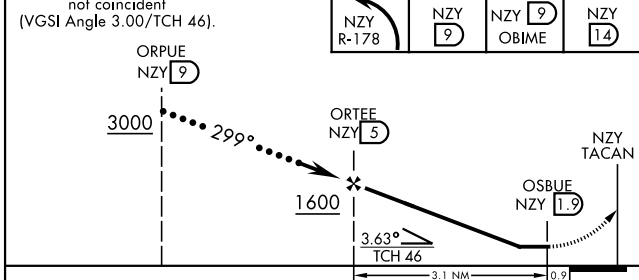

HI-TACAN Z RWY 29

TACAN NZY Chan 117	APCH CRS 299°	Rwy ldg TDZE Arpt Elev 7501 26 26
------------------------------	-------------------------	---

[USN]

NORTH ISLAND NAS (HALSEY FIELD) (KNZY)

* When ALS inop, increase vis to 1 3/8 miles.

 MISSED APPROACH: Climbing left turn to 2000 via NZY TACAN R-178 to OCABI. Arc S on the NZY 9 DME arc to OBIME, then via NZY R-208 to SKATE and hold.

ATIS ★ 317.8	SOCAL APP CON 125.15 317.55	TOWER ★ 135.1 336.4	GND CON 118.0 360.675	CLNC DEL 128.4 288.25	PAR/ASR
------------------------	---------------------------------------	-------------------------------	---------------------------------	---------------------------------	---------

EMERG SAFE ALT 100 NM 13,700

CATEGORY	C	D	E
S-29 *	520-1 494 (500-1)		
CIRCLING	NOT AUTHORIZED		

HI-TACAN Z RWY 29

SW-3, 26 DEC 2024 to 23 JAN 2025

SW-3, 26 DEC 2024 to 23 JAN 2025