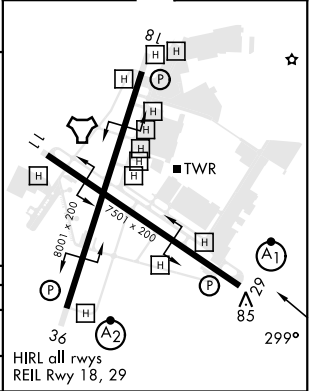

HI-TACAN Z RWY 29

TACAN NZY Chan 117	APCH CRS 299°	Rwy ldg TDZE Arpt Elev 7501 26 26
------------------------------	-------------------------	---

[USN]

NORTH ISLAND NAS (HALSEY FIELD) (KNZY)

* When ALS inop, increase vis to 1 3/8 miles.

 MISSED APPROACH: Climbing left turn to 2000 via NZY TACAN R-178 to OCABI. Arc S on the NZY 9 DME arc to OBIME, then via NZY R-208 to SKATE and hold.

ATIS ★ 317.8	SOCAL APP CON 125.15 317.55	TOWER ★ 135.1 336.4	GND CON 118.0 360.675	CLNC DEL 128.4 288.25	PAR/ASR
------------------------	---------------------------------------	-------------------------------	---------------------------------	---------------------------------	---------

EMERG SAFE ALT 100 NM 13,700

CATEGORY	C	D	E
S-29 *	520-1 494 (500-1)		
CIRCLING	NOT AUTHORIZED		

HI-TACAN Z RWY 29

SW-3, 26 DEC 2024 to 23 JAN 2025

SW-3, 26 DEC 2024 to 23 JAN 2025