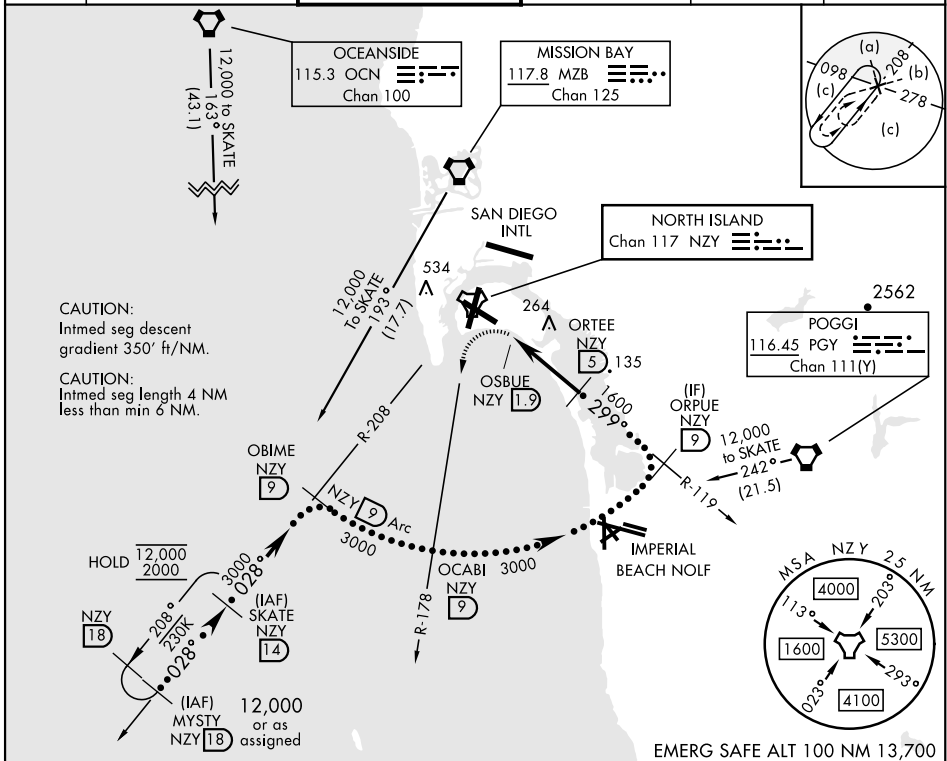

HI-TACAN Z RWY 29

TACAN NZY Chan 117	APCH CRS 299°	Rwy ldg TDZE Arpt Elev 7501 26 26
------------------------------	-------------------------	---

[USN]

NORTH ISLAND NAS (HALSEY FIELD) (KNZY)

* When ALS inop, increase vis to 1 3/8 miles.

 MISSED APPROACH: Climbing left turn to 2000 via NZY TACAN R-178 to OCABI. Arc S on the NZY 9 DME arc to OBIME, then via NZY R-208 to SKATE and hold.

ATIS ★ 317.8	SOCAL APP CON 125.15 317.55	TOWER ★ 135.1 336.4	GND CON 118.0 360.675	CLNC DEL 128.4 288.25	PAR/ASR
------------------------	---------------------------------------	-------------------------------	---------------------------------	---------------------------------	---------

EMERG SAFE ALT 100 NM 13,700

CATEGORY	C	D	E
S-29 *	520-1 494 (500-1)		
CIRCLING	NOT AUTHORIZED		

HI-TACAN Z RWY 29

SW-3, 26 DEC 2024 to 23 JAN 2025

SW-3, 26 DEC 2024 to 23 JAN 2025