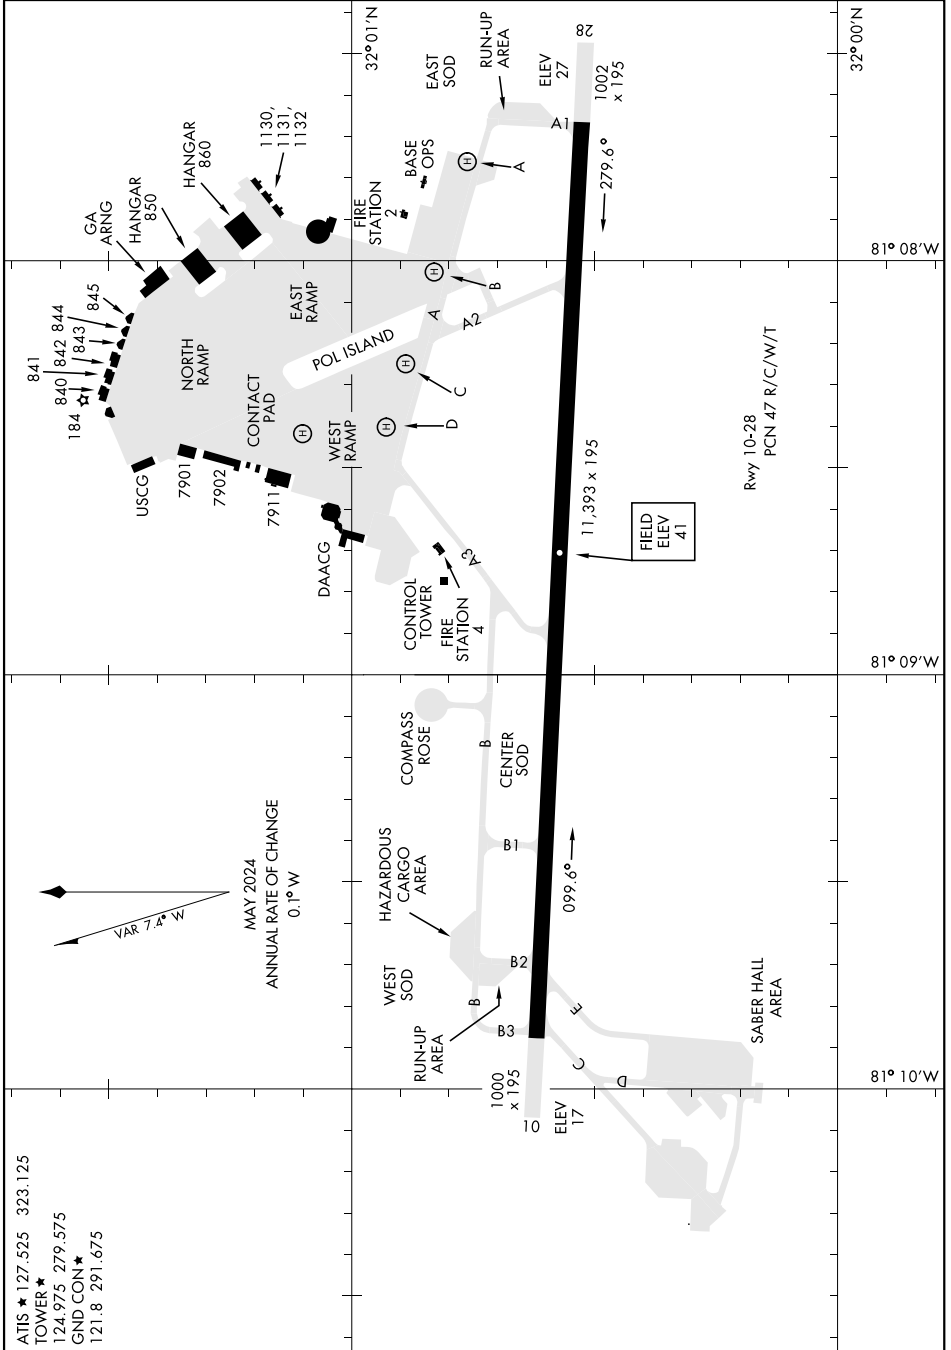

AIRPORT DIAGRAM

[USA]

SE-4, 26 DEC 2024 to 23 JAN 2025

SE-4, 26 DEC 2024 to 23 JAN 2025

AIRPORT DIAGRAM

ATIS ★ 127.525 323.125
 TOWER ★ 124.975 279.575
 GND CON ★ 121.8 291.675