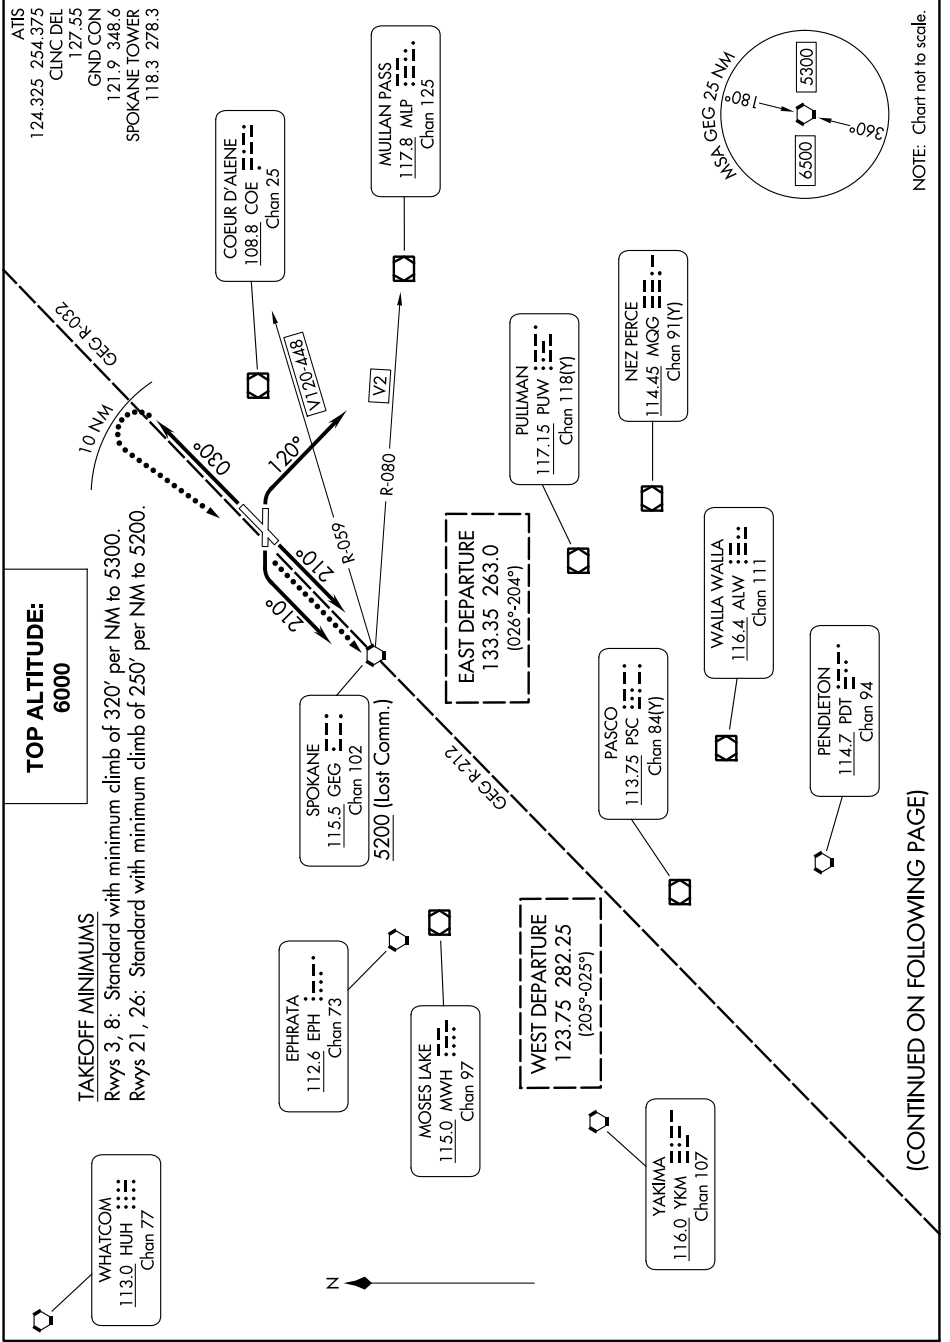

# SPOKANE SEVEN DEPARTURE

AL-403 (FAA)

SPOKANE INTL (GEG)  
SPOKANE, WASHINGTON

NW-1, 26 DEC 2024 to 23 JAN 2025

(CONTINUED ON FOLLOWING PAGE)

NW-1, 26 DEC 2024 to 23 JAN 2025

# SPOKANE SEVEN DEPARTURE

SPOKANE, WASHINGTON  
SPOKANE INTL (GEG)