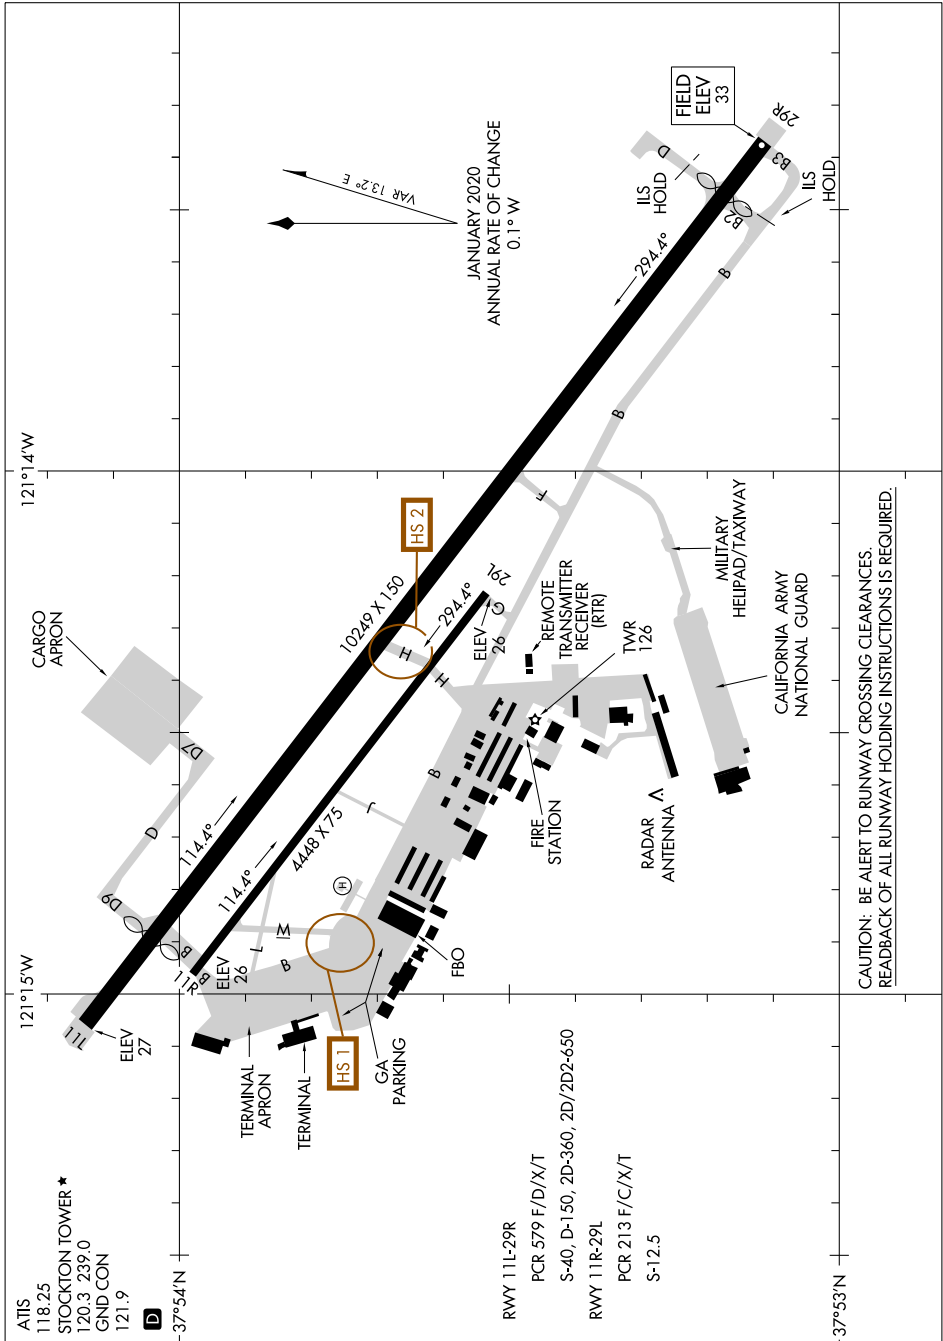

# AIRPORT DIAGRAM

AL-407 (FAA)

STOCKTON METRO (SCK)  
STOCKTON, CALIFORNIA

SW-2, 26 DEC 2024 to 23 JAN 2025

CAUTION: BE ALERT TO RUNWAY CROSSING CLEARANCES.  
READBACK OF ALL RUNWAY HOLDING INSTRUCTIONS IS REQUIRED.

SW-2, 26 DEC 2024 to 23 JAN 2025

# AIRPORT DIAGRAM

STOCKTON, CALIFORNIA  
STOCKTON METRO (SCK)