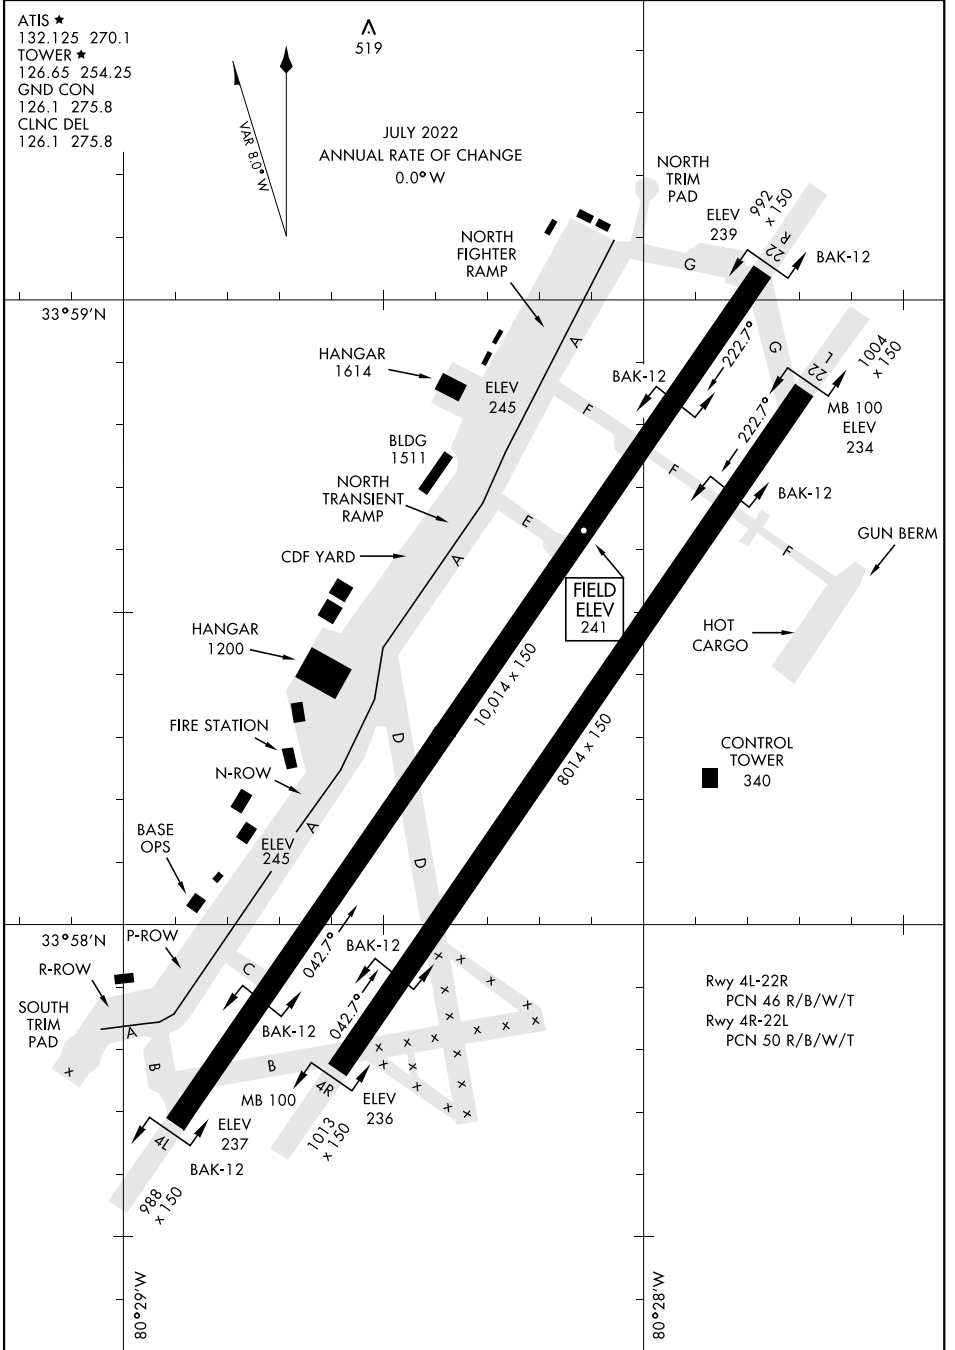

AIRPORT DIAGRAM

[USAF]

SHAW AFB (KSSC)
SUMTER, SOUTH CAROLINA

ATIS ★
132.125 270.1
TOWER ★
126.65 254.25
GND CON
126.1 275.8
CLNC DEL
126.1 275.8

▲
519
JULY 2022
ANNUAL RATE OF CHANGE
0.0°W

SE-2, 26 DEC 2024 to 23 JAN 2025

SE-2, 26 DEC 2024 to 23 JAN 2025

AIRPORT DIAGRAM

SHAW AFB (KSSC)
SUMTER, SOUTH CAROLINA

Rwy 4L-22R
PCN 46 R/B/W/T
Rwy 4R-22L
PCN 50 R/B/W/T