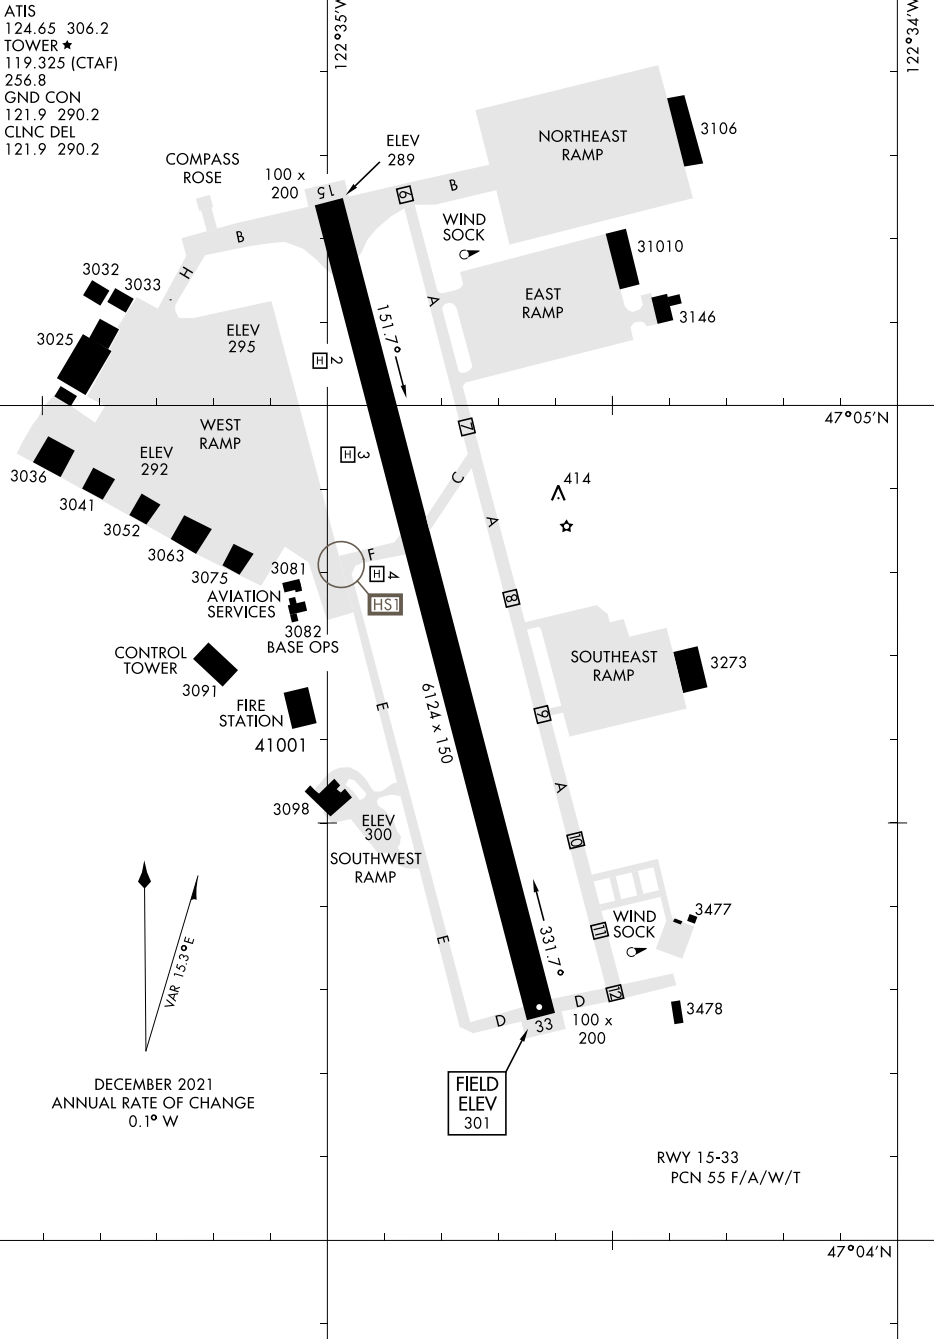

AIRPORT DIAGRAM

ATIS
 124.65 306.2
 TOWER ★
 119.325 (CTAF)
 256.8
 GND CON
 121.9 290.2
 CLNC DEL
 121.9 290.2

NW-1, 26 DEC 2024 to 23 JAN 2025

NW-1, 26 DEC 2024 to 23 JAN 2025

AIRPORT DIAGRAM