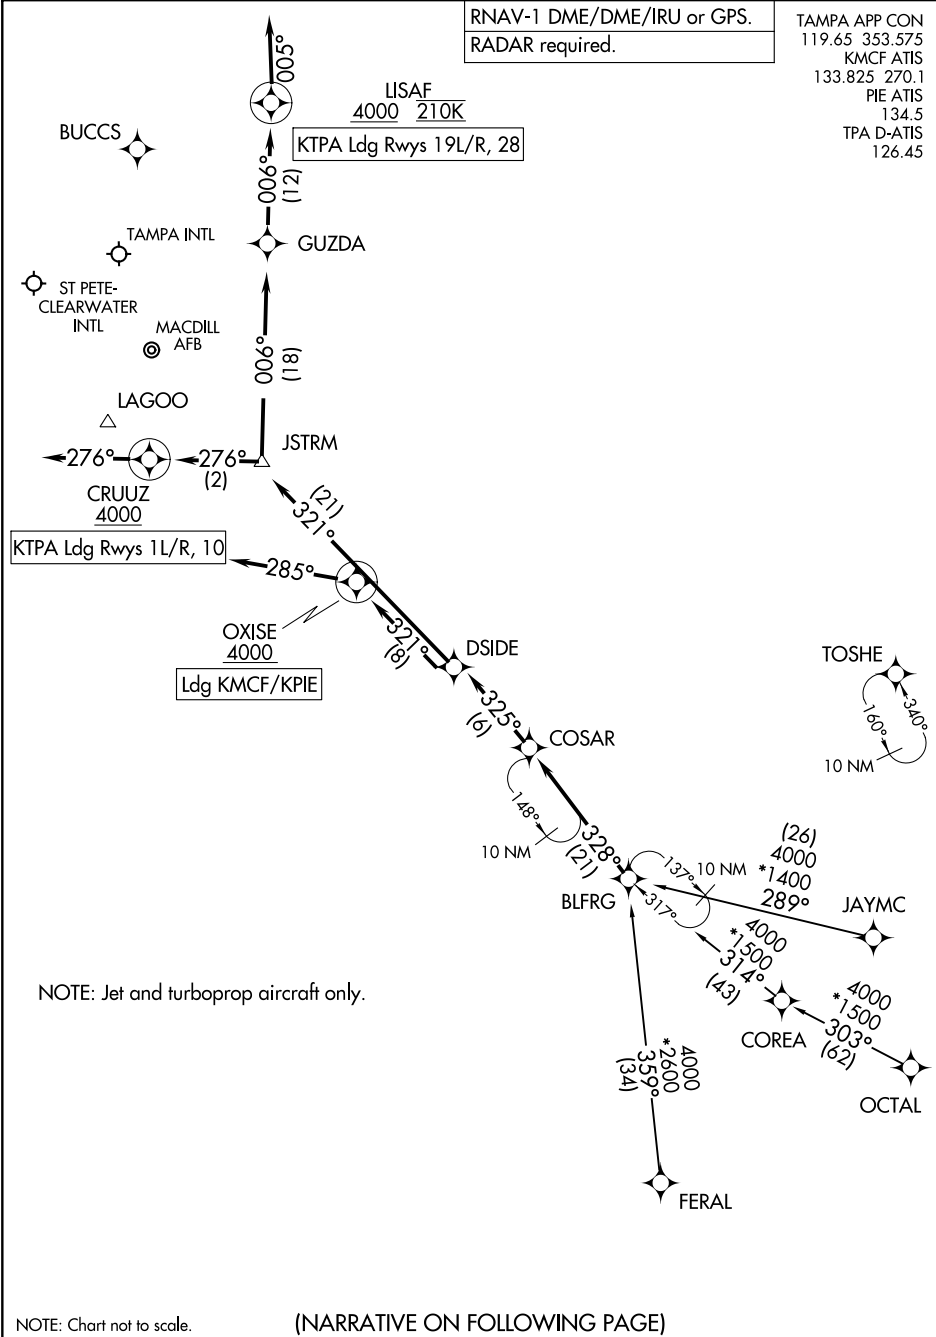

BLFRG TWO ARRIVAL (RNAV)

TAMPA, FLORIDA

RNAV-1 DME/DME/IRU or GPS.
RADAR required.

TAMPA APP CON
119.65 353.575
KMCF ATIS
133.825 270.1
PIE ATIS
134.5
TPA D-ATIS
126.45

SE-3, 26 DEC 2024 to 23 JAN 2025

SE-3, 26 DEC 2024 to 23 JAN 2025

BLFRG TWO ARRIVAL (RNAV)

TAMPA, FLORIDA