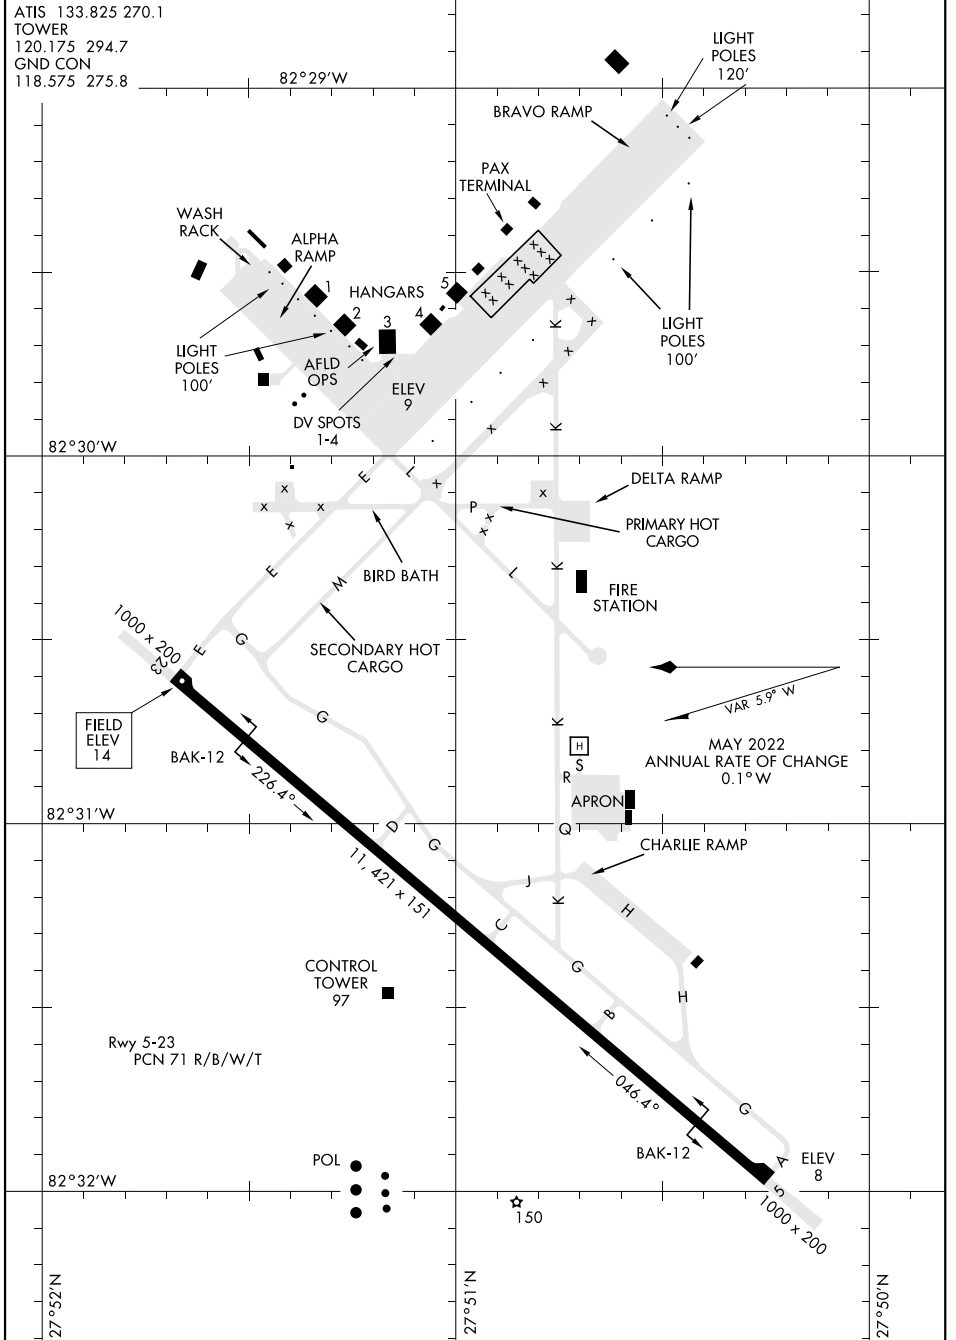

# AIRPORT DIAGRAM

AL-418 [USAF]

MACDILL AFB (KMCF)

TAMPA, FLORIDA

ATIS 133.825 270.1  
 TOWER  
 120.175 294.7  
 GND CON  
 118.575 275.8

SE-3, 26 DEC 2024 to 23 JAN 2025

SE-3, 26 DEC 2024 to 23 JAN 2025

# AIRPORT DIAGRAM

TAMPA, FLORIDA  
MACDILL AFB (KMCF)