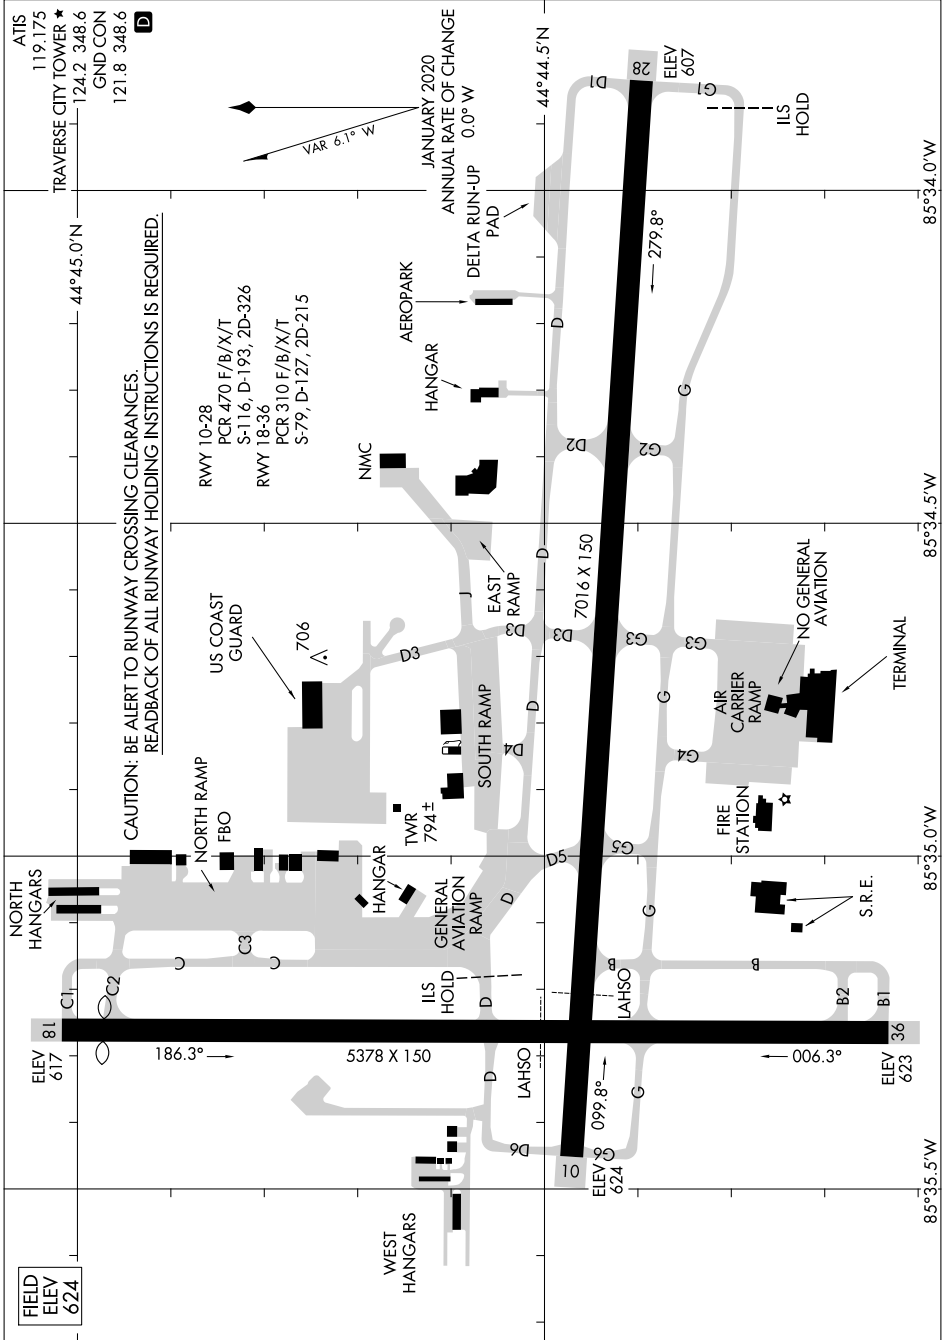

AIRPORT DIAGRAM

AL-425 (FAA)

CHERRY CAPITAL (TVC)
TRAVERSE CITY, MICHIGAN

EC-1, 26 DEC 2024 to 23 JAN 2025

EC-1, 26 DEC 2024 to 23 JAN 2025