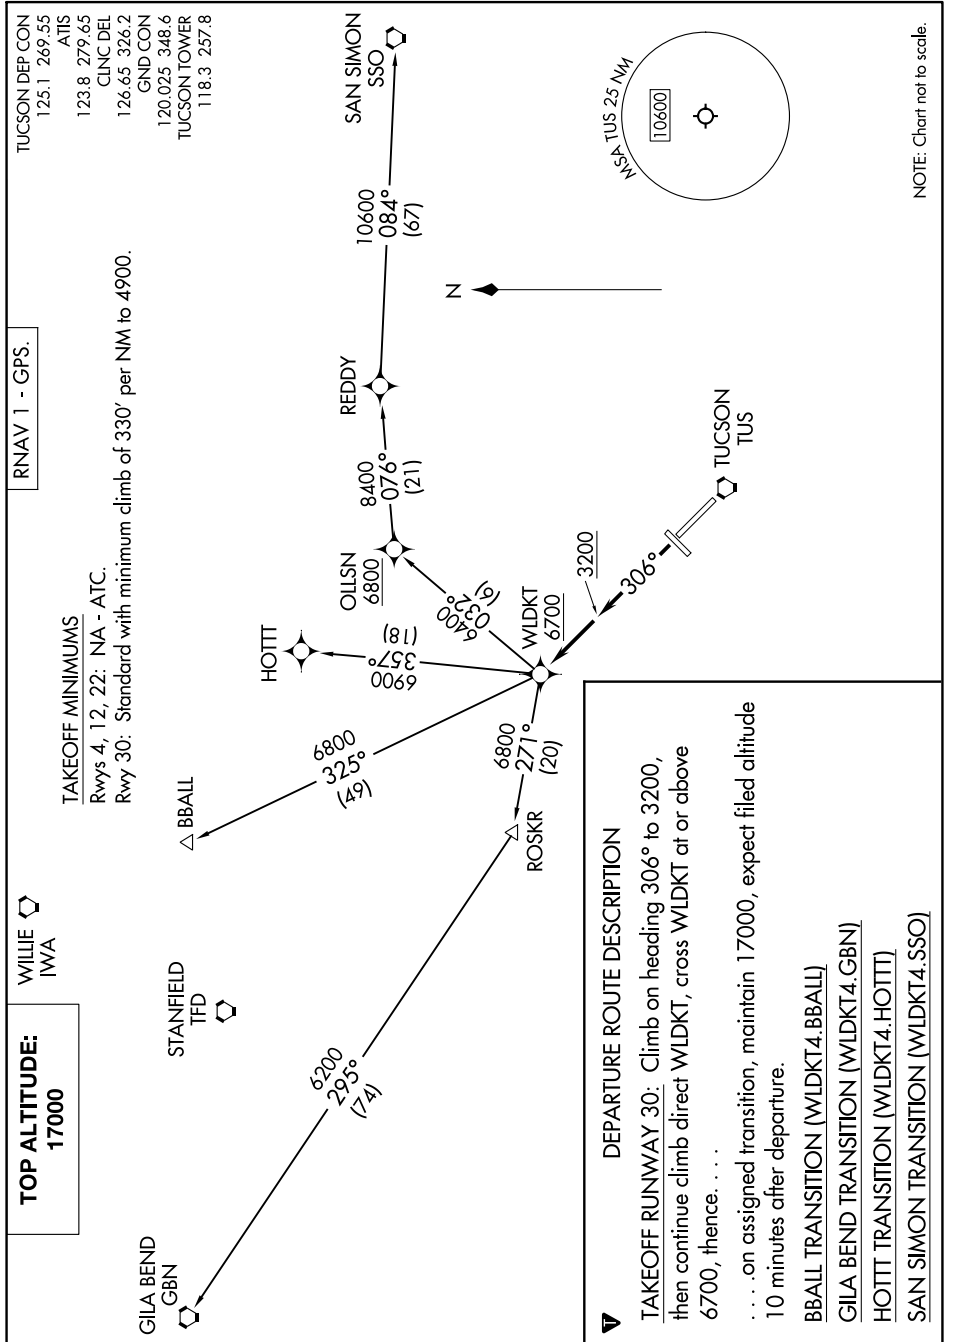

WLDKT FOUR DEPARTURE (RNAV)

AL-430 (FAA)

TUCSON INTL (TUS)
TUCSON, ARIZONA

SW-4, 26 DEC 2024 to 23 JAN 2025

WLDKT FOUR DEPARTURE (RNAV)

TUCSON, ARIZONA
TUCSON INTL (TUS)

SW-4, 26 DEC 2024 to 23 JAN 2025