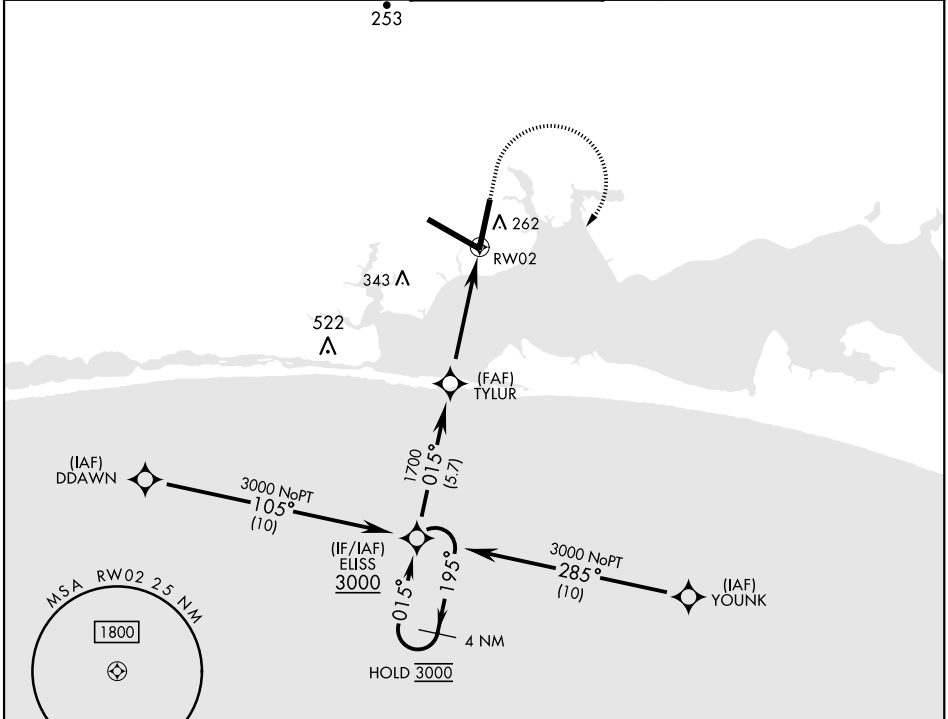

VALPARAISO DESTIN FT WALTON BEACH, FLORIDA

RNAV (GPS) RWY 2

APCH CRS	Rwy ldg	10,012
015°	TDZE	59
	Arpt Elev	84

[USAF] EGLIN AFB DESTIN FORT WALTON BEACH (KVPS)

RNP APCH- GPS	ALSIF-1	MISSED APPROACH: Climb to 600, then climbing right turn to 3000 direct ELISS and hold.
* When ALS inop, increase CAT AB RVR to 55 and vis to 1 mile, CAT CDE RVR to 60, vis to 1 1/8 miles.		

ATIS ★	APP CON	TOWER	GND CON	CLNC DEL
134.625 273.5	125.1 281.45 271°-089° 132.1 360.6 090°-270°	118.2 353.65	121.8 335.8	127.7 377.2

EMERG SAFE ALT 100 NM 3500

ELEV	84	TDZE	59
------	----	------	----

CATEGORY	A	B	C	D	E
LNAV MDA*	460/24	401 (400-34)	460/40	401 (400-34)	
CIRCLING	600-1	516 (600-1)	680-1 1/2 596 (600-1 1/2)	680-2 596 (600-2)	700-2 1/4 616 (700-2 1/4)

HIRL all rwys

VALPARAISO DESTIN FT WALTON BEACH, FLORIDA

EGLIN AFB DESTIN FORT WALTON BEACH (KVPS)

Amtd 1 16MAY24

30°29'N-86°32'W

RNAV (GPS) RWY 2

SE-3, 26 DEC 2024 to 23 JAN 2025

SE-3, 26 DEC 2024 to 23 JAN 2025