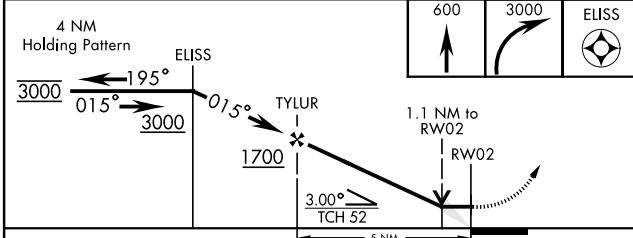

VALPARAISO DESTIN FT WALTON BEACH, FLORIDA

RNAV (GPS) RWY 2

APCH CRS	Rwy ldg	10,012
015°	TDZE	59
	Arpt Elev	84

[USAF] EGLIN AFB DESTIN FORT WALTON BEACH (KVPS)

RNP APCH- GPS	ALSIF-1	MISSED APPROACH: Climb to 600, then climbing right turn to 3000 direct ELISS and hold.
* When ALS inop, increase CAT AB RVR to 55 and vis to 1 mile, CAT CDE RVR to 60, vis to 1 1/8 miles.		

ATIS ★	APP CON	TOWER	GND CON	CLNC DEL
134.625 273.5	125.1 281.45 271°-089° 132.1 360.6 090°-270°	118.2 353.65	121.8 335.8	127.7 377.2

EMERG SAFE ALT 100 NM 3500

ELEV	84	TDZE	59
------	----	------	----

CATEGORY	A	B	C	D	E
LNAV MDA*	460/24	401 (400-34)	460/40	401 (400-34)	
CIRCLING	600-1	516 (600-1)	680-1 1/2 596 (600-1 1/2)	680-2 596 (600-2)	700-2 1/4 616 (700-2 1/4)