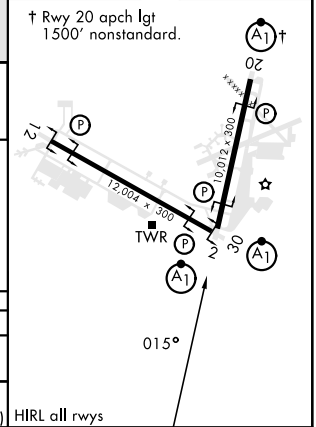

VALPARAISO DESTIN FT WALTON BEACH, FLORIDA

RNAV (GPS) RWY 2

APCH CRS	Rwy ldg	10,012
015°	TDZE	59
	Arpt Elev	84

[USAF] EGLIN AFB DESTIN FORT WALTON BEACH (KVPS)

RNP APCH- GPS	ALSIF-1	MISSED APPROACH: Climb to 600, then climbing right turn to 3000 direct ELISS and hold.
* When ALS inop, increase CAT AB RVR to 55 and vis to 1 mile, CAT CDE RVR to 60, vis to 1 1/8 miles.		

ATIS ★	APP CON	TOWER	GND CON	CLNC DEL
134.625 273.5	125.1 281.45 271°-089° 132.1 360.6 090°-270°	118.2 353.65	121.8 335.8	127.7 377.2

EMERG SAFE ALT 100 NM 3500

ELEV	84	TDZE	59
------	----	------	----

CATEGORY	A	B	C	D	E
LNAV MDA*	460/24	401 (400-34)	460/40	401 (400-34)	
CIRCLING	600-1	516 (600-1)	680-1 1/2 596 (600-1 1/2)	680-2 596 (600-2)	700-2 1/4 616 (700-2 1/4)

HIRL all rwys

VALPARAISO DESTIN FT WALTON BEACH, FLORIDA

EGLIN AFB DESTIN FORT WALTON BEACH (KVPS)

Amtd 1 16MAY24

30°29'N-86°32'W

RNAV (GPS) RWY 2

SE-3, 26 DEC 2024 to 23 JAN 2025

SE-3, 26 DEC 2024 to 23 JAN 2025