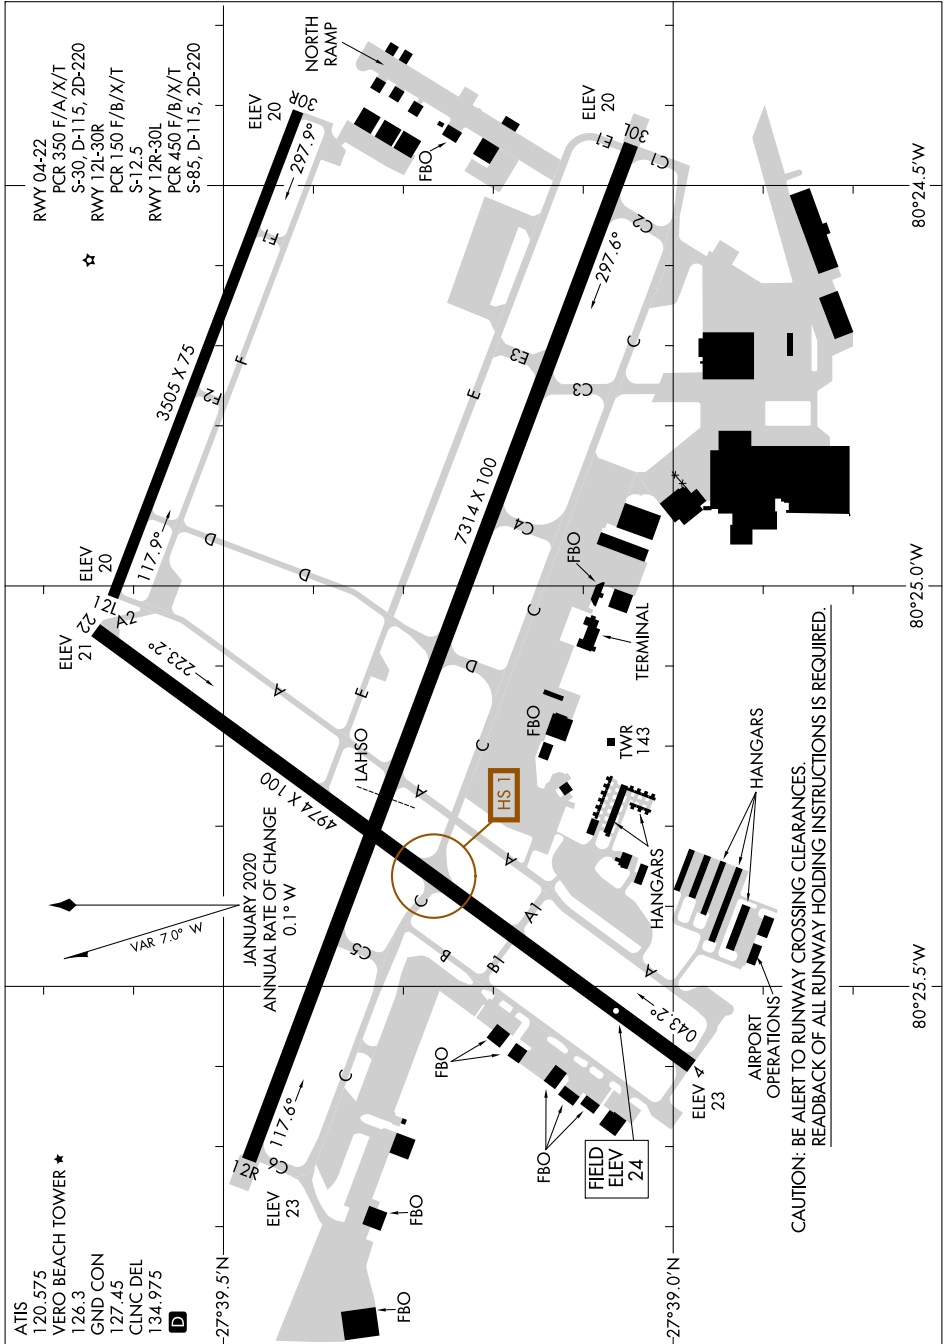

# AIRPORT DIAGRAM

AL-437 (FAA)

VERO BEACH RGNL (VRB)  
VERO BEACH, FLORIDA

SE-3, 26 DEC 2024 TO 23 JAN 2025

SE-3, 26 DEC 2024 TO 23 JAN 2025