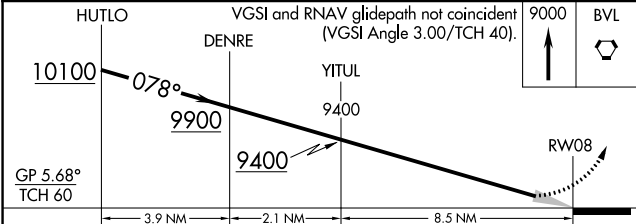

CATEGORY	A	B	C	D
LPV DA	4560-1 330 (400-1)		NA	
LNAV/VNAV DA	4581-1 351 (400-1)		NA	

REIL Rwy 8, 12, 26 and 30

MIRL Rwy 8-26 and 12-30