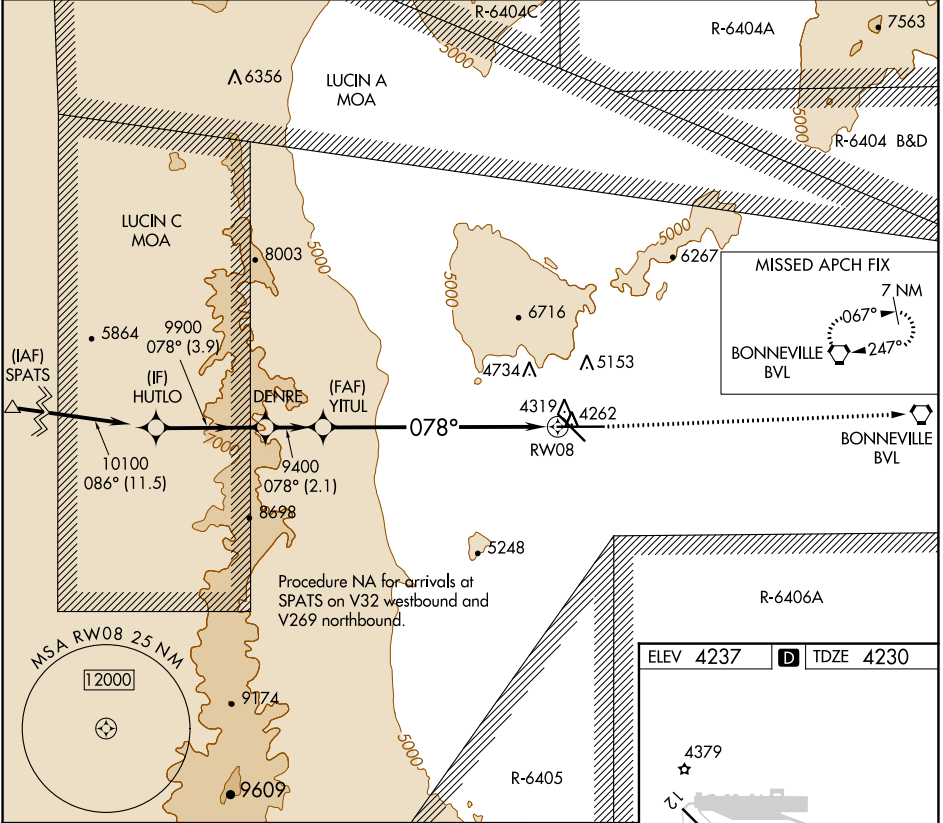

WAAS CH 42523 W08A	APP CRS 078°	Rwy Idg TDZE Apt Elev	10002 4230 4237
--	------------------------	-----------------------------	--

RNAV (GPS) RWY 8

WENDOVER (ENV)

<p>Baro-VNAV NA. DME/DME RNP-0.3 NA.</p>	<p>MISSED APPROACH: Climb to 9000 direct BVL VORTAC and hold, continue climb-in-hold to 9000.</p>
--	---

AWOS-3PT 120.55	SALT LAKE CENTER 128.55 269.175	UNICOM 122.8 (CTAF)
---------------------------	---	-------------------------------

SW-4, 26 DEC 2024 to 23 JAN 2025

SW-4, 26 DEC 2024 to 23 JAN 2025

CATEGORY	A	B	C	D
LPV DA	4560-1 330 (400-1)		NA	
LNAV/VNAV DA	4581-1 351 (400-1)		NA	

REIL Rwy 8, 12, 26 and 30

MIRL Rwy 8-26 and 12-30