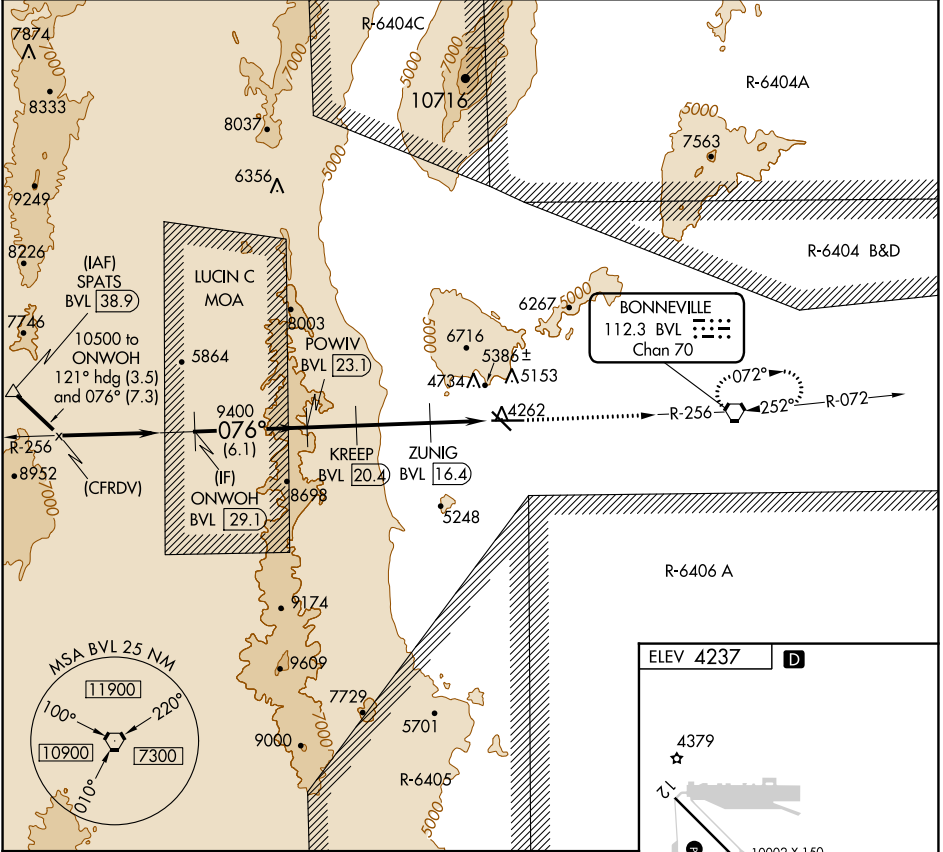

VORTAC BVL 112.3 Chan 70	APP CRS 076°	Rwy ldg TDZE Apt Elev 4237	N/A N/A 4237
--	------------------------	--	---

VOR/DME-B WENDOVER (ENV)

⚠ Circling NA north of Rwy 8-26.
❄ -13°C

MISSED APPROACH: Climb to 9000 direct BVL VORTAC and hold, continue climb-in-hold to 9000.

AWOS-3PT 120.55	SALT LAKE CENTER 128.55 269.175	UNICOM 122.8 (CTAF) 📻
---------------------------	---	--

CATEGORY	A	B	C	D	E
📻 CIRCLING	5500-1¼ 1263 (1300-1¼)	5500-1½ 1263 (1300-1½)	5500-3 263 (1300-3)	5700-3	1463 (1500-3)

REIL Rwy 8, 12, 26 and 30 **📻**
 MIRL Rwy 8-26 and 12-30 **📻**

SW-4, 26 DEC 2024 to 23 JAN 2025

SW-4, 26 DEC 2024 to 23 JAN 2025