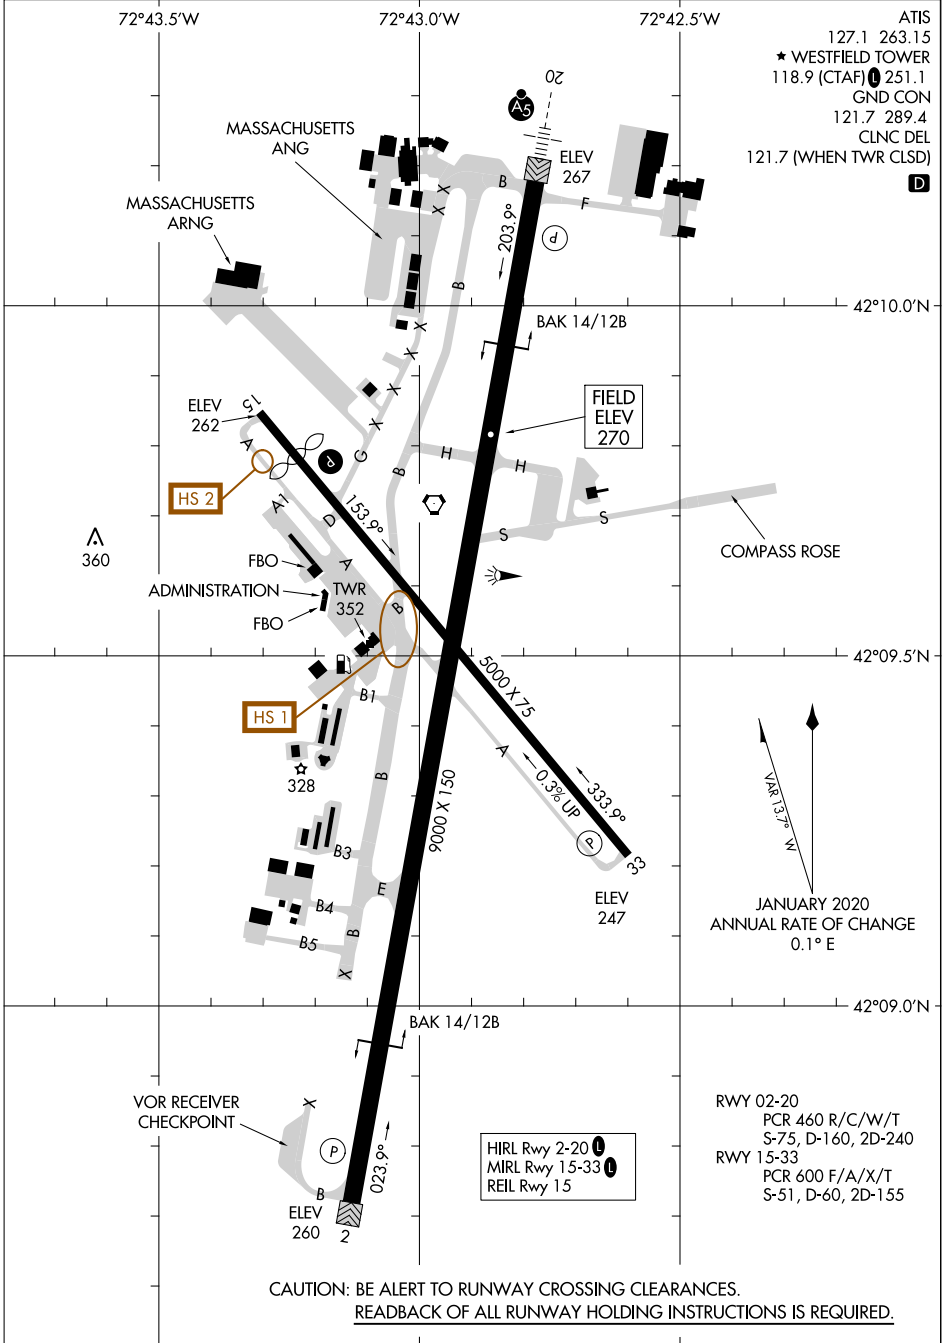

# AIRPORT DIAGRAM

AL-446 (FAA)

WESTFIELD-BARNES RGNL (B.A.F)  
WESTFIELD/SPRINGFIELD, MASSACHUSETTS

NE-1, 26 DEC 2024 to 23 JAN 2025

NE-1, 26 DEC 2024 to 23 JAN 2025

ATIS  
127.1 263.15  
★ WESTFIELD TOWER  
118.9 (CTAF) 251.1  
GND CON  
121.7 289.4  
CLNC DEL  
121.7 (WHEN TWR CLSD)

HIRL Rwy 2-20  
MIRL Rwy 15-33  
REIL Rwy 15

RWY 02-20  
PCR 460 R/C/W/T  
S-75, D-160, 2D-240  
RWY 15-33  
PCR 600 F/A/X/T  
S-51, D-60, 2D-155

CAUTION: BE ALERT TO RUNWAY CROSSING CLEARANCES.  
READBCK OF ALL RUNWAY HOLDING INSTRUCTIONS IS REQUIRED.