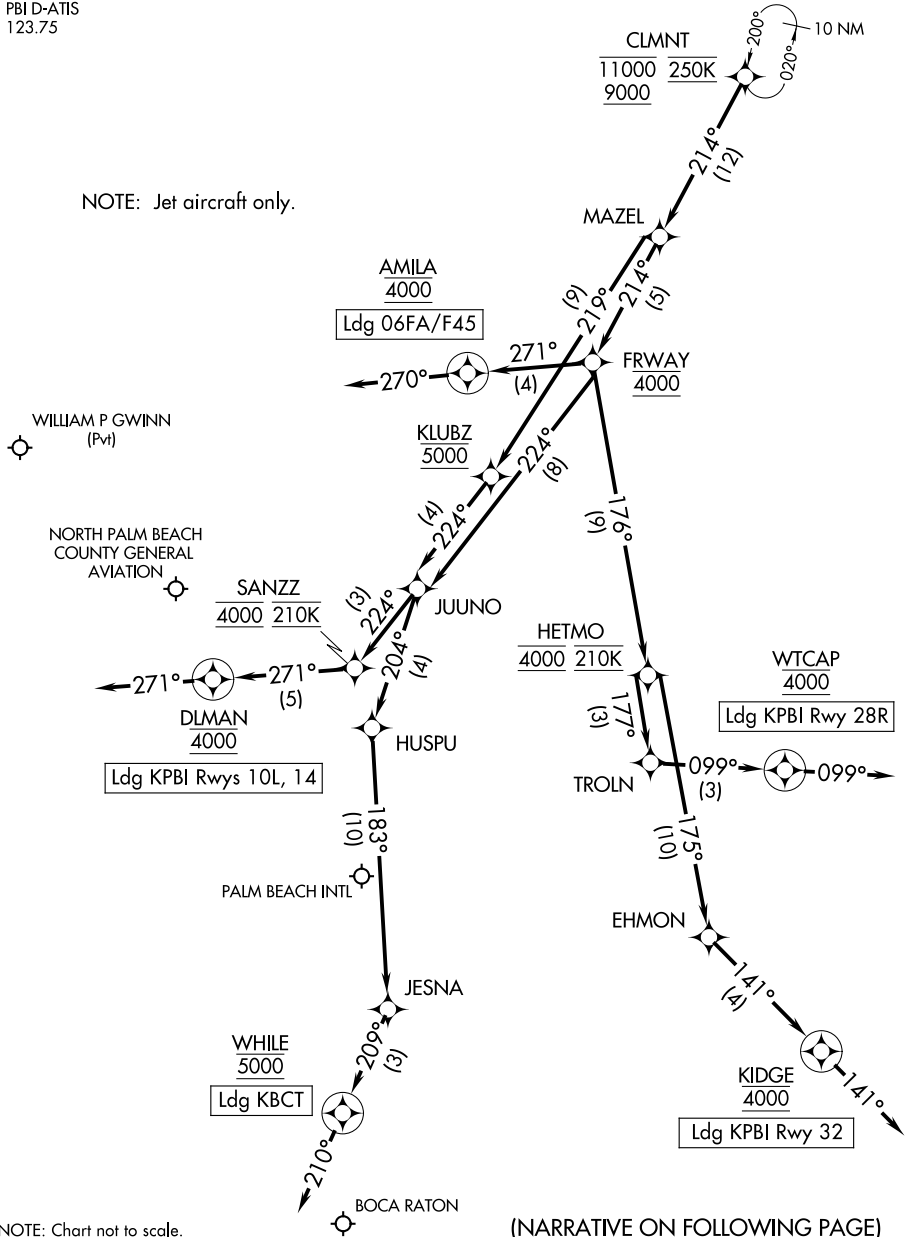

# CLMNT TWO ARRIVAL (RNAV) Arrival Routes

WEST PALM BEACH, FLORIDA

PALM BEACH APP CON  
124.6 317.4  
F45 CTAF  
123.075  
PBI D-ATIS  
123.75

RNAV 1 - DME/DME/IRU or GPS.

RADAR required.

NOTE: Jet aircraft only.

NOTE: Chart not to scale.

(NARRATIVE ON FOLLOWING PAGE)

SE-3, 26 DEC 2024 to 23 JAN 2025

SE-3, 26 DEC 2024 to 23 JAN 2025