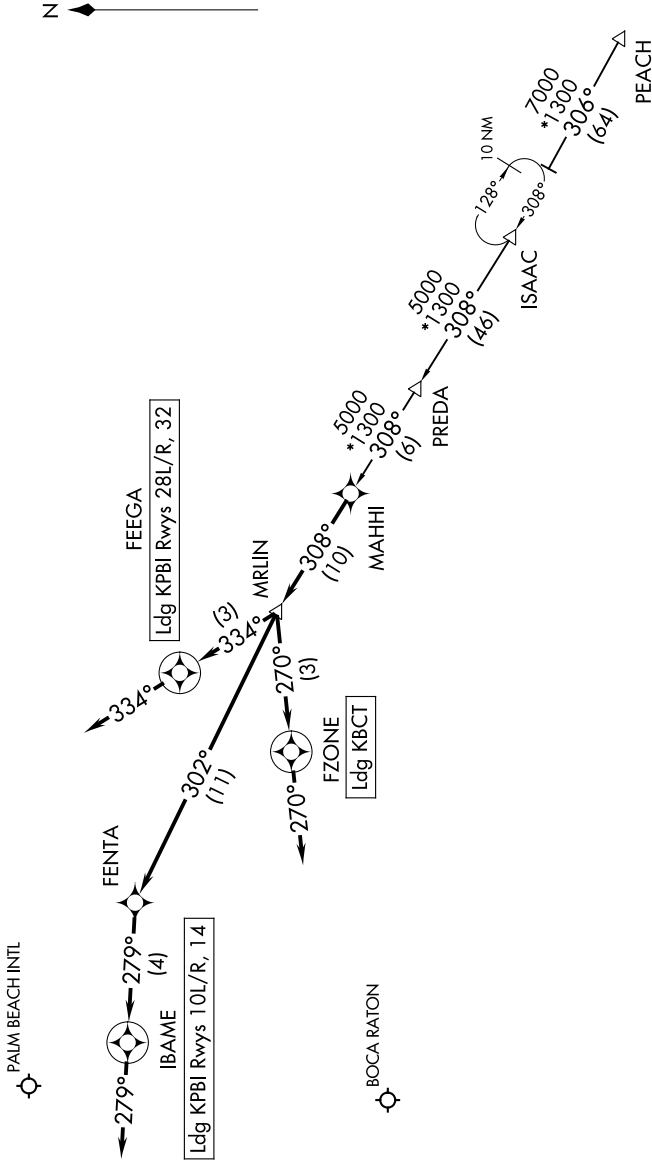

MAHHI THREE ARRIVAL (RNAV)

WEST PALM BEACH, FLORIDA

RNAV 1 - DME/DME/IRU or GPS. PEACH Transition: GPS.
RADAR required.

SE-3, 26 DEC 2024 to 23 JAN 2025

(NARRATIVE ON FOLLOWING PAGE)

SE-3, 26 DEC 2024 to 23 JAN 2025

NOTE: Chart not to scale.

MAHHI THREE ARRIVAL (RNAV)

WEST PALM BEACH, FLORIDA