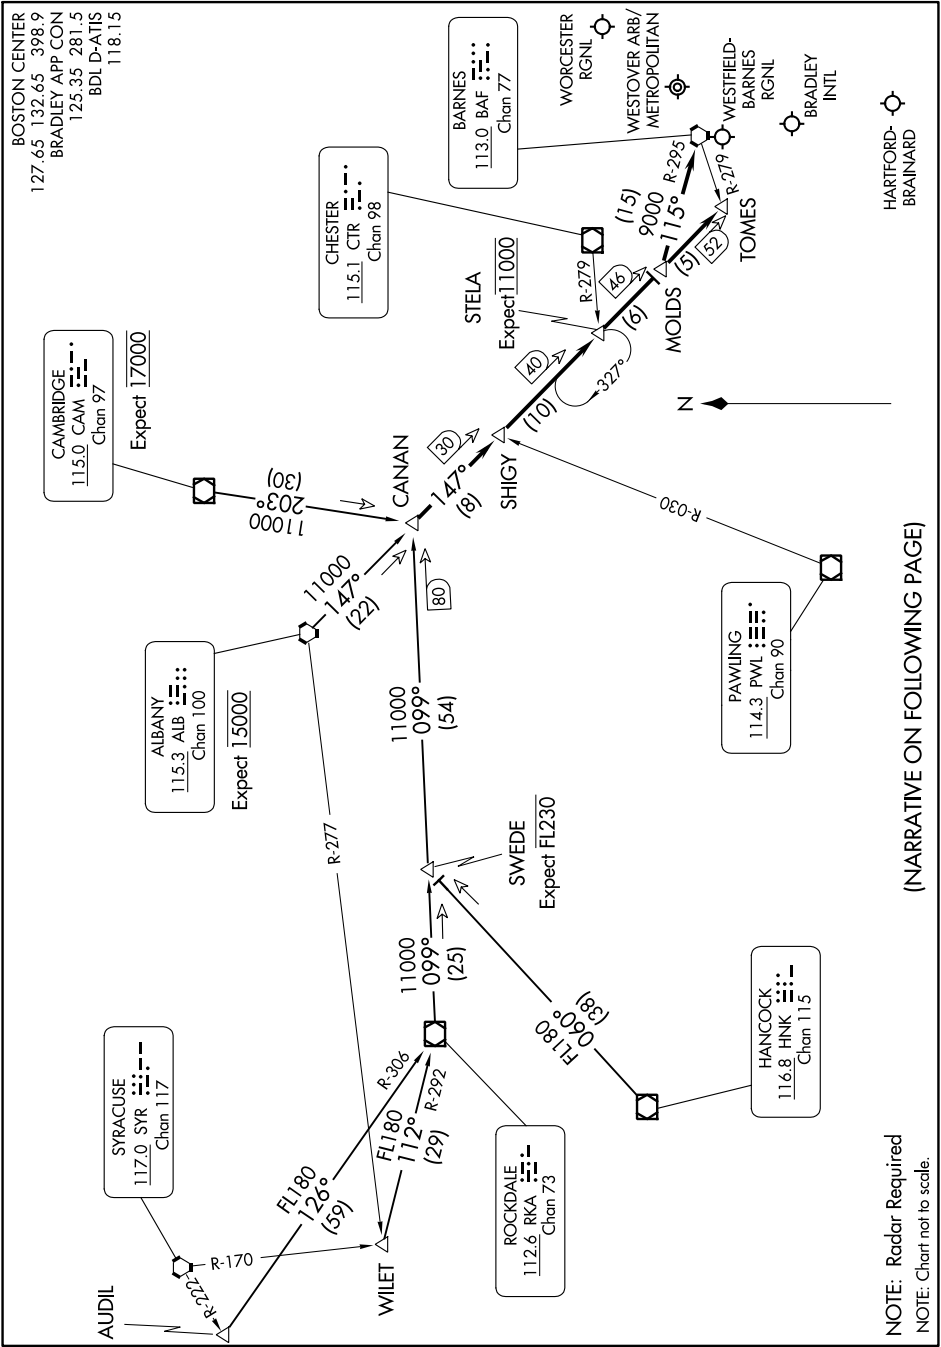

(STELA.STELA1) 23334

AL-460 (FAA)

STELA ONE ARRIVAL

WINDSOR LOCKS, CONNECTICUT

BOSTON CENTER
127.65 132.65 398.9
BRADLEY APP CON
125.35 281.5
BDI D-ATIS
118.15

CAMBRIDGE
115.0 CAM
Chan 97

ALBANY
115.3 ALB
Chan 100

SYRACUSE
117.0 SYR
Chan 117

CHESTER
115.1 CTR
Chan 98

BARNES
113.0 BAF
Chan 77

ROCKDALE
112.6 RKA
Chan 73

PAWLING
114.3 PWL
Chan 90

HANCOCK
116.8 HNK
Chan 115

HARTFORD-
BRAINARD

NE-1, 26 DEC 2024 to 23 JAN 2025

(NARRATIVE ON FOLLOWING PAGE)

NE-1, 26 DEC 2024 to 23 JAN 2025

STELA ONE ARRIVAL

(STELA.STELA1) 31MAY12

WINDSOR LOCKS, CONNECTICUT

NOTE: Radar Required
NOTE: Chart not to scale.