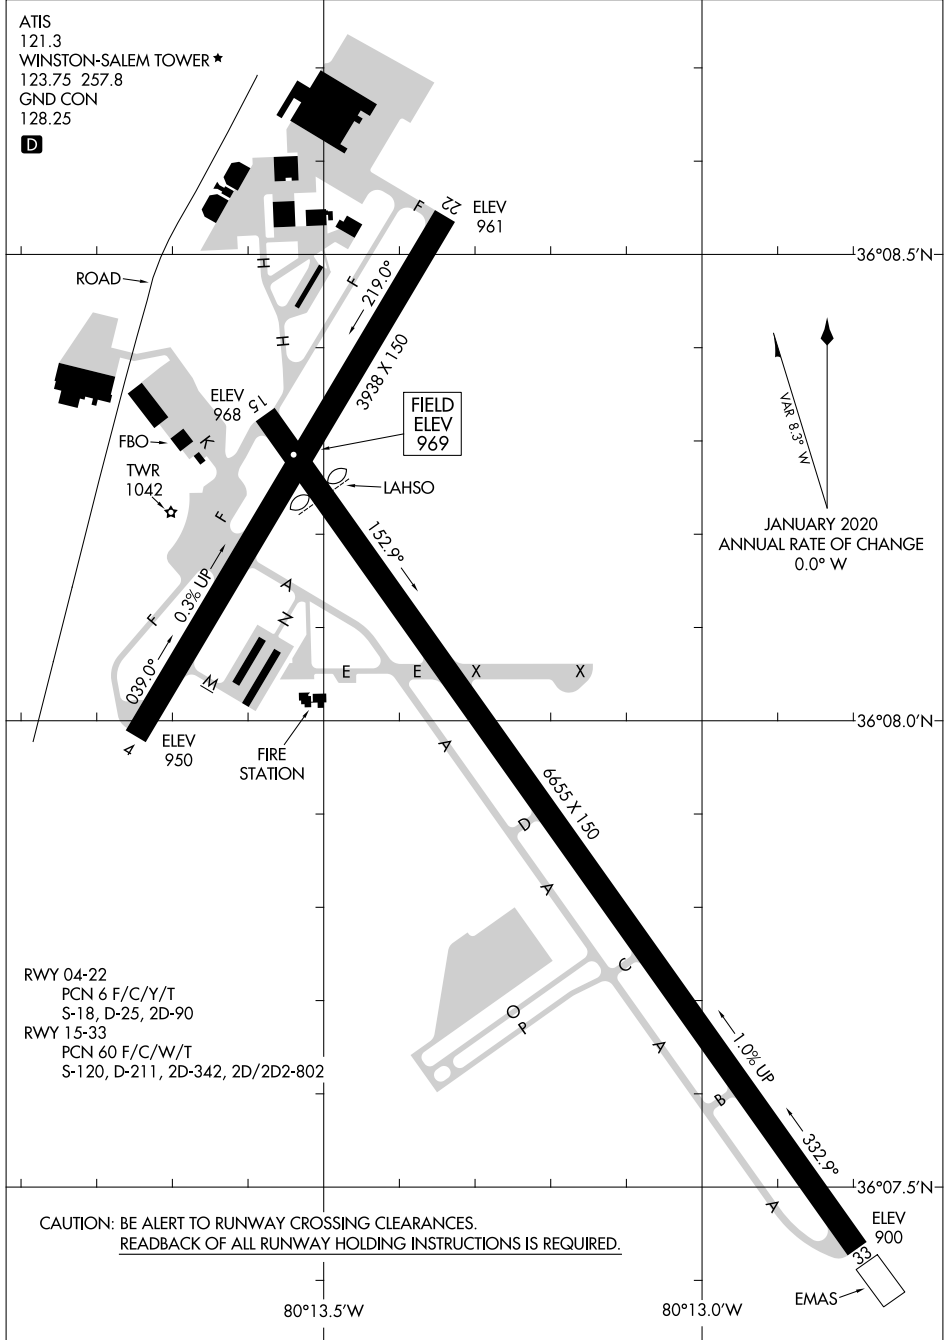

24361
AIRPORT DIAGRAM

AL-463 (FAA)

SMITH REYNOLDS (INT)
WINSTON SALEM, NORTH CAROLINA

SE-2, 26 DEC 2024 TO 23 JAN 2025

SE-2, 26 DEC 2024 TO 23 JAN 2025

AIRPORT DIAGRAM
24361

WINSTON SALEM, NORTH CAROLINA
SMITH REYNOLDS (INT)