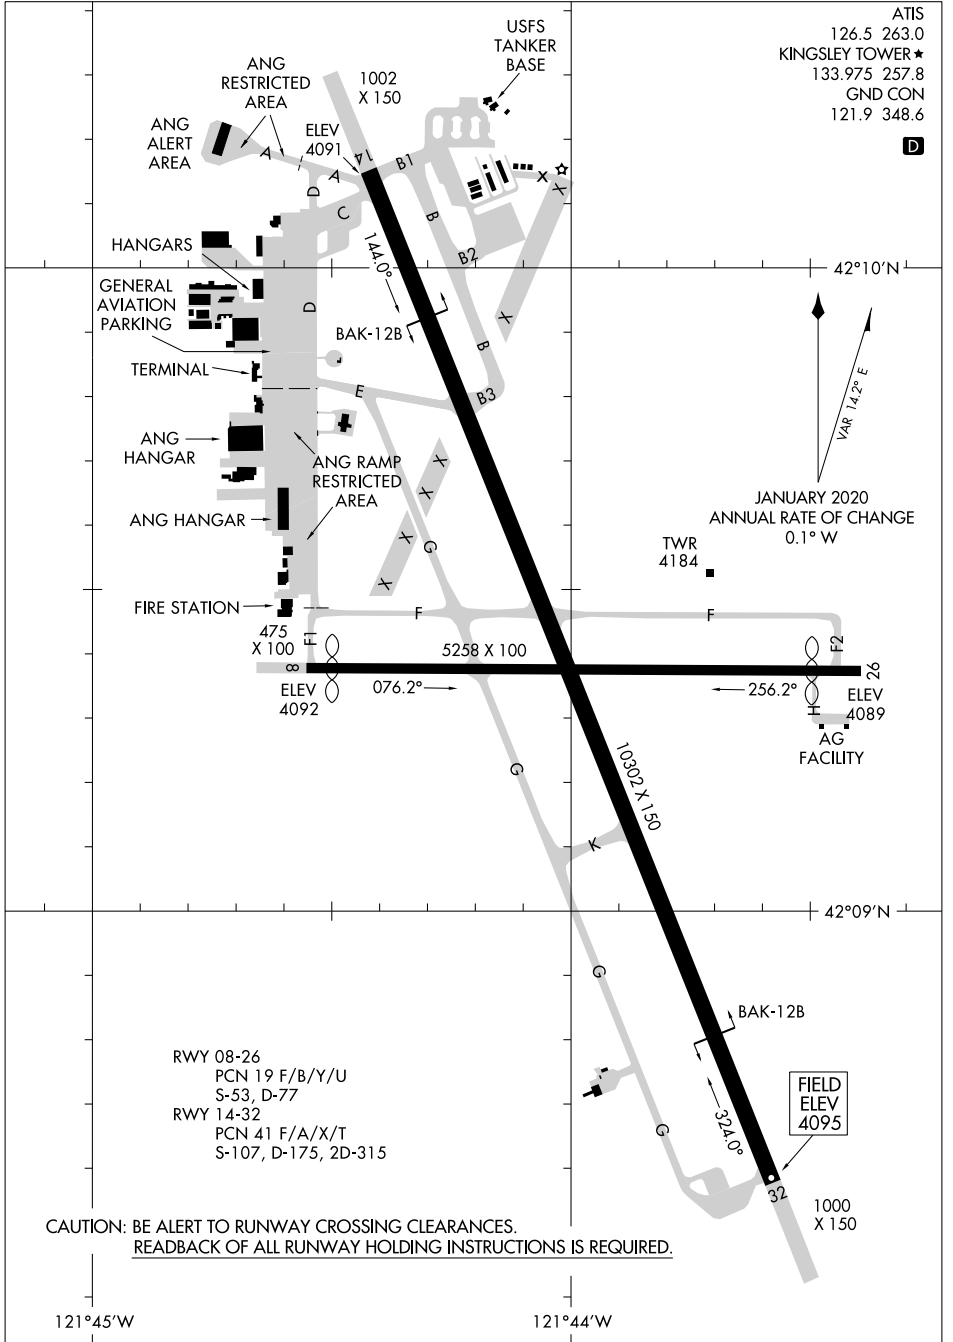

AIRPORT DIAGRAM

CRATER LAKE/KLAMATH RGNL (LMT)

AL-473 (FAA)

KLAMATH FALLS, OREGON

NW-1, 26 DEC 2024 to 23 JAN 2025

NW-1, 26 DEC 2024 to 23 JAN 2025

AIRPORT DIAGRAM

CRATER LAKE/KLAMATH RGNL (LMT)

KLAMATH FALLS, OREGON