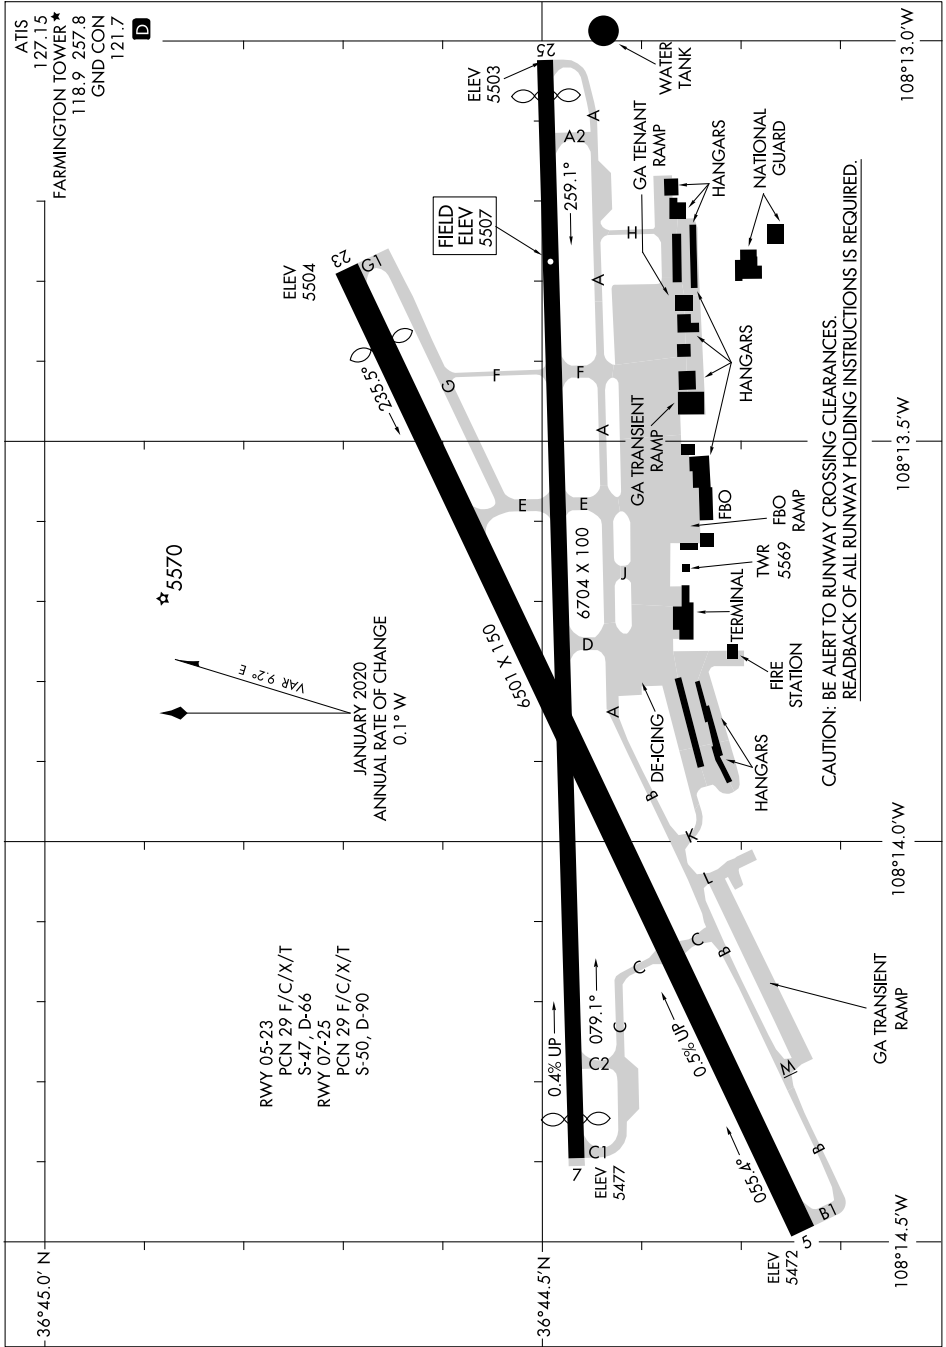

AIRPORT DIAGRAM

AL-493 (FAA)

FOUR CORNERS RGNL (FMN)
FARMINGTON, NEW MEXICO

SW-1, 26 DEC 2024 to 23 JAN 2025

SW-1, 26 DEC 2024 to 23 JAN 2025

AIRPORT DIAGRAM

FARMINGTON, NEW MEXICO
FOUR CORNERS RGNL (FMN)