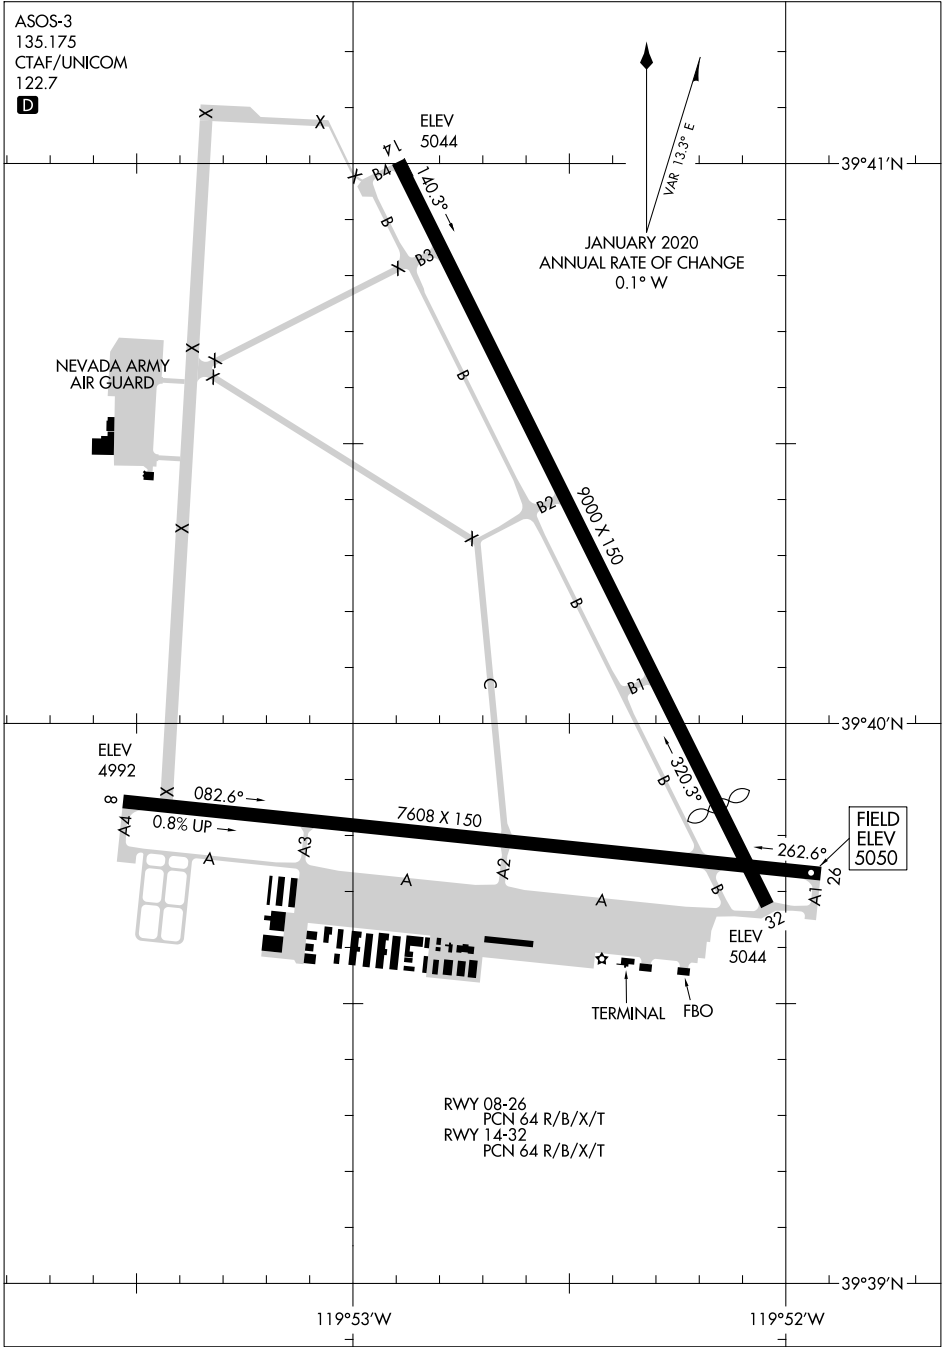

22083

AIRPORT DIAGRAM

AL-524 (FAA)

RENO/STEAD (RTS)

RENO, NEVADA

ASOS-3
135.175
CTAF/UNICOM
122.7

SW-4, 26 DEC 2024 to 23 JAN 2025

SW-4, 26 DEC 2024 to 23 JAN 2025

AIRPORT DIAGRAM

22083

RENO, NEVADA

RENO/STEAD (RTS)

RWY 08-26
PCN 64 R/B/X/T
RWY 14-32
PCN 64 R/B/X/T