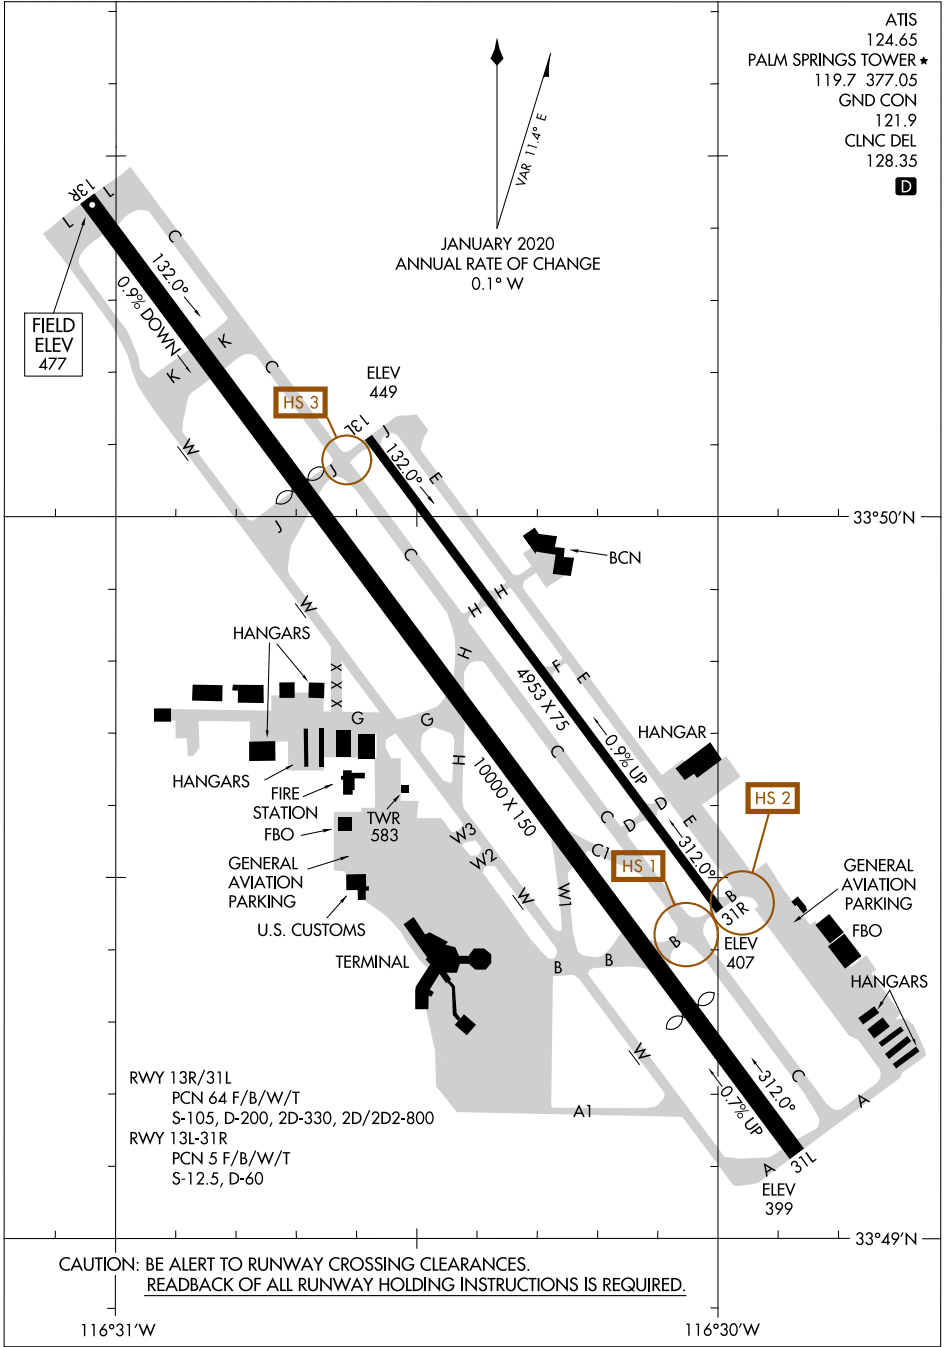

# AIRPORT DIAGRAM

PALM SPRINGS INTL (PSP)  
PALM SPRINGS, CALIFORNIA

AL-545 (FAA)

ATIS 124.65  
 PALM SPRINGS TOWER ★ 119.7 377.05  
 GND CON 121.9  
 CLNC DEL 128.35

**D**

SW-3, 26 DEC 2024 to 23 JAN 2025

SW-3, 26 DEC 2024 to 23 JAN 2025

# AIRPORT DIAGRAM

PALM SPRINGS, CALIFORNIA  
PALM SPRINGS INTL (PSP)