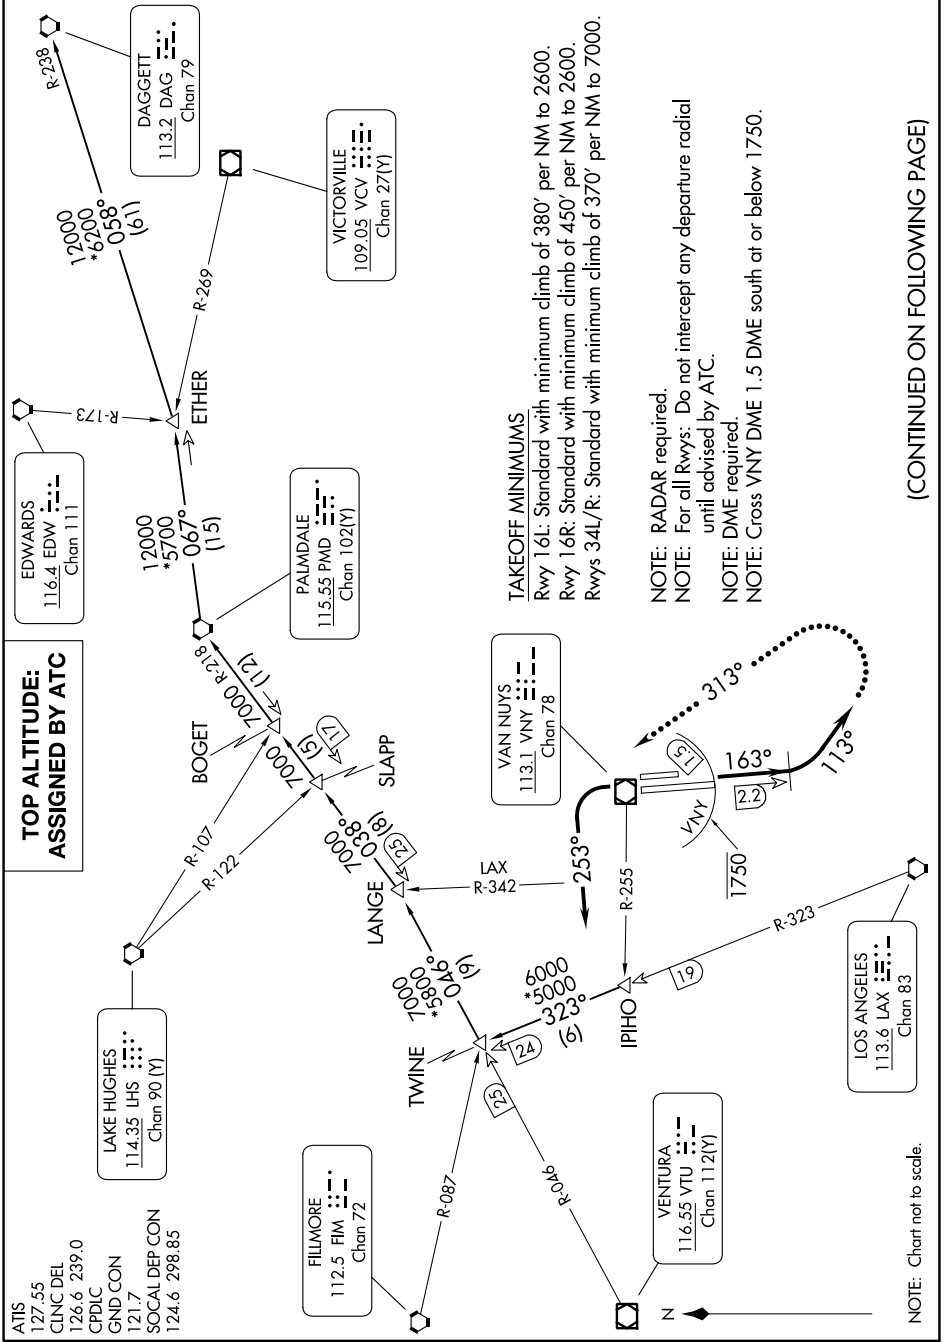

# NEWHALL ONE DEPARTURE

AL-552 (FAA)

VAN NUYS (VNY)  
VAN NUYS, CALIFORNIA

SW-3, 26 DEC 2024 to 23 JAN 2025

(CONTINUED ON FOLLOWING PAGE)

SW-3, 26 DEC 2024 to 23 JAN 2025

# NEWHALL ONE DEPARTURE

VAN NUYS, CALIFORNIA  
VAN NUYS (VNY)

NOTE: Chart not to scale.