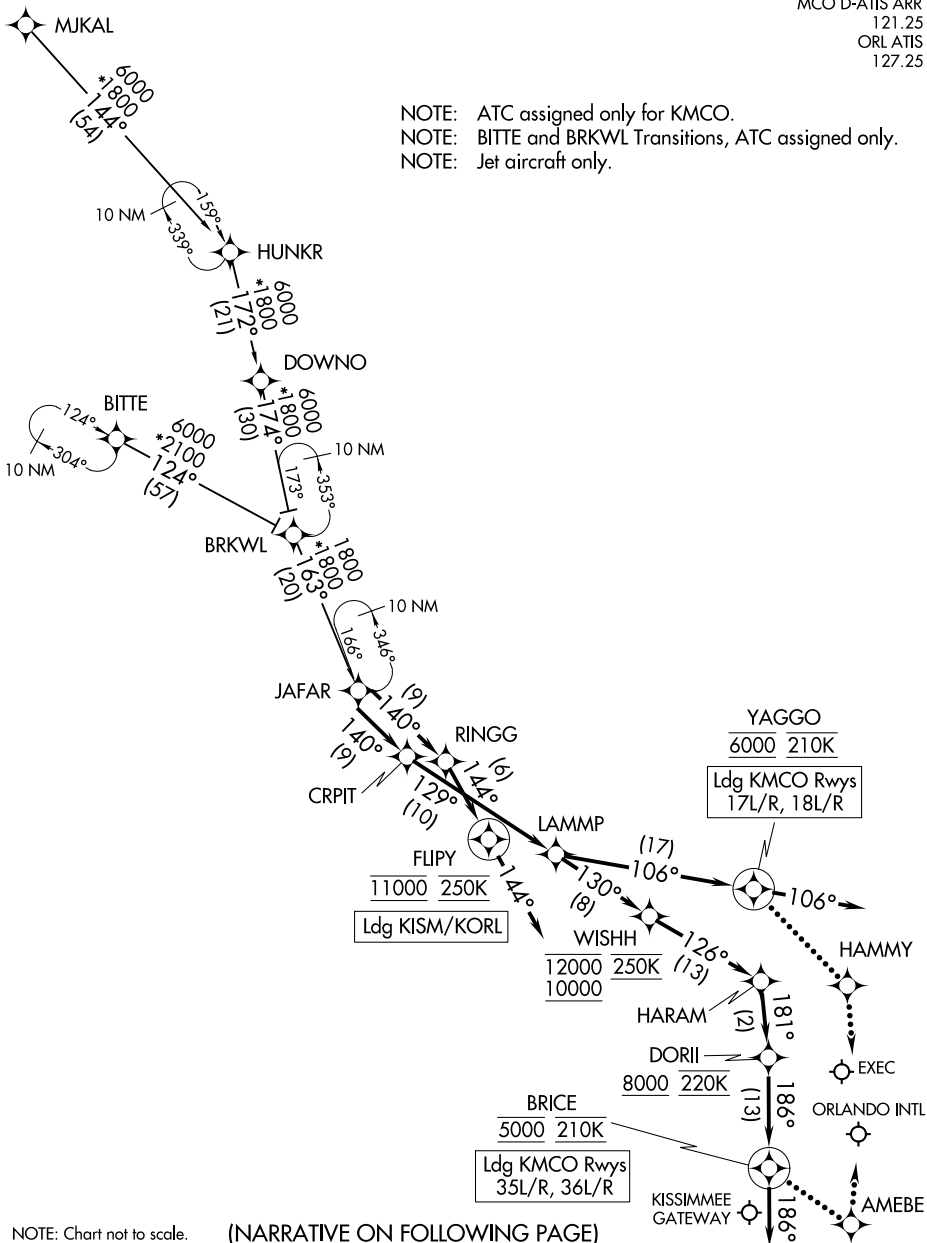

JAFAR THREE ARRIVAL (RNAV)

ORLANDO, FLORIDA

RNAV 1 - DME/DME/IRU or GPS.
RADAR required.

ORLANDO APP CON
134.05 339.8
ISM ATIS
128.775
MCO D-ATIS ARR
121.25
ORLATIS
127.25

NOTE: ATC assigned only for KMCO.
NOTE: BITTE and BRKWL Transitions, ATC assigned only.
NOTE: Jet aircraft only.

NOTE: Chart not to scale.

(NARRATIVE ON FOLLOWING PAGE)

JAFAR THREE ARRIVAL (RNAV)

ORLANDO, FLORIDA

SE-3, 26 DEC 2024 to 23 JAN 2025

SE-3, 26 DEC 2024 to 23 JAN 2025