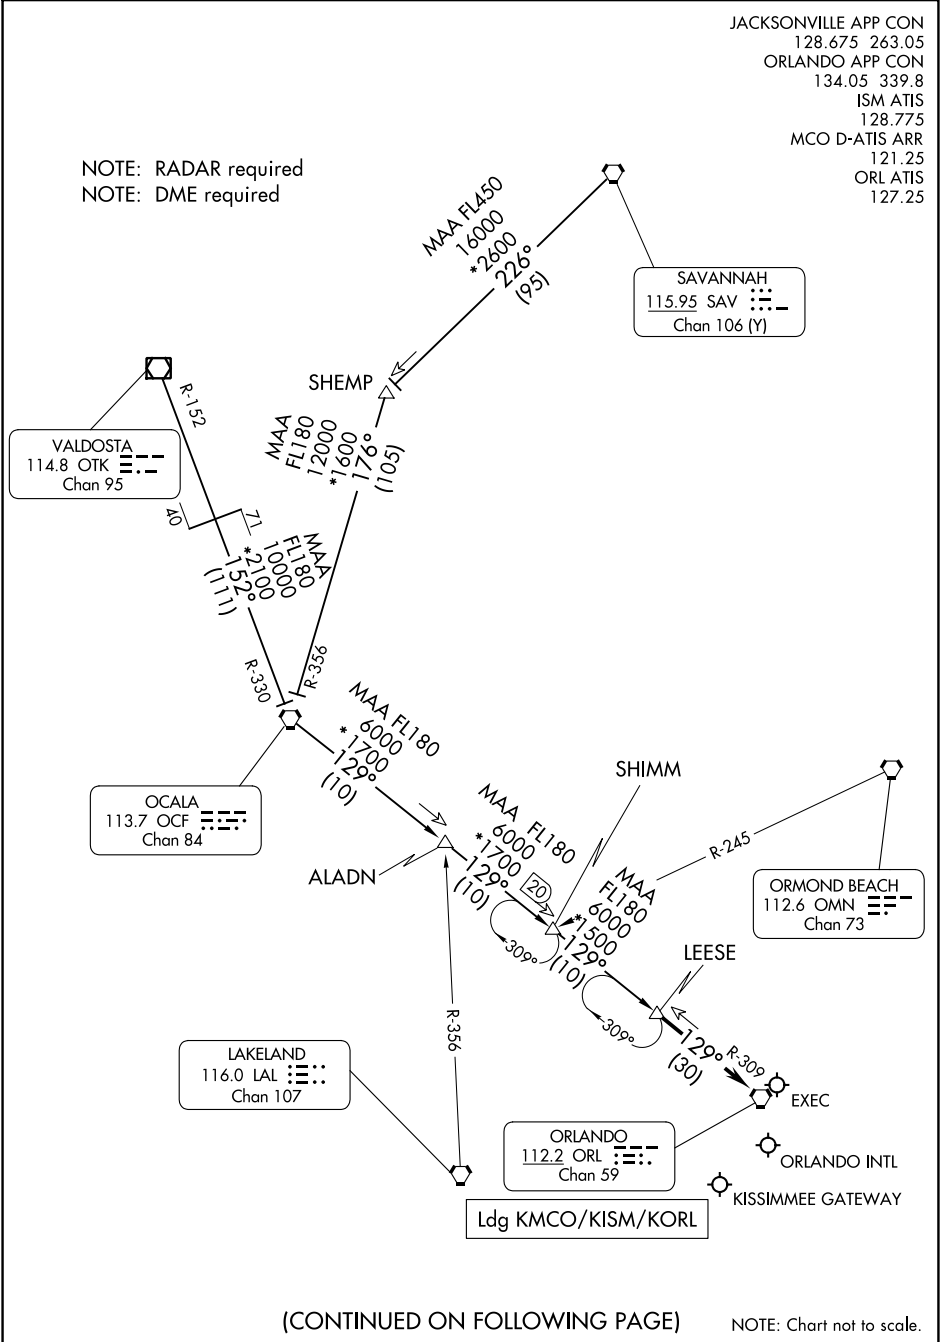

LEESE THREE ARRIVAL

ORLANDO, FLORIDA

JACKSONVILLE APP CON
 128.675 263.05
 ORLANDO APP CON
 134.05 339.8
 ISM ATIS
 128.775
 MCO D-ATIS ARR
 121.25
 ORL ATIS
 127.25

NOTE: RADAR required
 NOTE: DME required

SE-3, 26 DEC 2024 to 23 JAN 2025

SE-3, 26 DEC 2024 to 23 JAN 2025

(CONTINUED ON FOLLOWING PAGE)

NOTE: Chart not to scale.

LEESE THREE ARRIVAL

ORLANDO, FLORIDA