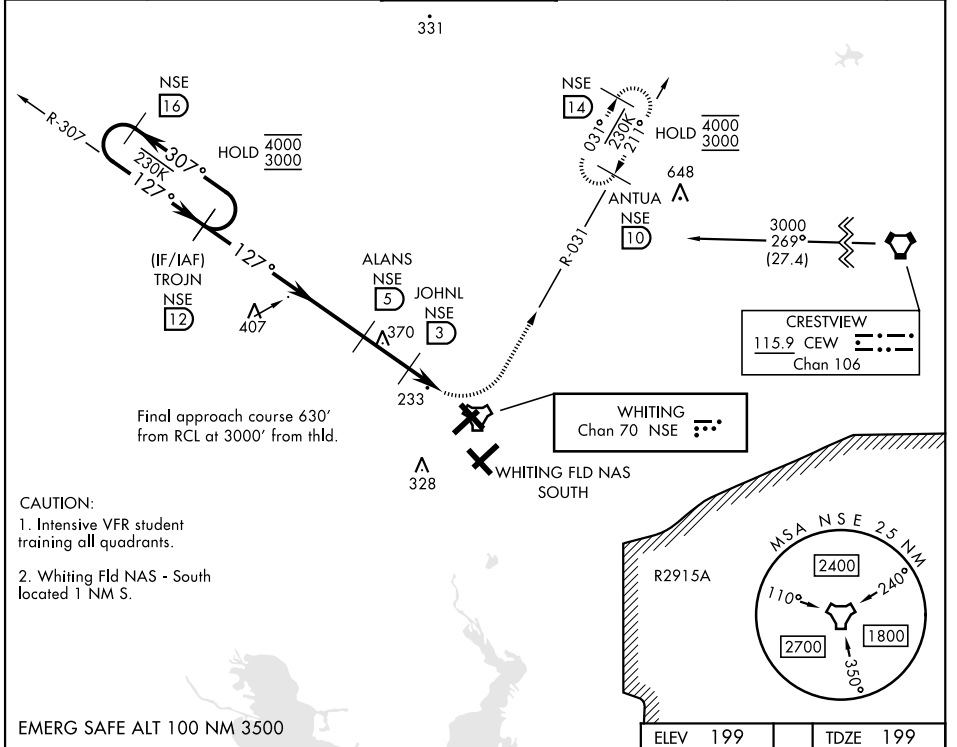

TACAN RWY 14

TACAN NSE Chan 70	APCH CRS 127°	Rwy Ldg TDZE Arpt Elev 6001 199 199
-----------------------------	-------------------------	---

[USN]

WHITING FLD NAS - NORTH (KNSE)

▼ * Circling not authorized S of Rwy 5 and 32.

MALS R (A5) MISSED APPROACH: Climb to 600, then climbing left turn to 3000, intercept NSE TACAN R-031 to ANTUA and hold. Continue climb in hold. Contact Pensacola APP CON.

ATIS ★ 290.325	PENSACOLA APP CON 127.35 278.8	NORTH WHITING TOWER ★ 121.4 306.925	GND CON 251.15	CLNC DEL 257.775	ASR
--------------------------	--	--	--------------------------	----------------------------	-----

	600		3000		ANTUA NSE 10
	TROJN R-307		ALANS 5		JOHN L 3
	4000	307°	127°	1700	LUZZE 1.2
	3000	127°	127°	1000	TACAN
	2 NM		1.8 NM		
	3.14' TCH 51				
CATEGORY	A	B	C	D	
S-14		500 - 1	301	(400 - 1)	
CIRCLING*	560-1 361 (400-1)	660-1 461 (500-1)	660-1½ 461 (500-1½)	760-2 561 (600-2)	HIRL all rwy's

TACAN RWY 14

SE-3, 26 DEC 2024 to 23 JAN 2025

SE-3, 26 DEC 2024 to 23 JAN 2025