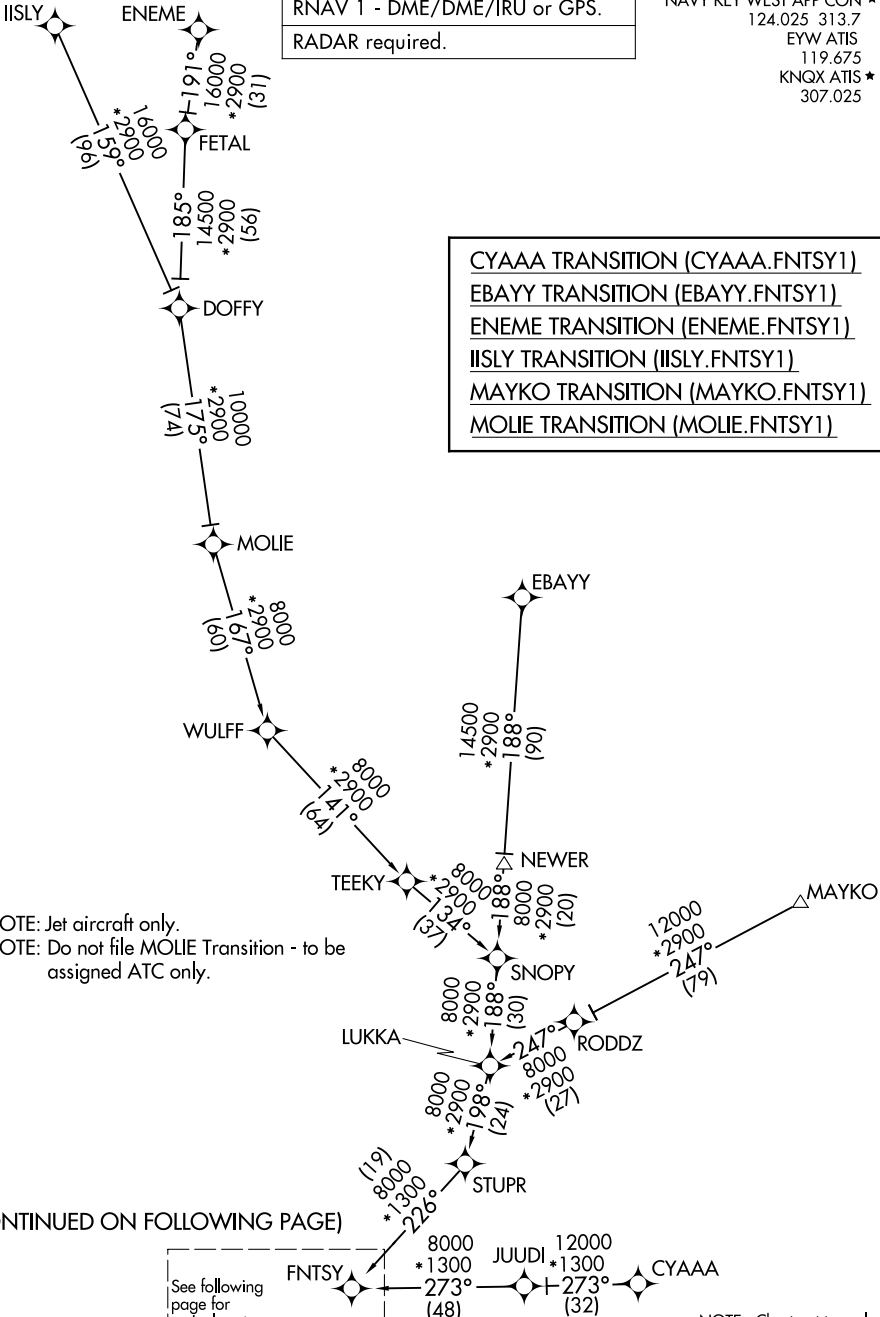

FNTSY ONE ARRIVAL (RNAV) Transition Routes

KEY WEST, FLORIDA

RNAV 1 - DME/DME/IRU or GPS.
RADAR required.

NAVY KEY WEST APP CON *
 124.025 313.7
 EYW ATIS
 119.675
 KNQX ATIS *
 307.025

- CYAAA TRANSITION (CYAAA.FNTSY1)
- EBAYY TRANSITION (EBAYY.FNTSY1)
- ENEME TRANSITION (ENEME.FNTSY1)
- IISLY TRANSITION (IISLY.FNTSY1)
- MAYKO TRANSITION (MAYKO.FNTSY1)
- MOLIE TRANSITION (MOLIE.FNTSY1)

NOTE: Jet aircraft only.
 NOTE: Do not file MOLIE Transition - to be assigned ATC only.

(CONTINUED ON FOLLOWING PAGE)

See following page for arrival routes

NOTE: Chart not to scale.

SE-3, 26 DEC 2024 to 23 JAN 2025

SE-3, 26 DEC 2024 to 23 JAN 2025