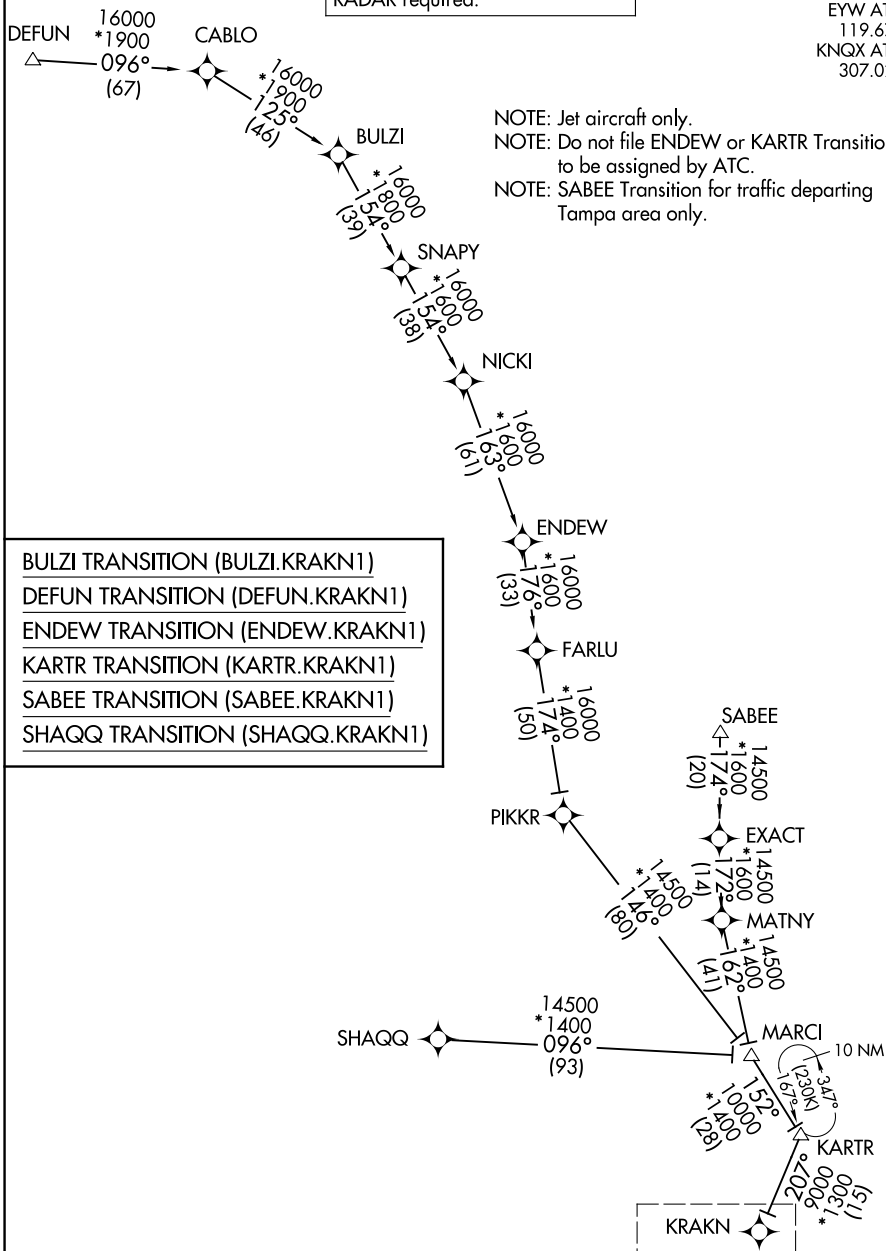

KRAKN ONE ARRIVAL (RNAV) Transition Routes

KEY WEST, FLORIDA

RNAV 1 - DME/DME/IRU or GPS.
RADAR required.

NAVY KEY WEST APP CON ★
 124.025 313.7
 EYW ATIS
 119.675
 KNQX ATIS ★
 307.025

NOTE: Jet aircraft only.
 NOTE: Do not file ENDEW or KARTR Transitions - to be assigned by ATC.
 NOTE: SABEE Transition for traffic departing Tampa area only.

- BULZI TRANSITION (BULZI.KRAKN1)
- DEFUN TRANSITION (DEFUN.KRAKN1)
- ENDEW TRANSITION (ENDEW.KRAKN1)
- KARTR TRANSITION (KARTR.KRAKN1)
- SABEE TRANSITION (SABEE.KRAKN1)
- SHAQQ TRANSITION (SHAQQ.KRAKN1)

NOTE: Chart not to scale. (CONTINUED ON FOLLOWING PAGE)

See following page for arrival routes

SE-3, 26 DEC 2024 to 23 JAN 2025

SE-3, 26 DEC 2024 to 23 JAN 2025