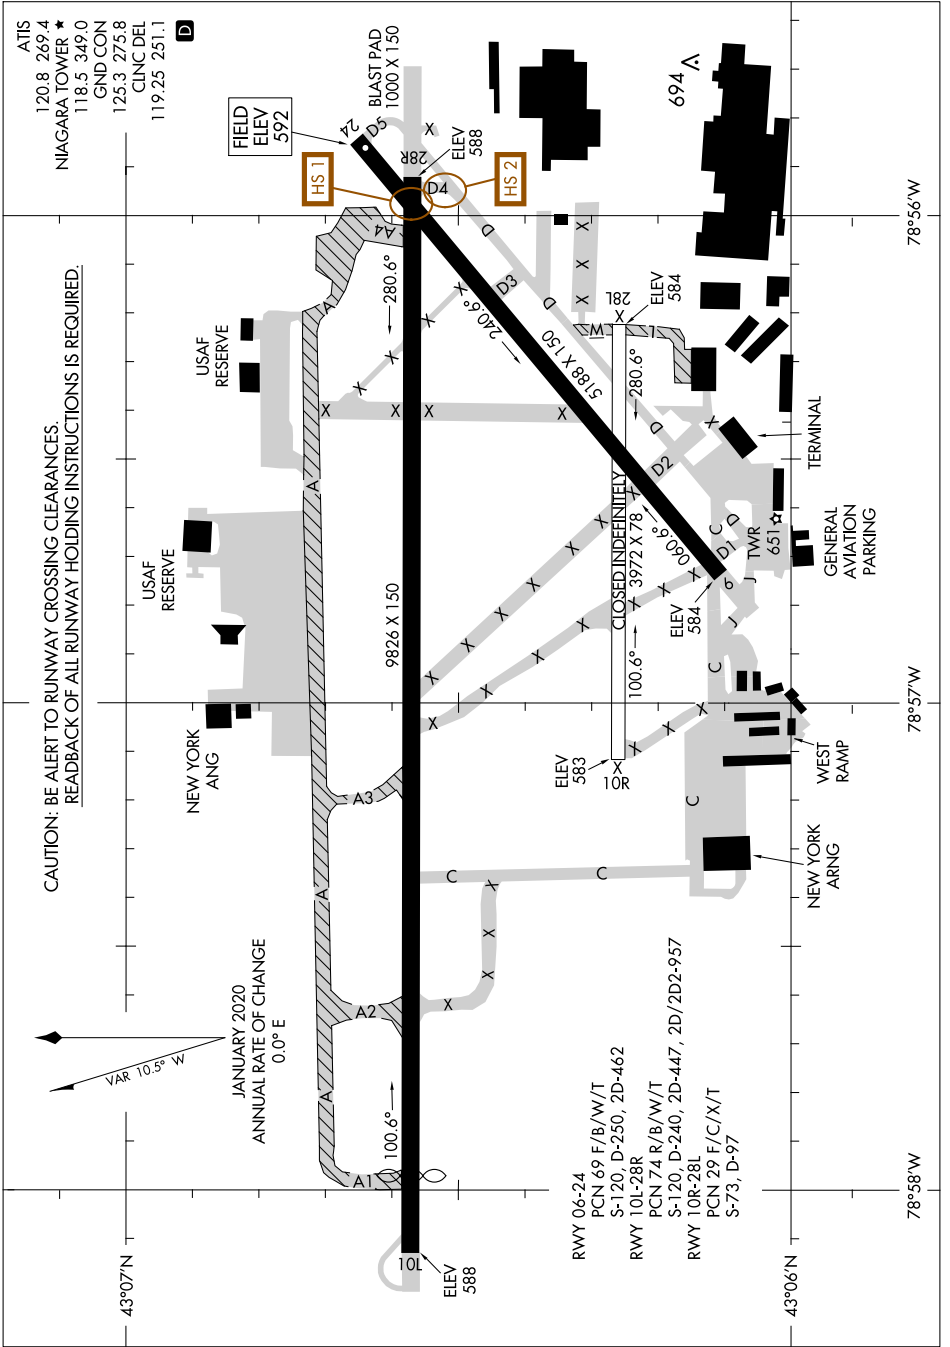

AIRPORT DIAGRAM

AL-614 (FAA)

NIAGARA FALLS INTL (IAG)
NIAGARA FALLS, NEW YORK

NE-2, 26 DEC 2024 to 23 JAN 2025

NE-2, 26 DEC 2024 to 23 JAN 2025

AIRPORT DIAGRAM

NIAGARA FALLS, NEW YORK
NIAGARA FALLS INTL (IAG)