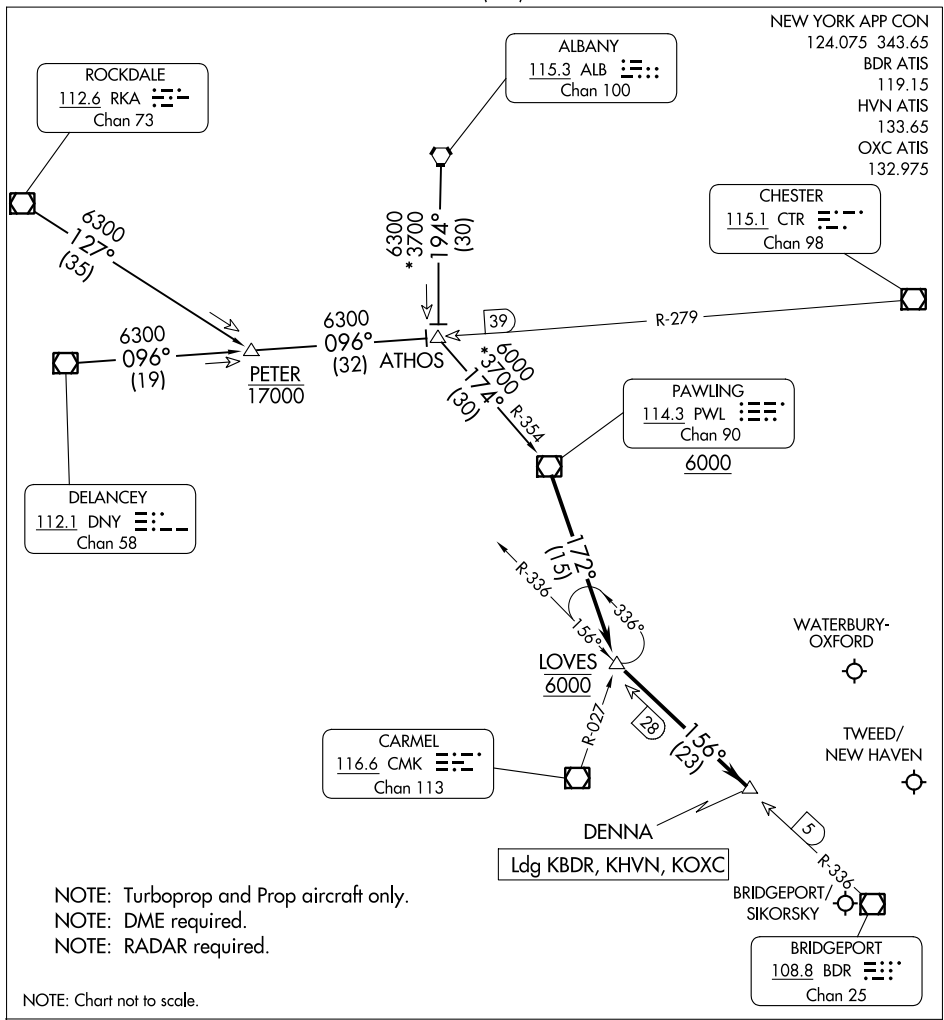

DENNA THREE ARRIVAL

AL-621 (FAA)

BRIDGEPORT, CONNECTICUT

NE-1, 26 DEC 2024 to 23 JAN 2025

NE-1, 26 DEC 2024 to 23 JAN 2025

ARRIVAL ROUTE DESCRIPTION

ALBANY TRANSITION (ALB.DENNA3): From over ALB VORTAC on ALB R-194 to ATHOS, then on PWL R-354 to PWL VOR/DME, thence....

DELANCEY TRANSITION (DNY.DENNA3): From over DNY VOR/DME on DNY R-096 to ATHOS, then on PWL R-354 to PWL VOR/DME, thence....

ROCKDALE TRANSITION (RKA.DENNA3): From over RKA VOR/DME on RKA R-127 to PETER, then on DNY R-096 to ATHOS, then on PWL R-354 to PWL VOR/DME, thence....

....from PWL VOR/DME on PWL R-172 to cross LOVES at 6000, then on BRIDGEPORT (BDR) R-336 to DENNA. Expect RADAR vectors.

DENNA THREE ARRIVAL

BRIDGEPORT, CONNECTICUT