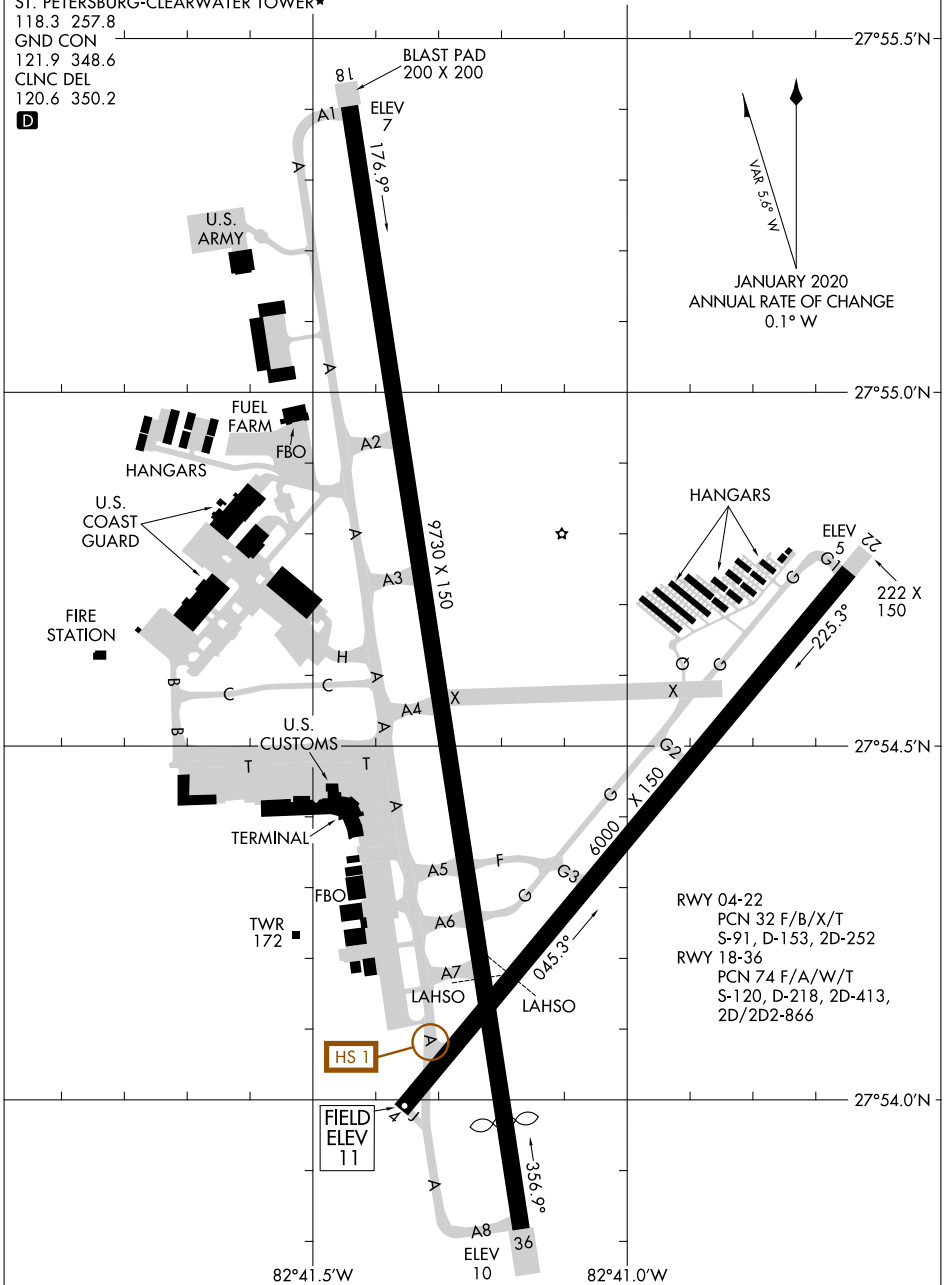

AIRPORT DIAGRAM

AL-625 (FAA)

ST PETE-CLEARWATER INTL (PIE)

ST. PETERSBURG-CLEARWATER, FLORIDA

ATIS
 134.5
 ST. PETERSBURG-CLEARWATER TOWER*
 118.3 257.8
 GND CON
 121.9 348.6
 CLNC DEL
 120.6 350.2

CAUTION: BE ALERT TO RUNWAY CROSSING CLEARANCES.
 READBACK OF ALL RUNWAY HOLDING INSTRUCTIONS IS REQUIRED.

SE-3, 26 DEC 2024 to 23 JAN 2025

SE-3, 26 DEC 2024 to 23 JAN 2025

AIRPORT DIAGRAM

ST. PETERSBURG-CLEARWATER, FLORIDA

ST PETE-CLEARWATER INTL (PIE)