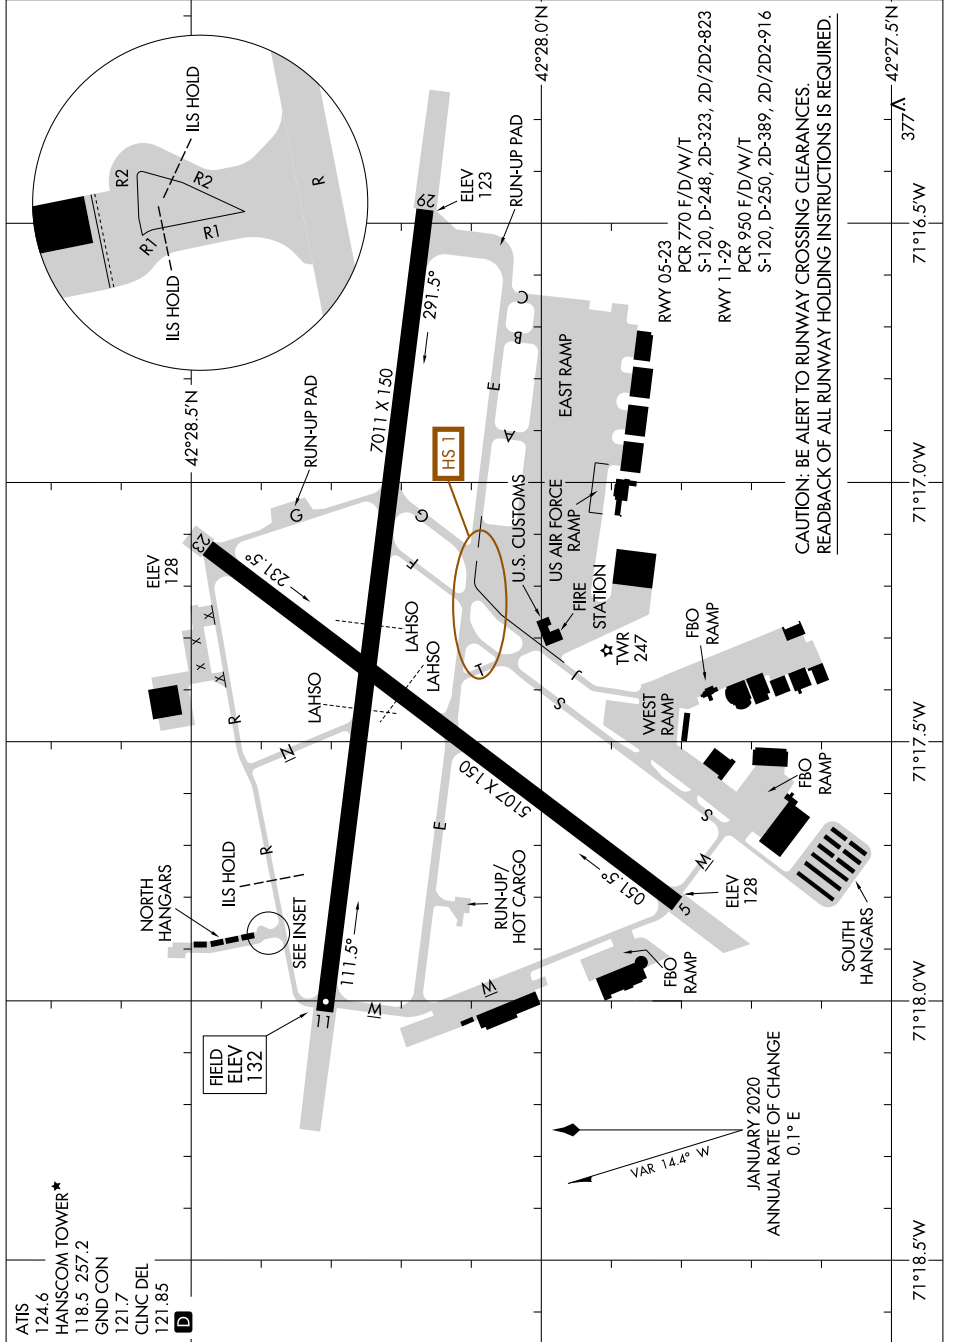

24361  
**AIRPORT DIAGRAM**

**LAURENCE G HANSCOM FLD (B/E/D)**  
 BEDFORD, MASSACHUSETTS

AL-626 (FAA)

NE-1, 26 DEC 2024 to 23 JAN 2025

**AIRPORT DIAGRAM**

**LAURENCE G HANSCOM FLD (B/E/D)**  
 BEDFORD, MASSACHUSETTS

24361

NE-1, 26 DEC 2024 to 23 JAN 2025